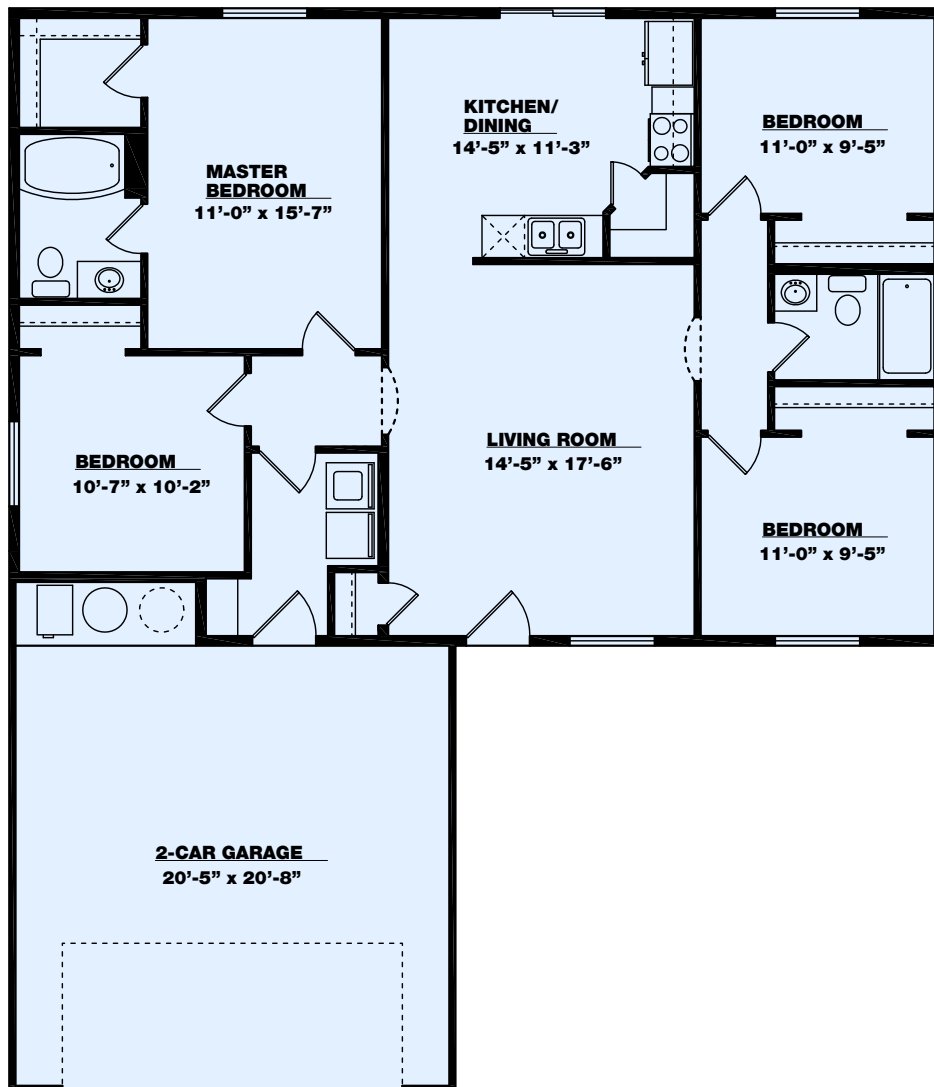

the Anchorage

Main Level = 1293 sq ft

TKO HOMES

BETTER HOMES.
BETTER VALUE.

Contact Chad for details: 208-733-2088 office | 208-731-6867 cell
1166 Eastland Dr. N. Suite B - Twin Falls, ID