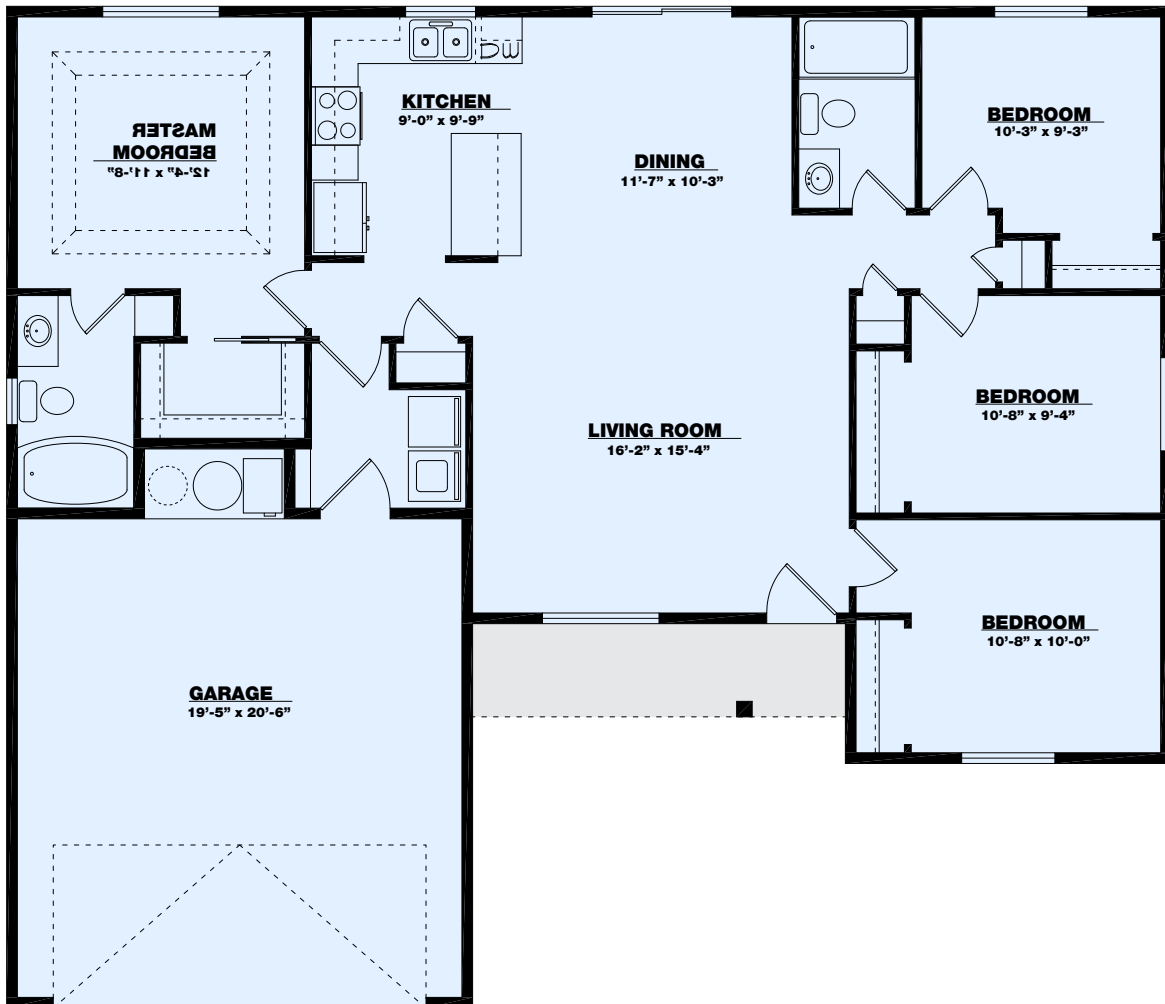

the **White Cloud**

Main Level = 1303 sq ft

TKO HOMES

BETTER HOMES.
BETTER VALUE.

Contact Chad for details: 208-733-2088 office | 208-731-6867 cell
1166 Eastland Dr. N. Suite B - Twin Falls, ID