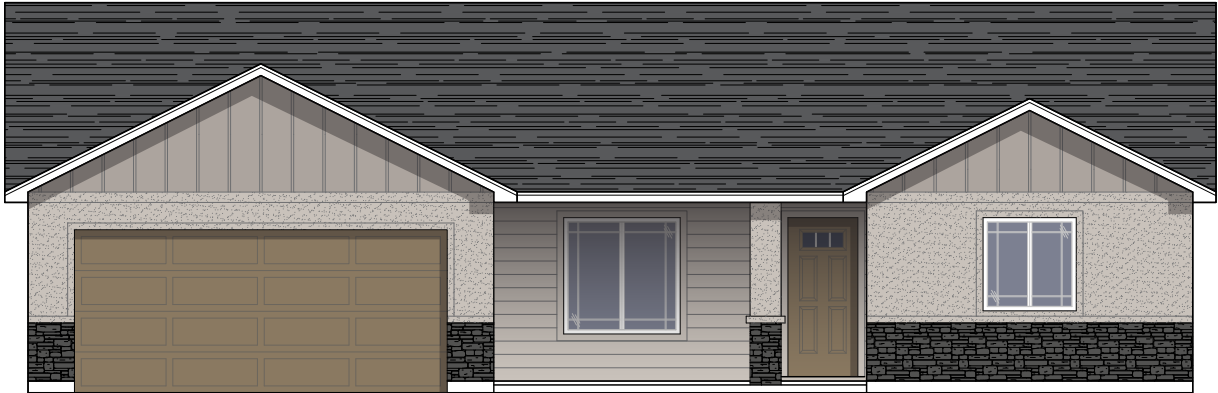

the **White Cloud**

Main Level = 1303 sq ft

TKO HOMES

BETTER HOMES.
BETTER VALUE.

Contact Chad for details: 208-733-2088 office | 208-731-6867 cell
1166 Eastland Dr. N. Suite B - Twin Falls, ID