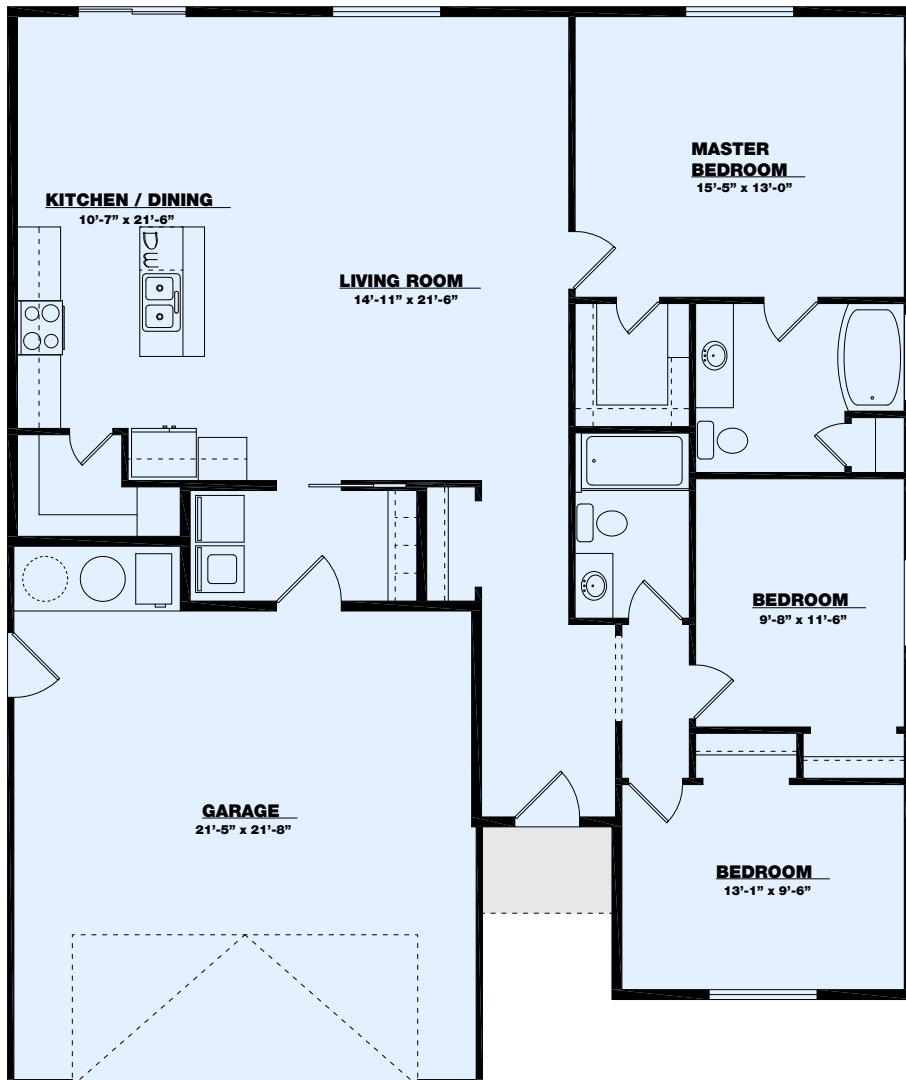

the *Cascade*

Main Level = 1469 sq ft

TKO HOMES

BETTER HOMES.
BETTER VALUE.

Contact Chad for details: 208-733-2088 office | 208-731-6867 cell
1166 Eastland Dr. N. Suite B - Twin Falls, ID