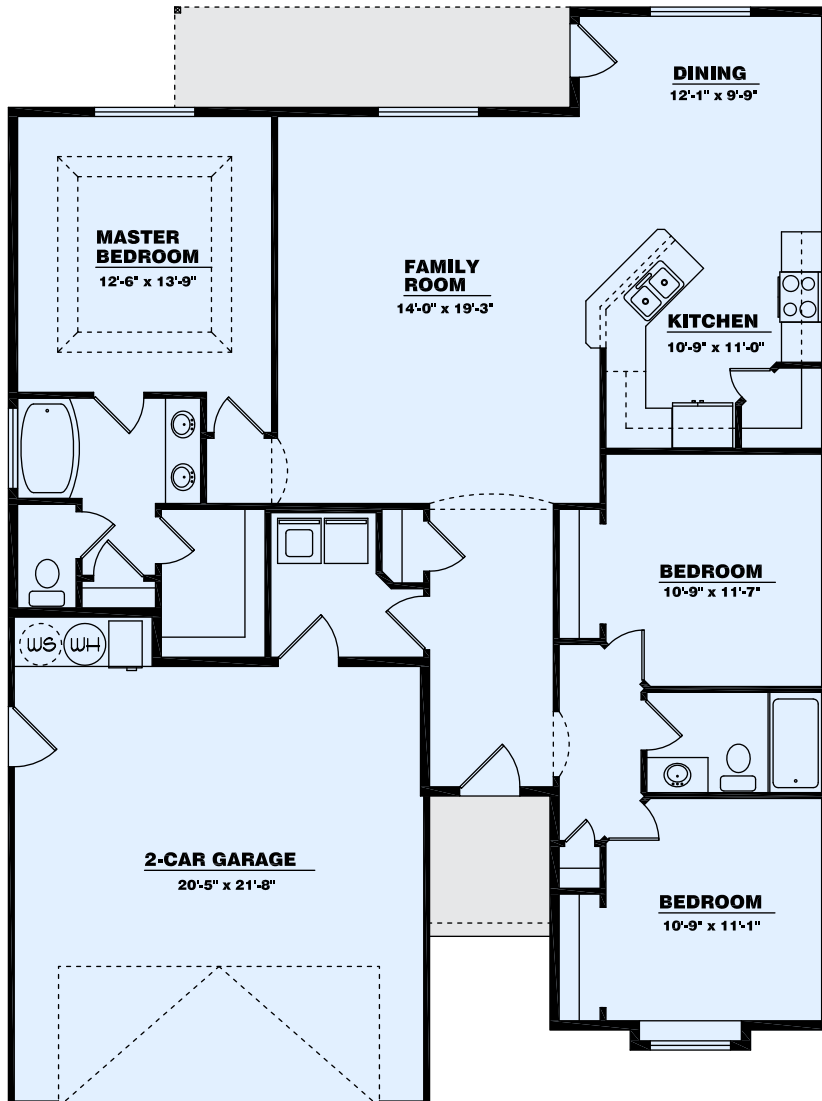

the **Stafford**

Main Level = 1502sq ft

BETTER HOMES.
BETTER VALUE.

Contact Chad for details: 208-733-2088 office | 208-731-6867 cell
1166 Eastland Dr. N. Suite B - Twin Falls, ID