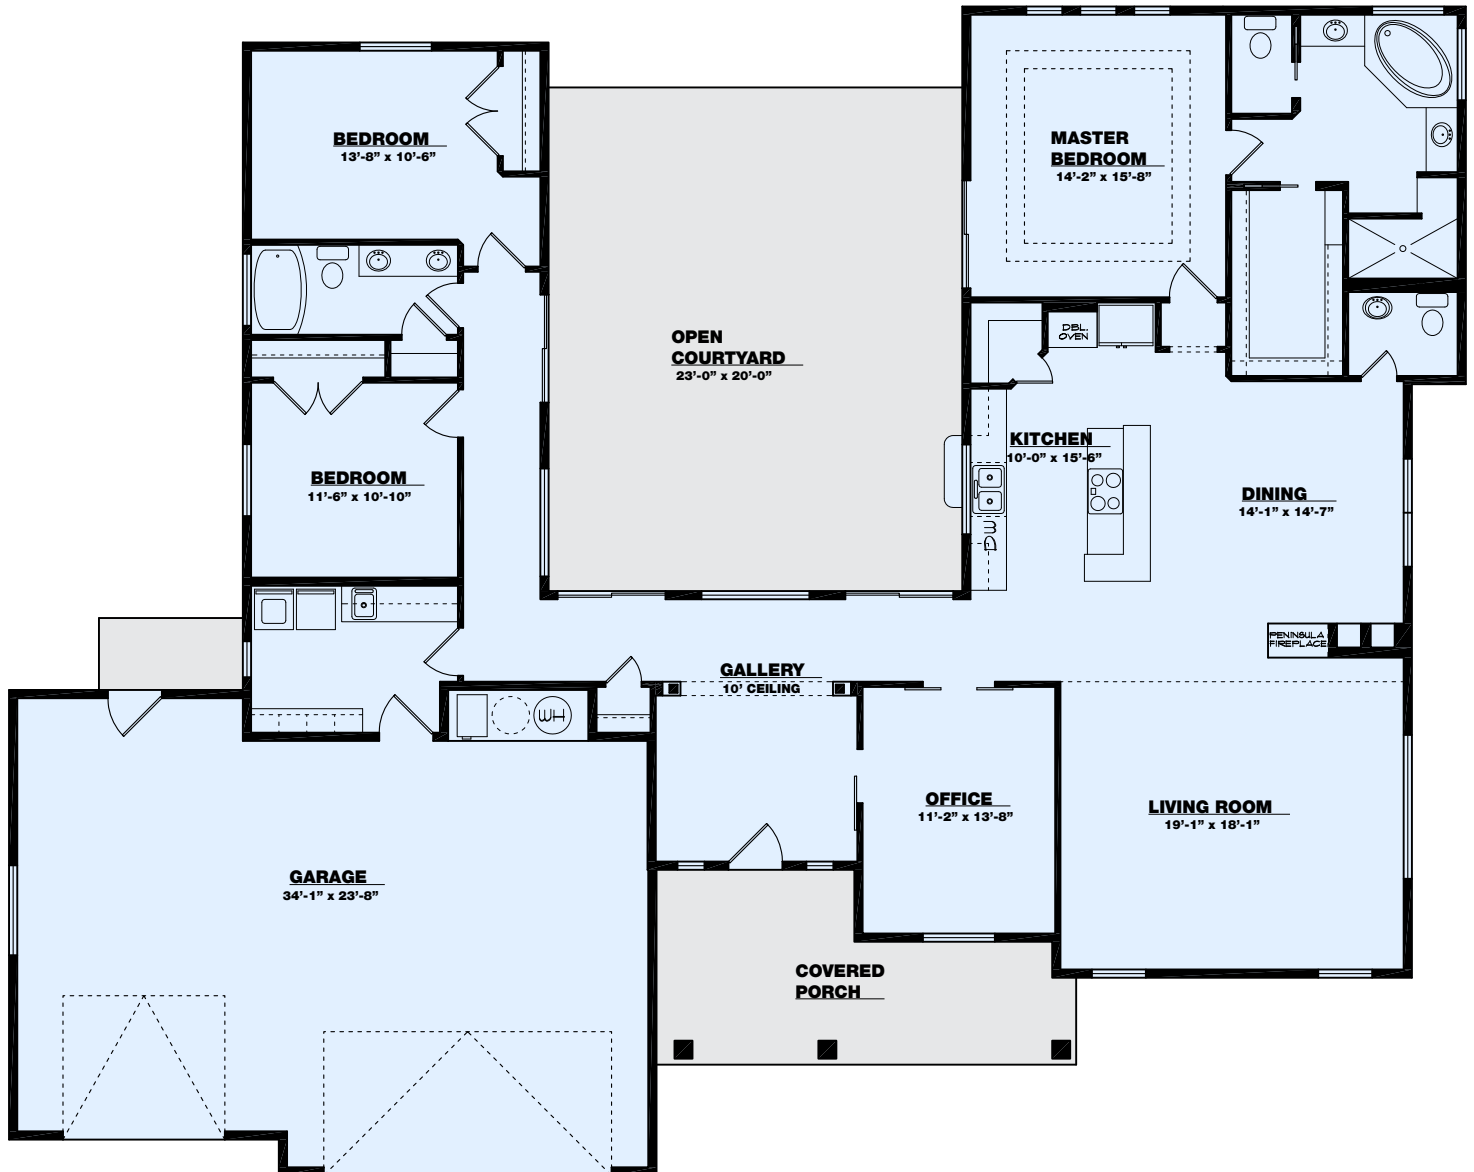

**the Sonora**

Main Level = 2382 sq ft

**TKO HOMES**

BETTER HOMES.  
BETTER VALUE.

Contact Chad for details: 208-733-2088 office | 208-731-6867 cell  
1166 Eastland Dr. N. Suite B - Twin Falls, ID