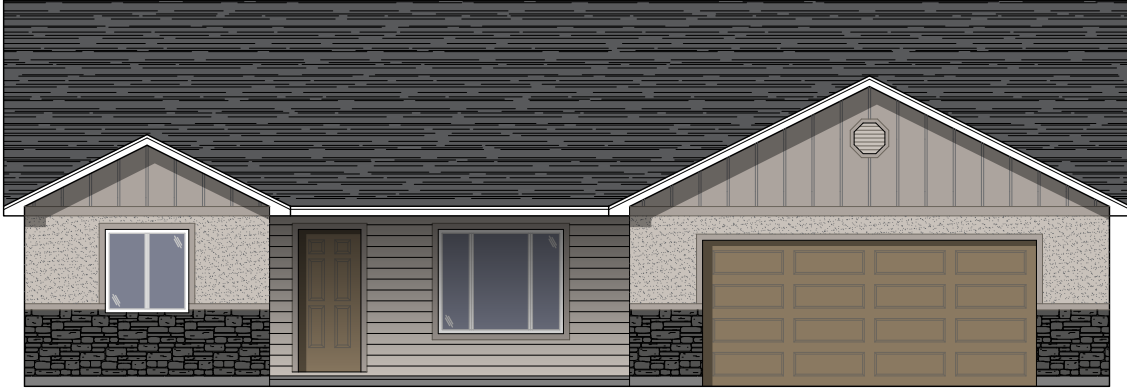

the **Silver Cloud**

Main Level = 1526 sq ft

TKO HOMES

BETTER HOMES.
BETTER VALUE.

Contact Chad for details: 208-733-2088 office | 208-731-6867 cell
1166 Eastland Dr. N. Suite B - Twin Falls, ID