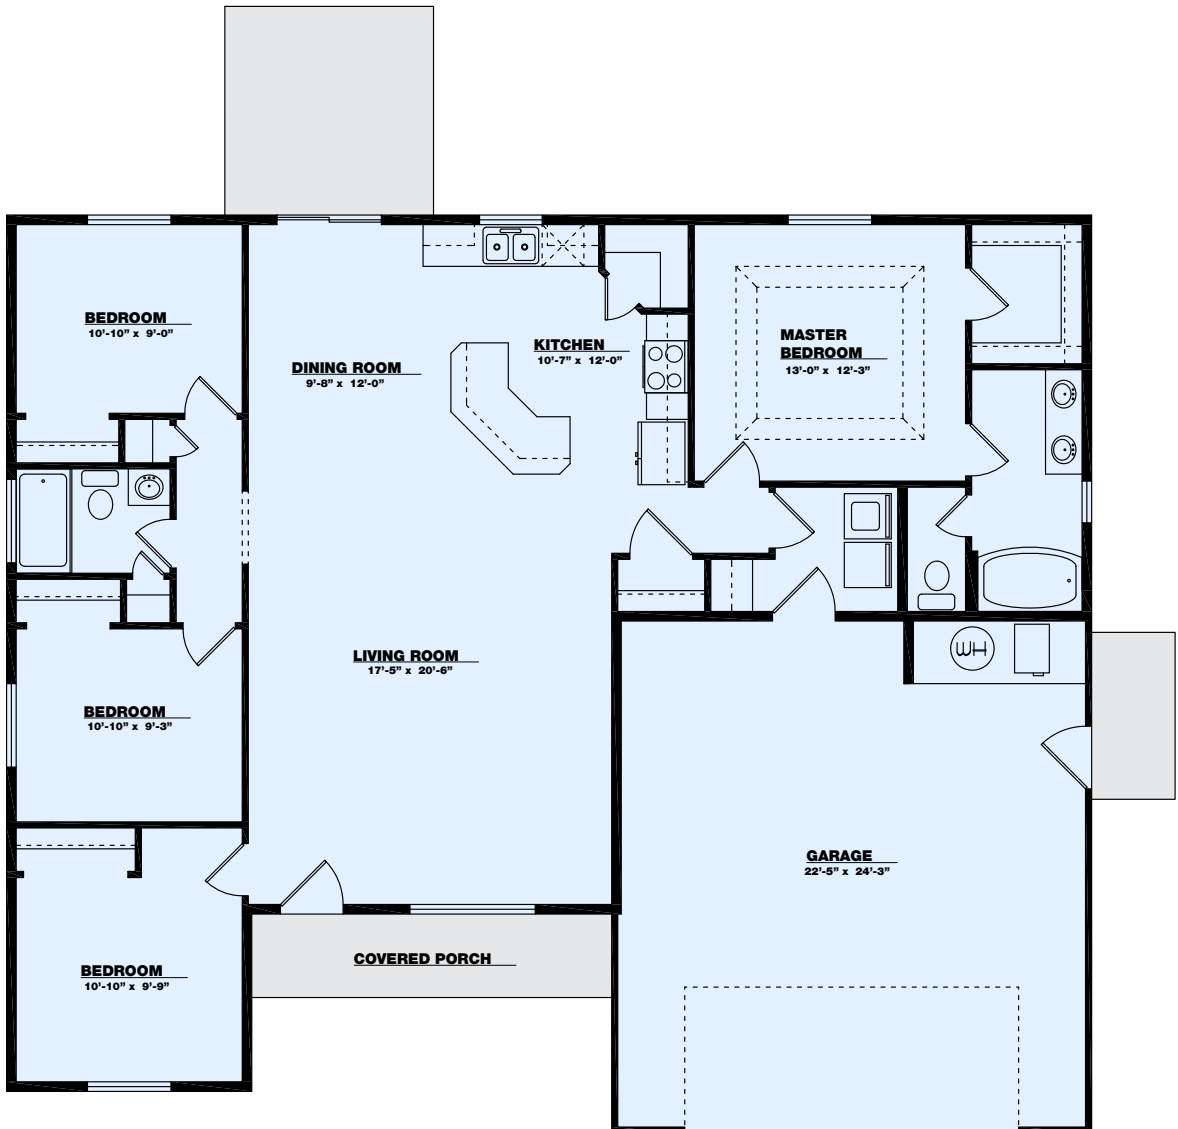

the **Silver Cloud**

Main Level = 1526 sq ft

TKO HOMES

BETTER HOMES.
BETTER VALUE.

Contact Chad for details: 208-733-2088 office | 208-731-6867 cell
1166 Eastland Dr. N. Suite B - Twin Falls, ID