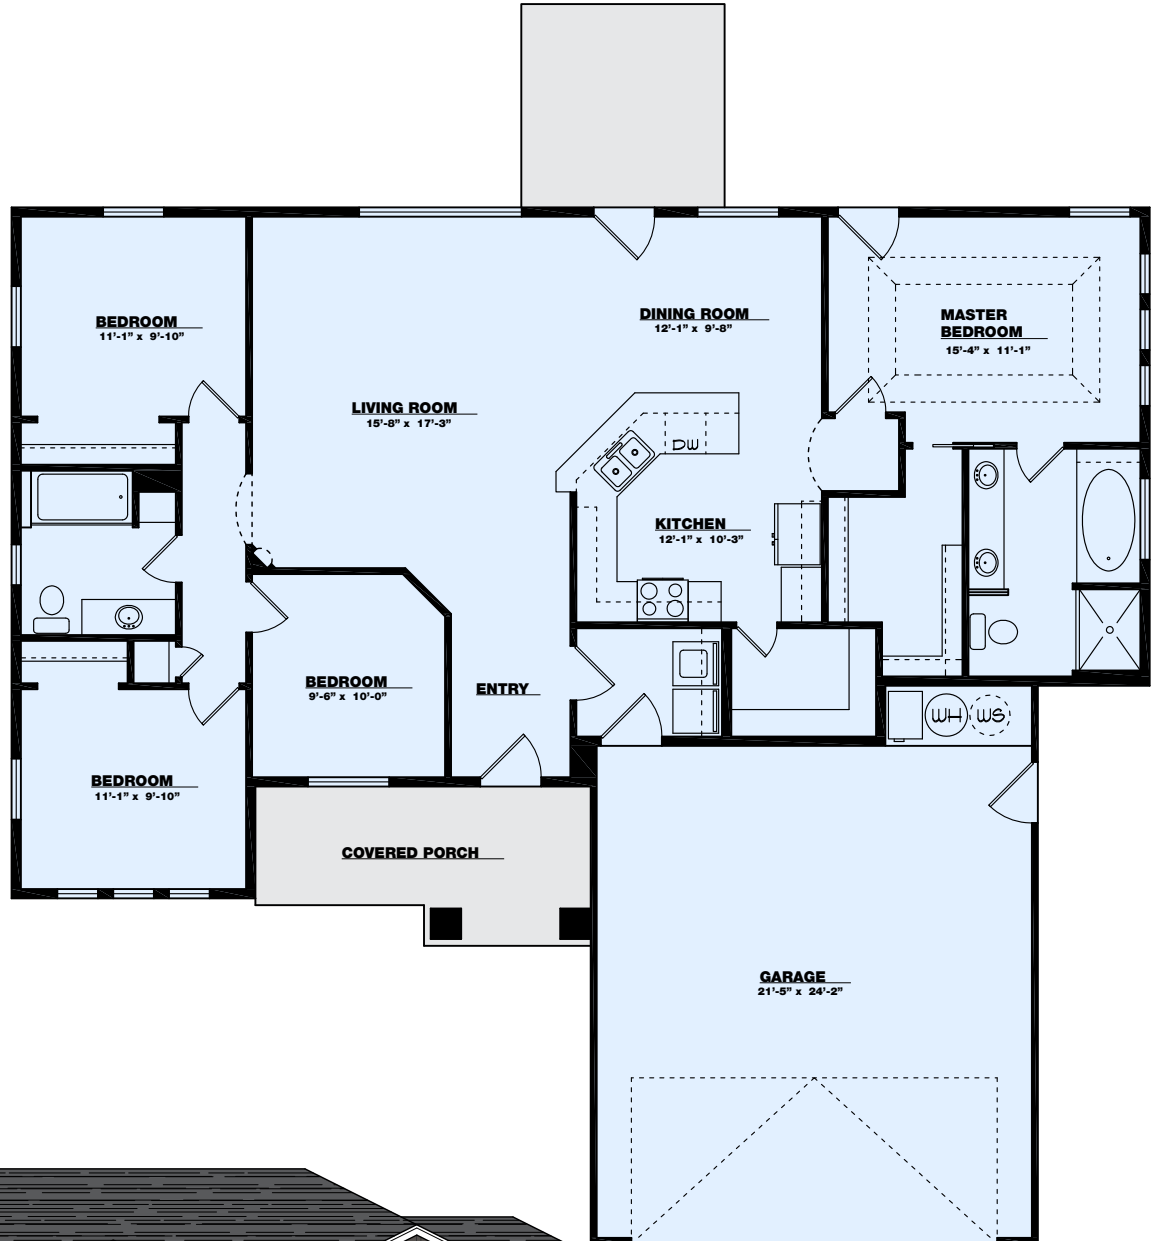

the *Blue Ridge*

Main Level = 1569 sq ft

TKO HOMES

BETTER HOMES.
BETTER VALUE.

Contact Chad for details: 208-733-2088 office | 208-731-6867 cell
1166 Eastland Dr. N. Suite B - Twin Falls, ID