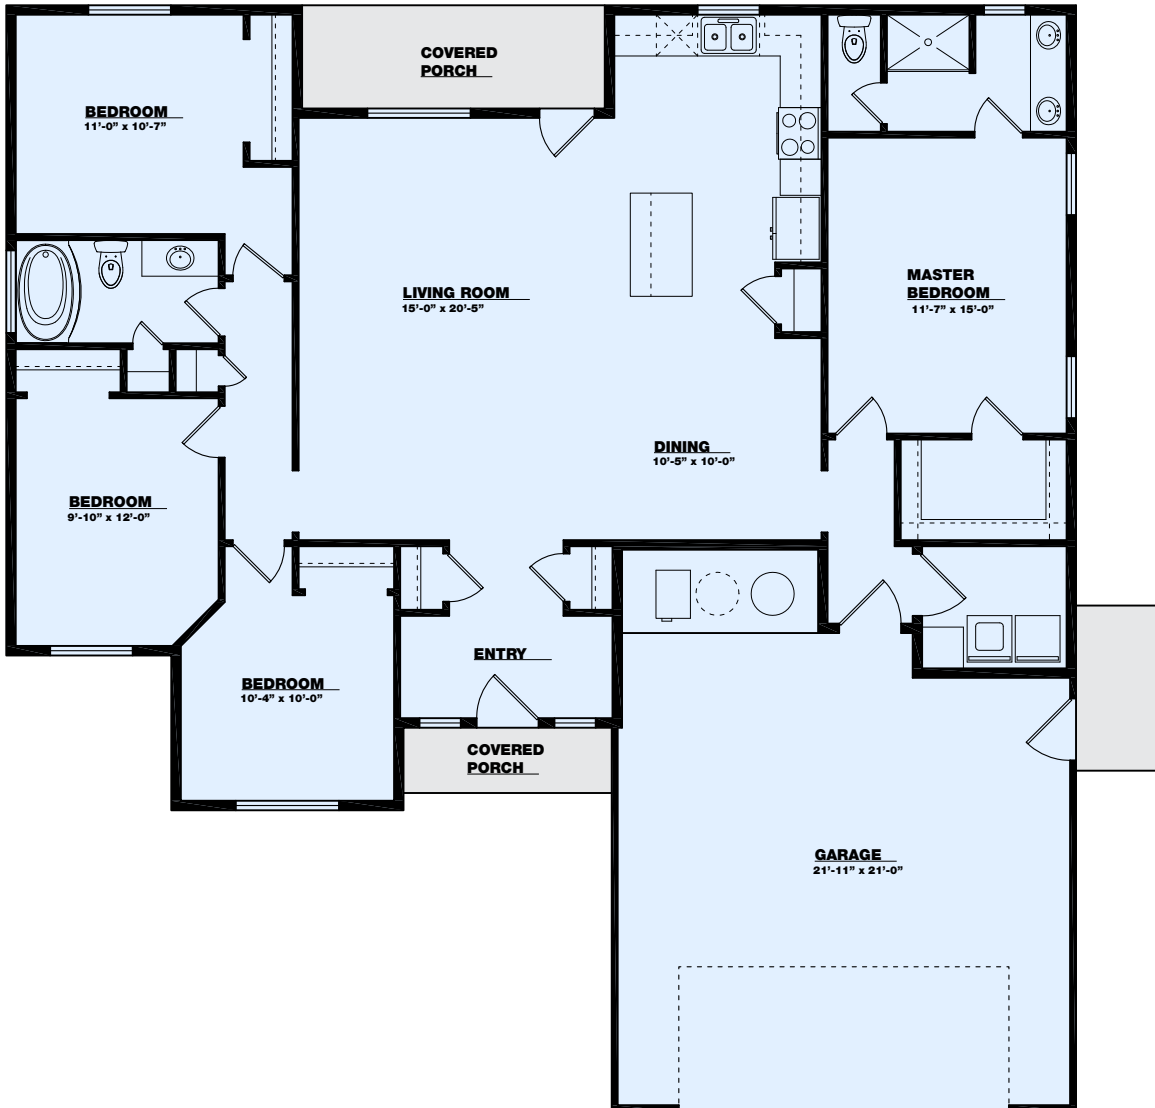

the *Santa Ana*

Main Level = 1636 sq ft

TKO HOMES

BETTER HOMES.
BETTER VALUE.

Contact Chad for details: 208-733-2088 office | 208-731-6867 cell
1166 Eastland Dr. N. Suite B - Twin Falls, ID