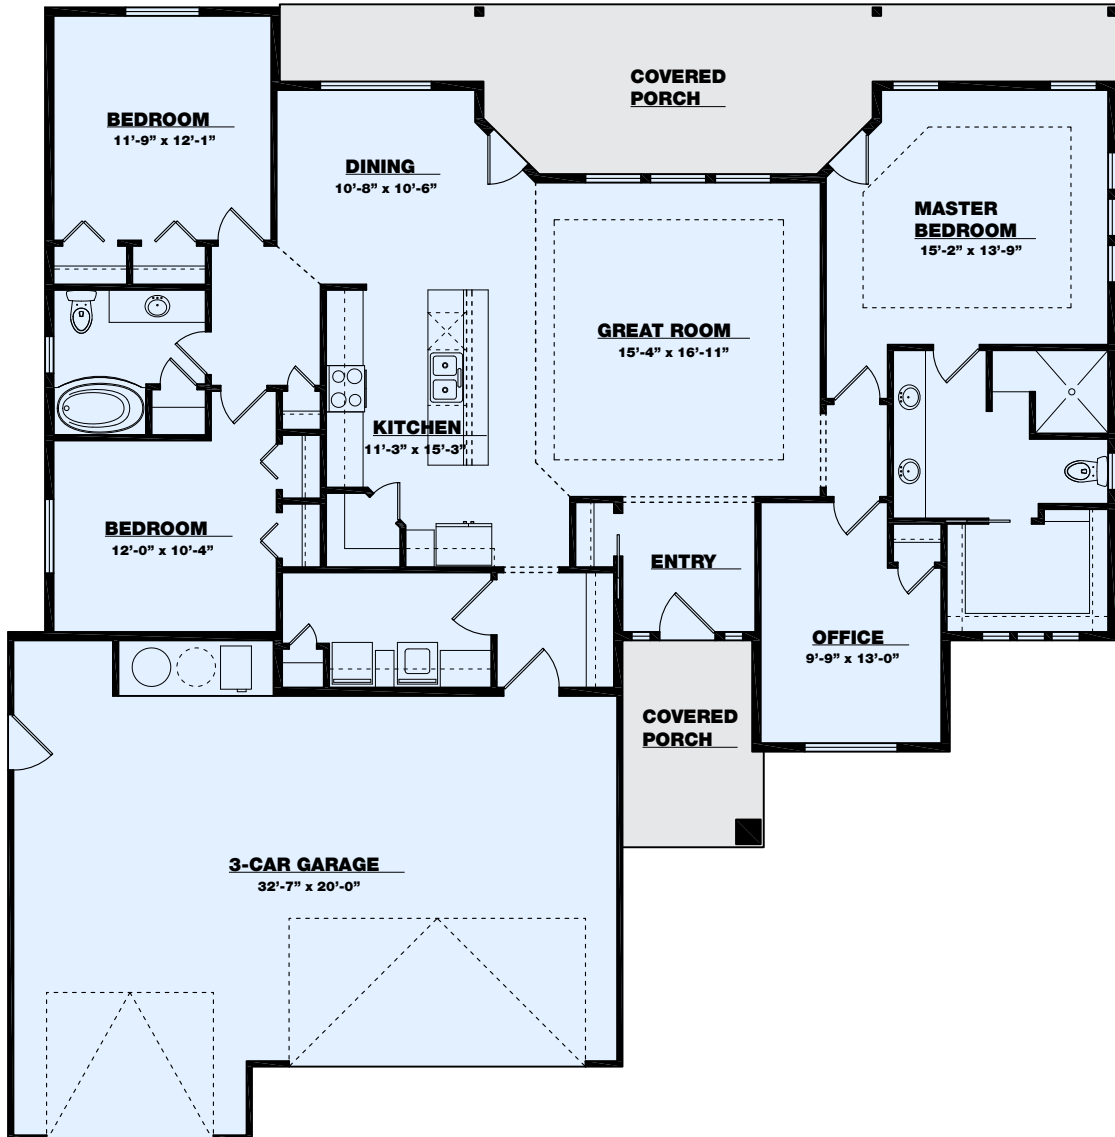

*the* **Shenandoah**

Main Level = 1820 sq ft

**TKO HOMES**

BETTER HOMES.  
BETTER VALUE.

Contact Chad for details: 208-733-2088 office | 208-731-6867 cell  
1166 Eastland Dr. N. Suite B - Twin Falls, ID