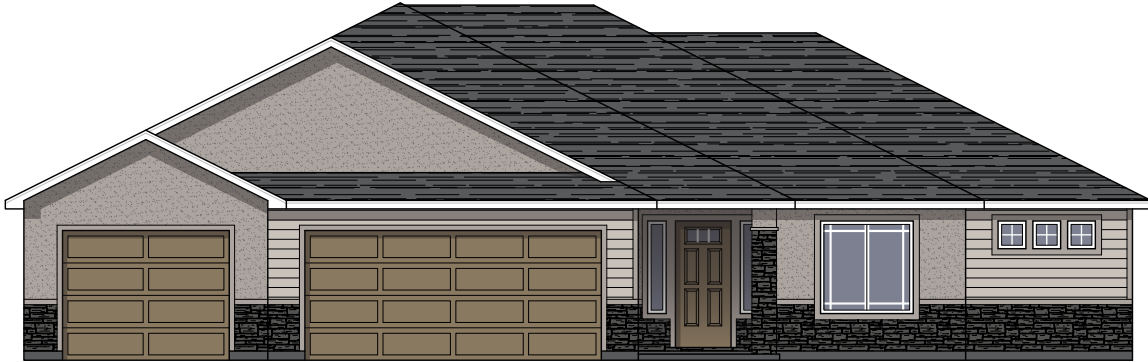

*the* **Shenandoah**

Main Level = 1820 sq ft

**TKO HOMES**

BETTER HOMES.  
BETTER VALUE.

Contact Chad for details: 208-733-2088 office | 208-731-6867 cell  
1166 Eastland Dr. N. Suite B - Twin Falls, ID