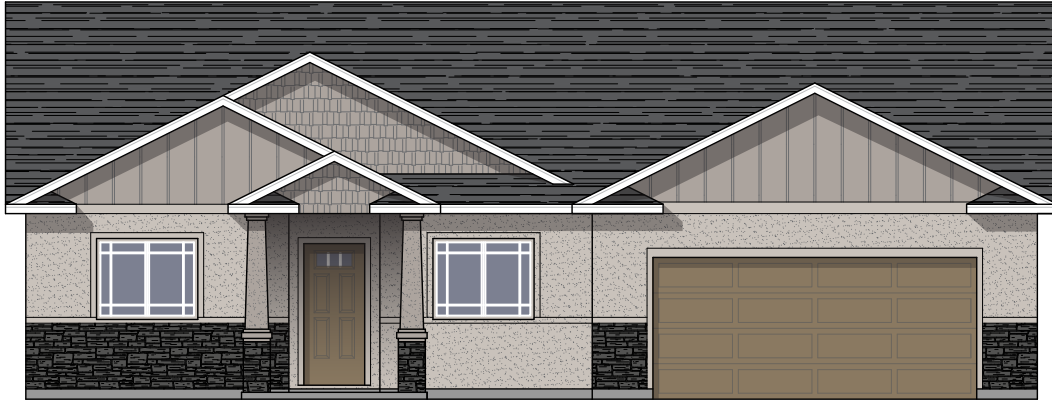

the Granite Ridge

Main Level = 1794 sq ft

TKO HOMES

BETTER HOMES.
BETTER VALUE.

Contact Chad for details: 208-733-2088 office | 208-731-6867 cell
1166 Eastland Dr. N. Suite B - Twin Falls, ID