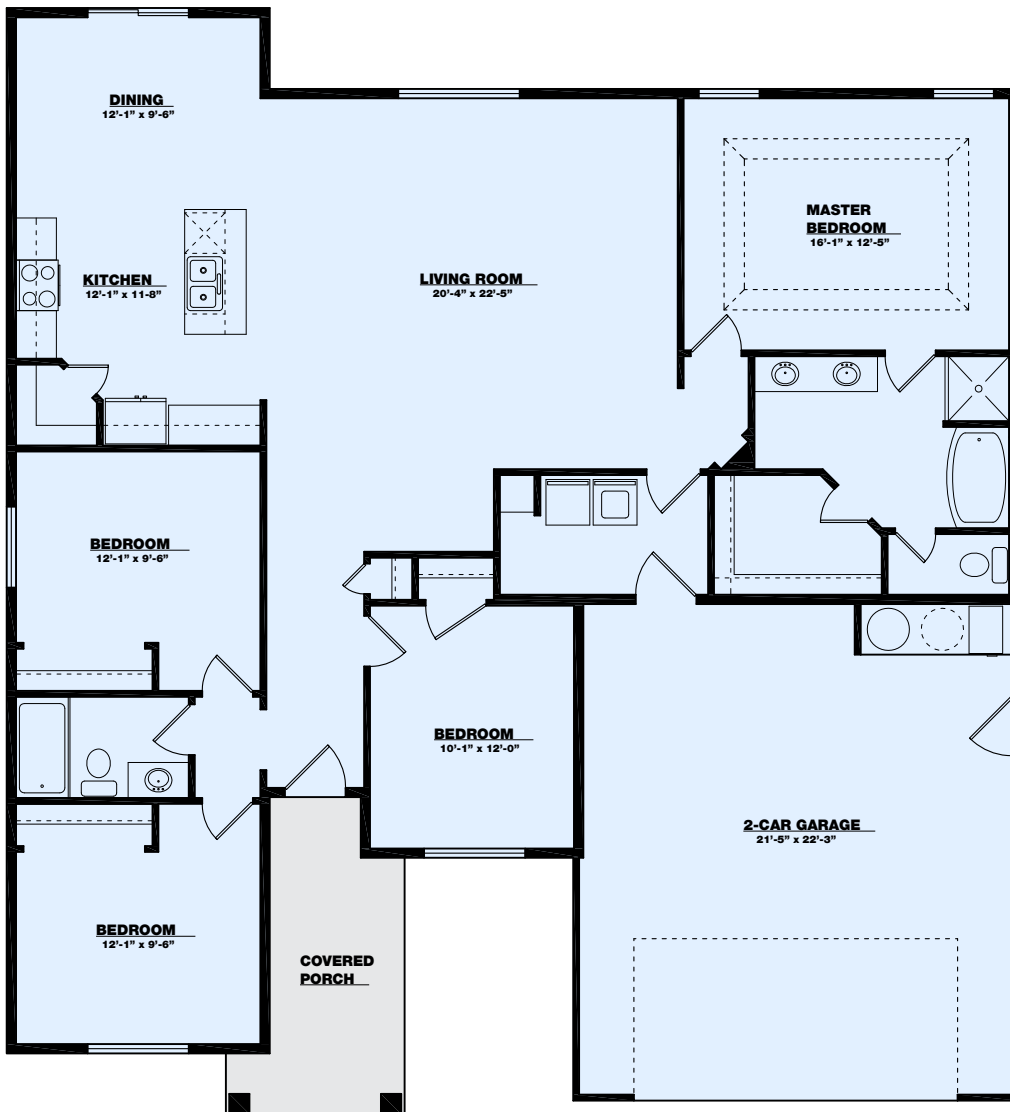

the Granite Ridge

Main Level = 1794 sq ft

TKO HOMES

BETTER HOMES.
BETTER VALUE.

Contact Chad for details: 208-733-2088 office | 208-731-6867 cell
1166 Eastland Dr. N. Suite B - Twin Falls, ID