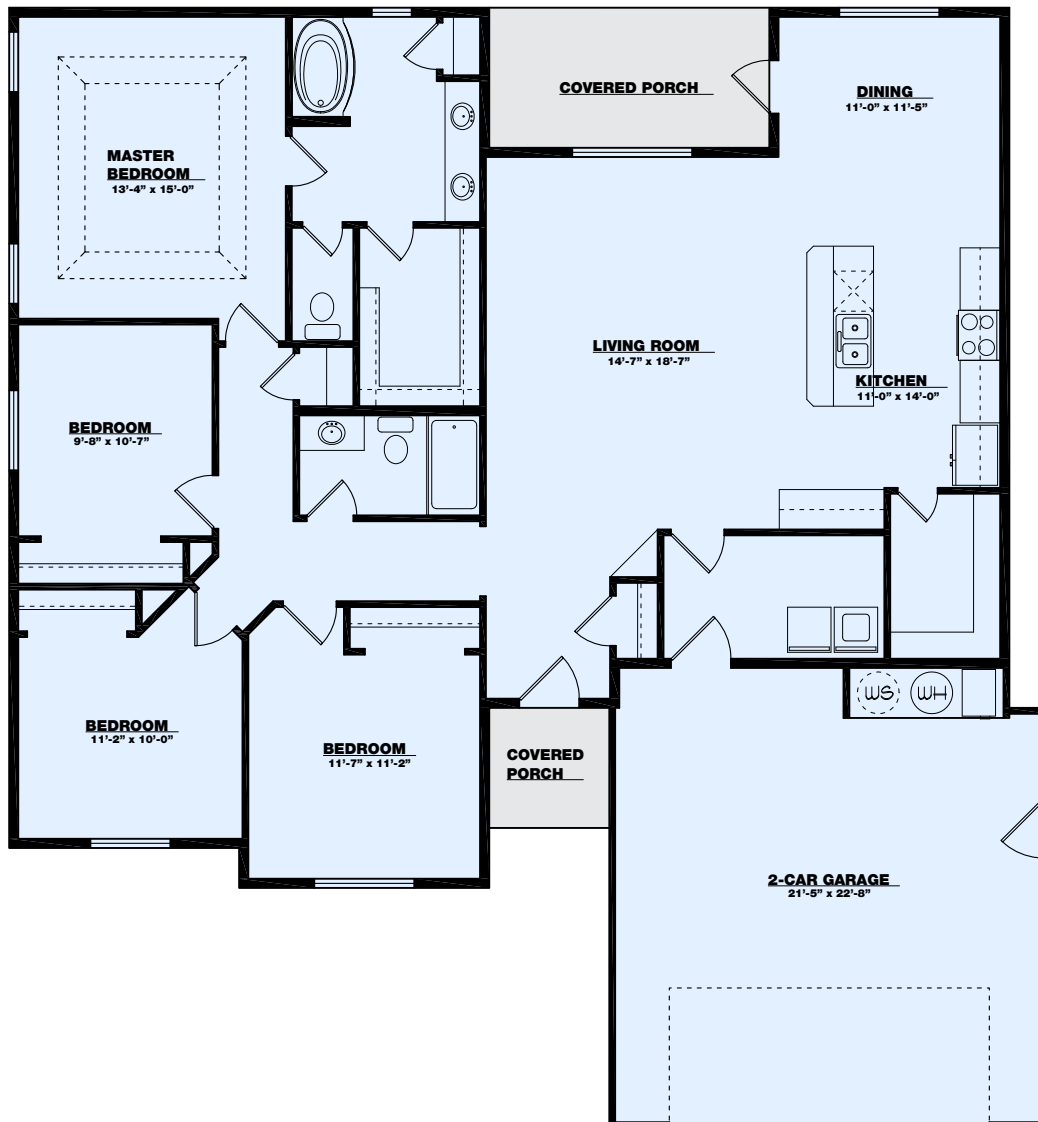

the Boulder

Main Level = 1805 sq ft

TKO HOMES

BETTER HOMES.
BETTER VALUE.

Contact Chad for details: 208-733-2088 office | 208-731-6867 cell
1166 Eastland Dr. N. Suite B - Twin Falls, ID