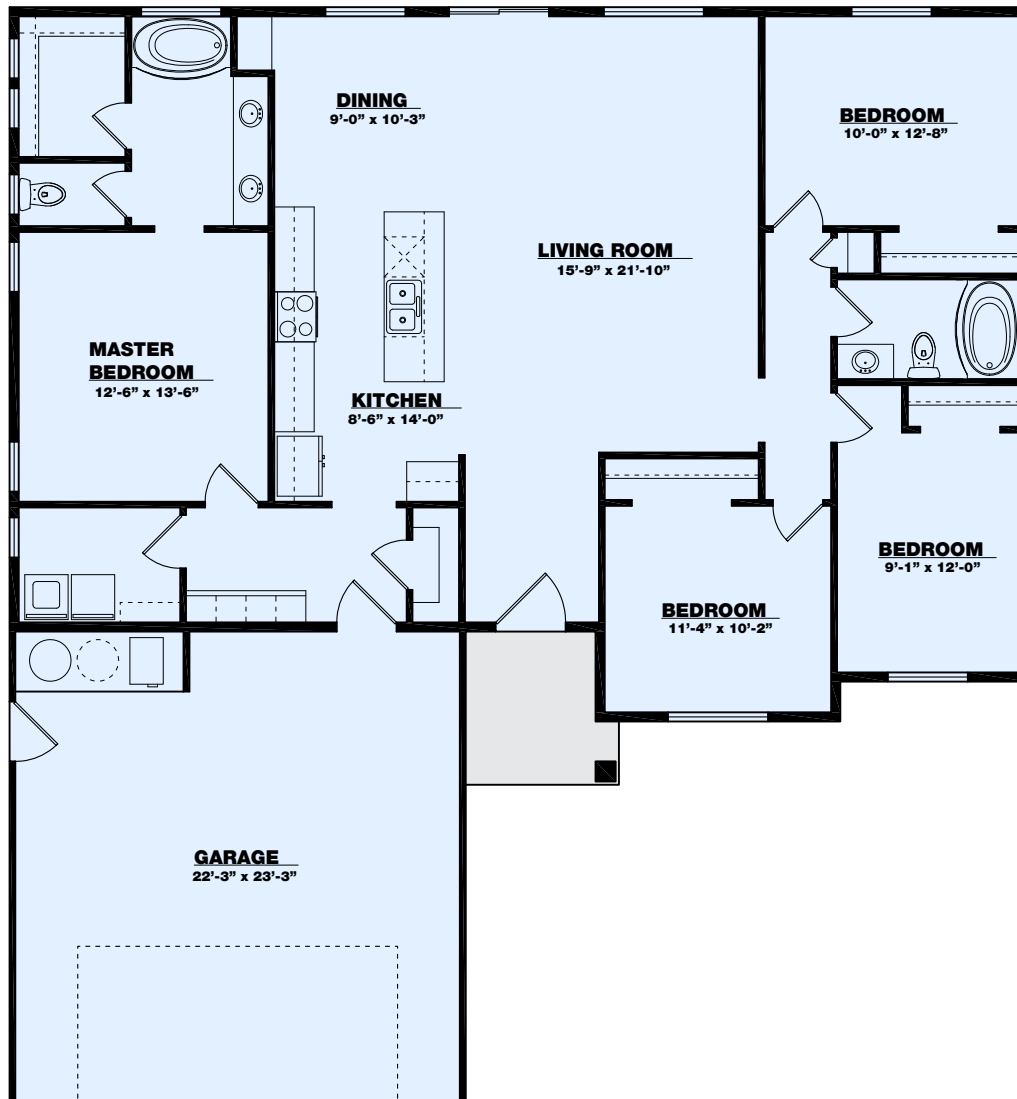

the **Columbia**

Main Level = 1672 sq ft

TKO HOMES

BETTER HOMES.
BETTER VALUE.

Contact Chad for details: 208-733-2088 office | 208-731-6867 cell
1166 Eastland Dr. N. Suite B - Twin Falls, ID