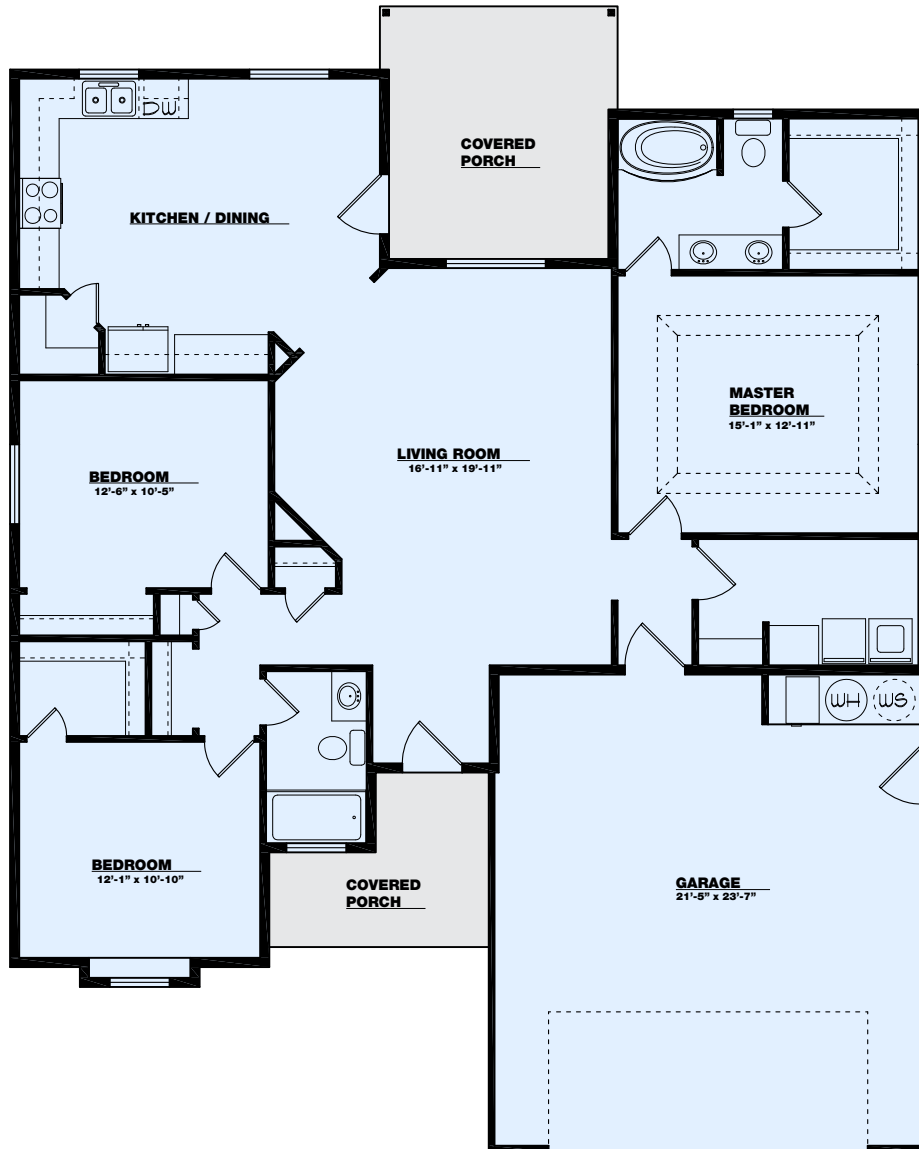

the **Goose Creek**

Main Level = 1527 sq ft

TKO HOMES

BETTER HOMES.
BETTER VALUE.

Contact Chad for details: 208-733-2088 office | 208-731-6867 cell
1166 Eastland Dr. N. Suite B - Twin Falls, ID