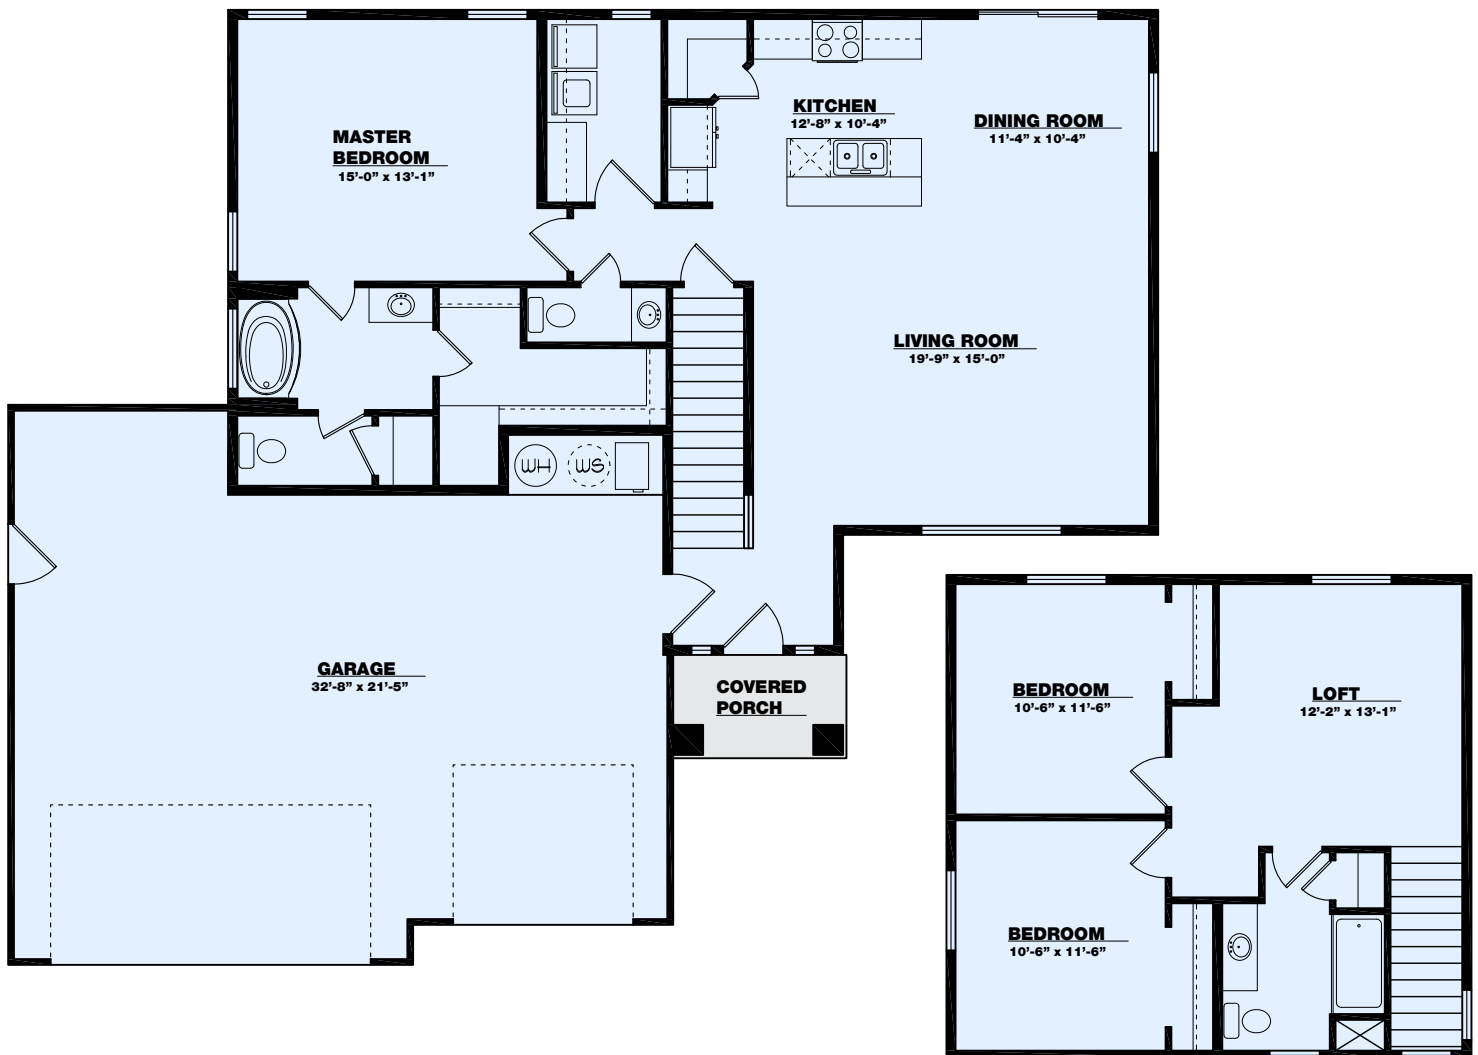

the Lemhi

Main Level = 1208 sq ft
Second Level = 624 sq ft

BETTER HOMES.
BETTER VALUE.

Contact Chad for details: 208-733-2088 office | 208-731-6867 cell
1166 Eastland Dr. N. Suite B - Twin Falls, ID