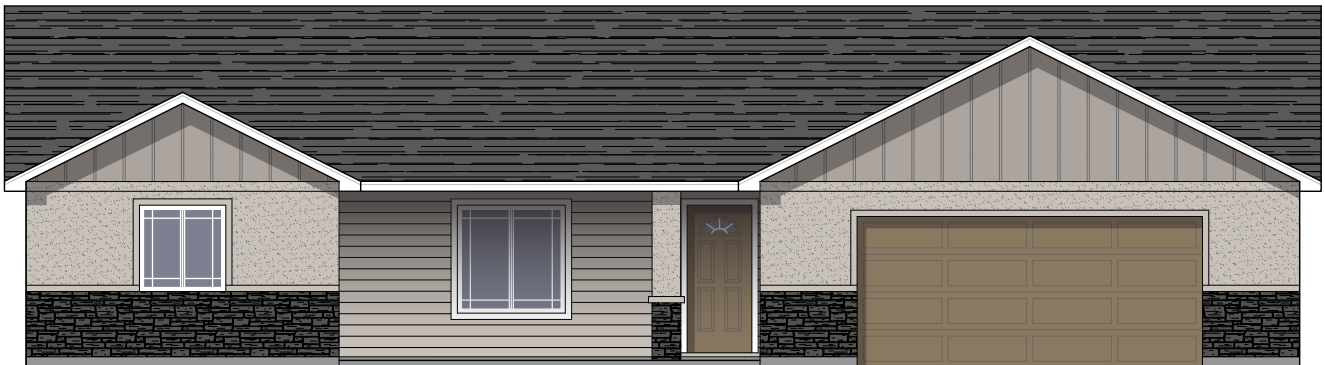

the Silver Beach

Main Level = 1523 sq ft

TKO HOMES

BETTER HOMES.
BETTER VALUE.

Contact Chad for details: 208-733-2088 office | 208-731-6867 cell
1166 Eastland Dr. N. Suite B - Twin Falls, ID