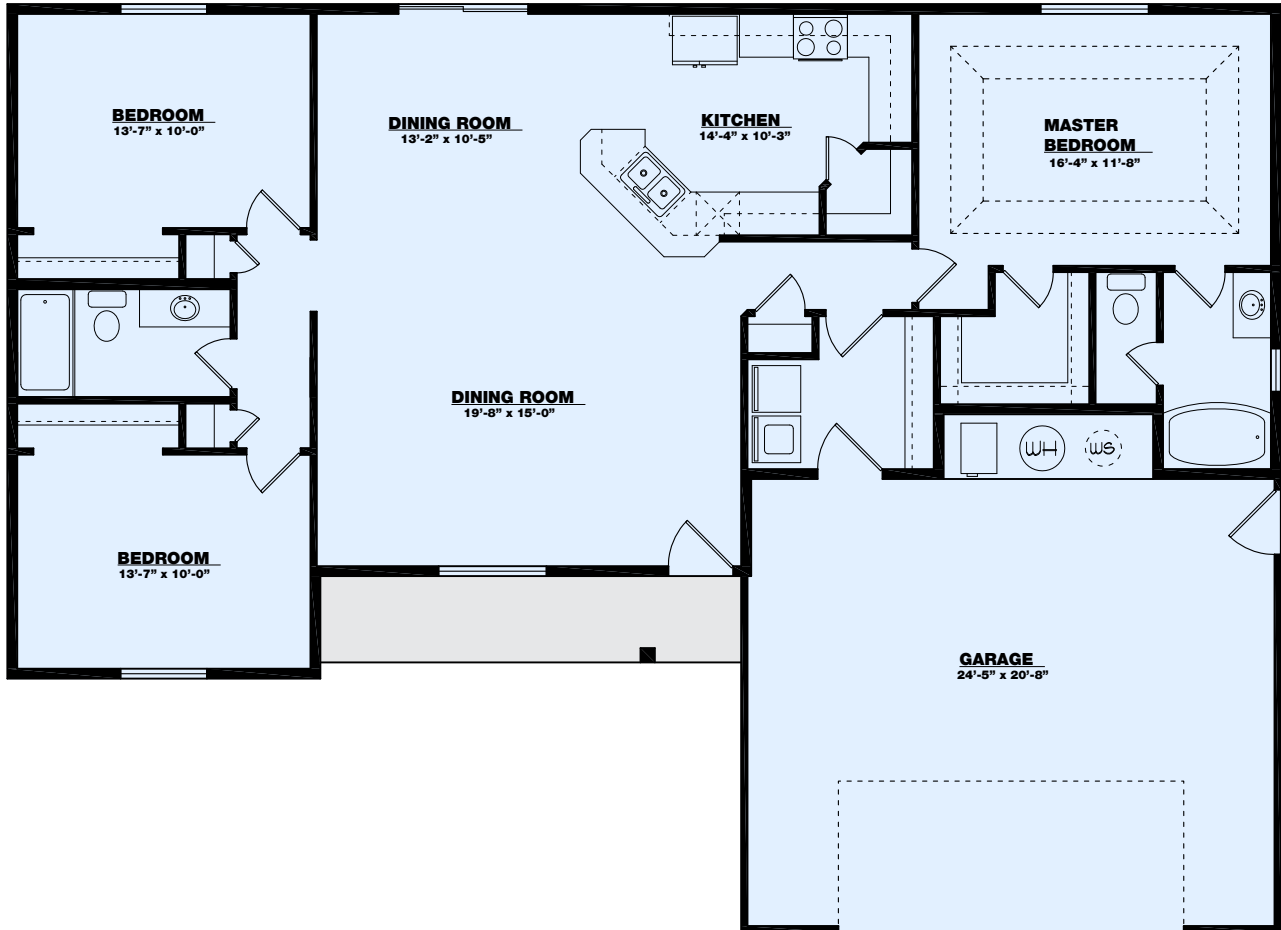

the Silver Beach

Main Level = 1523 sq ft

TKO HOMES

BETTER HOMES.
BETTER VALUE.

Contact Chad for details: 208-733-2088 office | 208-731-6867 cell
1166 Eastland Dr. N. Suite B - Twin Falls, ID