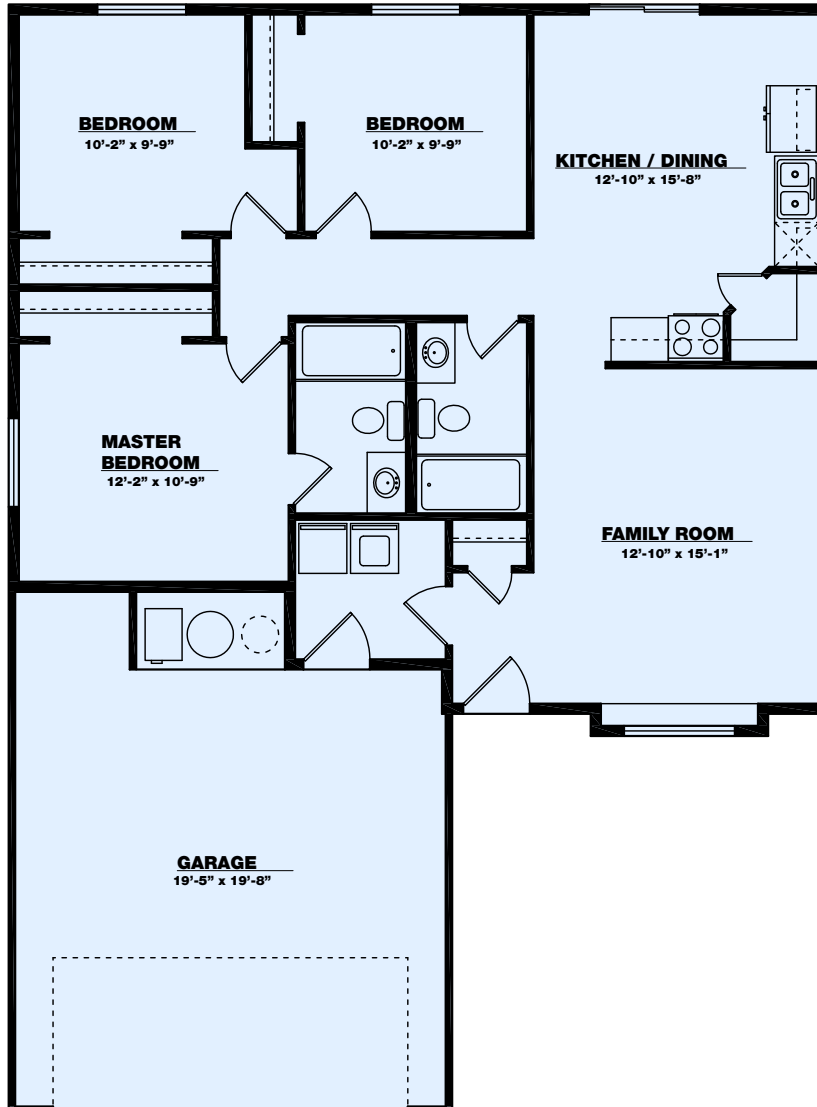

the Albany

Main Level = 1100 sq ft

TKO HOMES

BETTER HOMES.
BETTER VALUE.

For details call 208-733-2088 -or- use the 'Contact Us' link at www.tkohomes.com
1166 Eastland Dr. N. Suite B - Twin Falls, ID