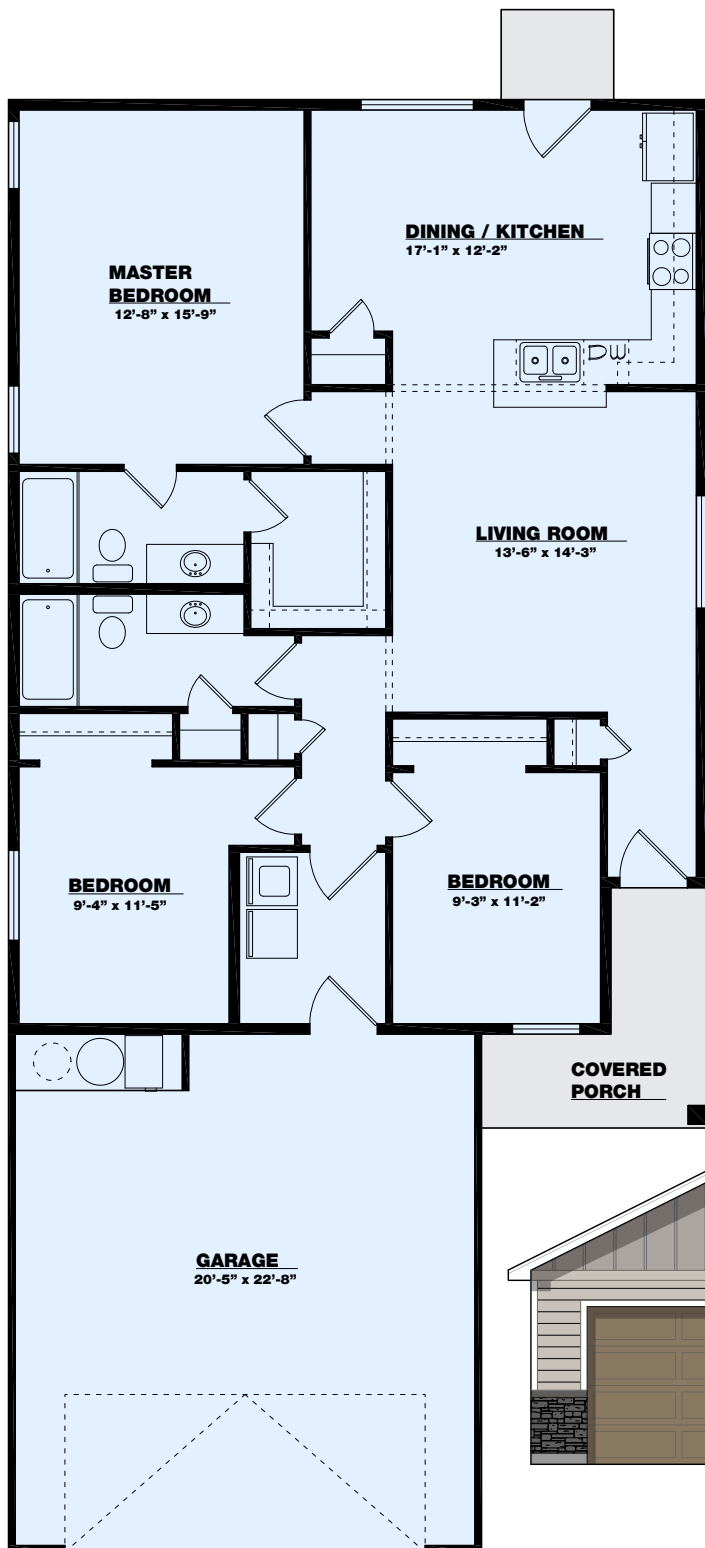

the Sutter Butte

Main Level = 1259 sq ft

TKO HOMES

BETTER HOMES.

BETTER VALUE.