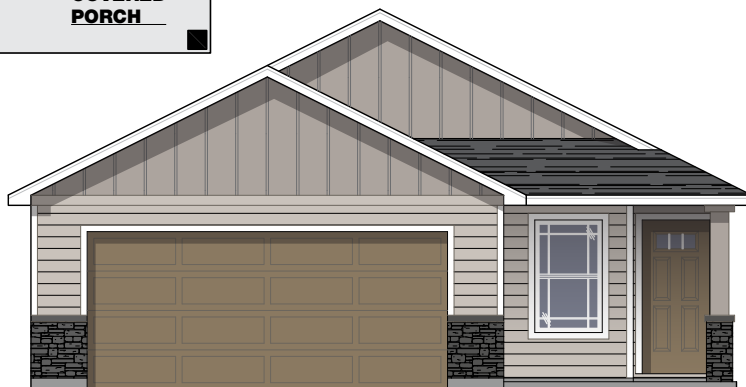

the Sutter Butte

Main Level = 1259 sq ft

TKO HOMES

BETTER HOMES.

BETTER VALUE.