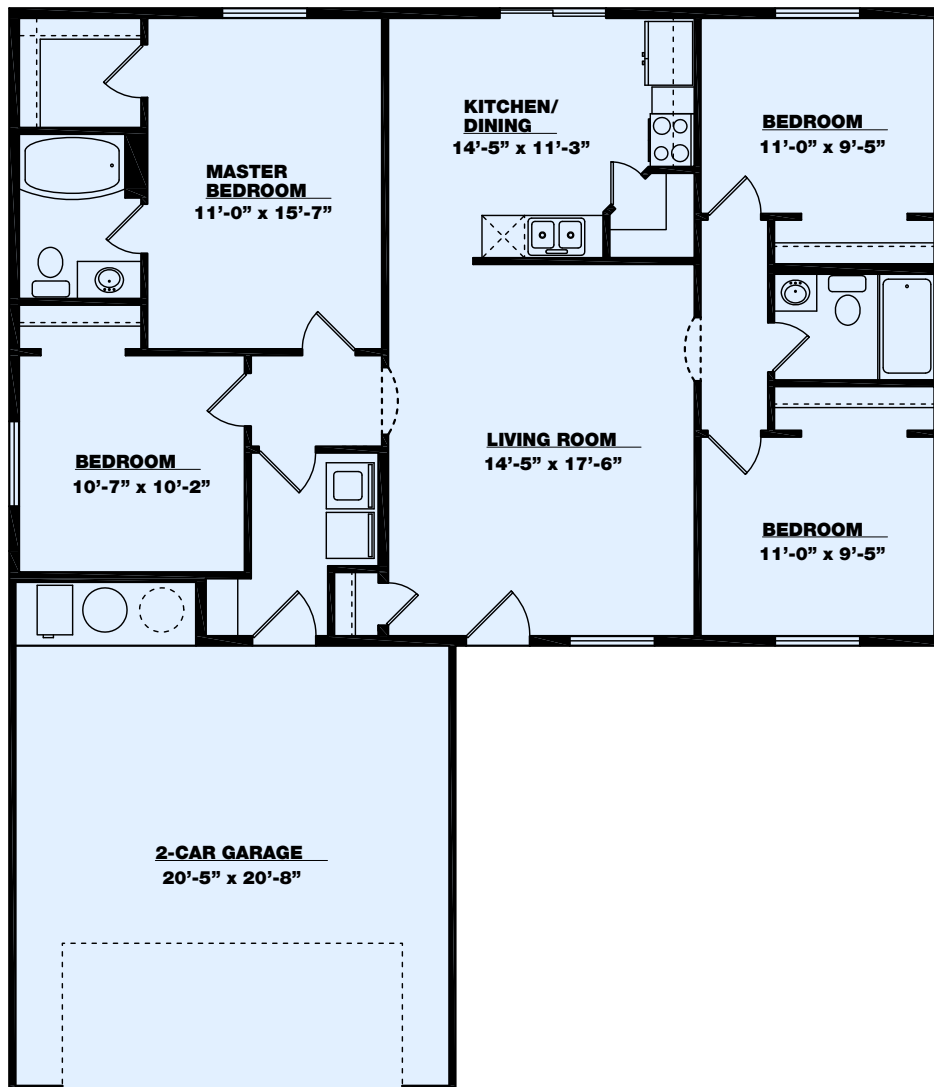

the Anchorage

Main Level = 1293 sq ft

TKO HOMES

BETTER HOMES.
BETTER VALUE.

For details call 208-733-2088 -or- use the 'Contact Us' link at www.tkohomes.com
1166 Eastland Dr. N. Suite B - Twin Falls, ID