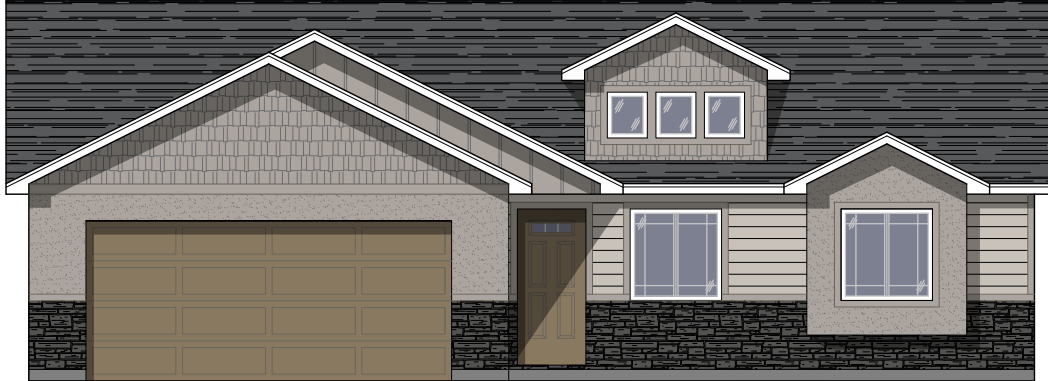

the Lily

Main Level = 1300 sq ft

TKO HOMES

BETTER HOMES.
BETTER VALUE.

For details call 208-733-2088 -or- use the 'Contact Us' link at www.tkohomes.com
1166 Eastland Dr. N. Suite B - Twin Falls, ID