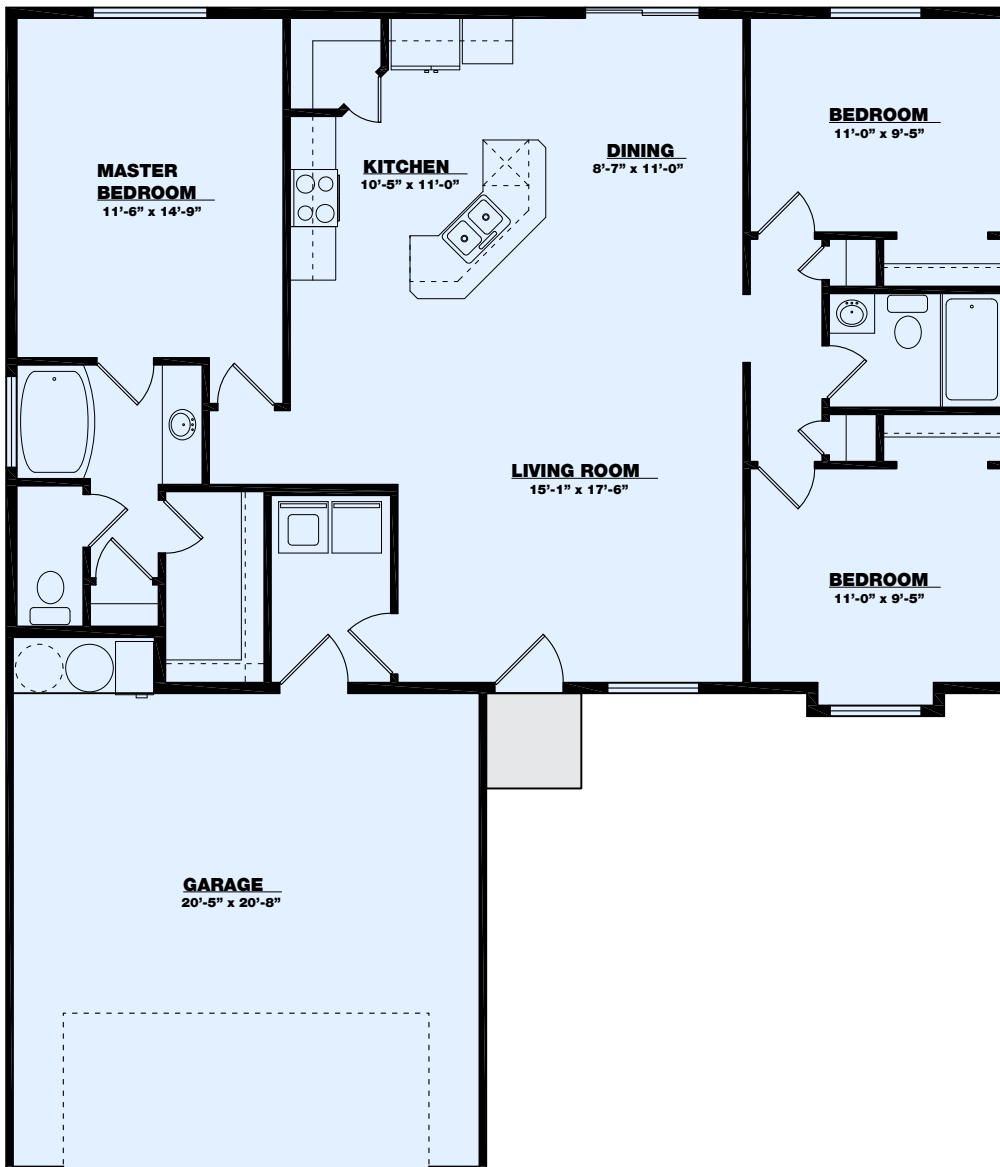

the Lily

Main Level = 1300 sq ft

TKO HOMES

BETTER HOMES.
BETTER VALUE.

For details call 208-733-2088 -or- use the 'Contact Us' link at www.tkohomes.com
1166 Eastland Dr. N. Suite B - Twin Falls, ID