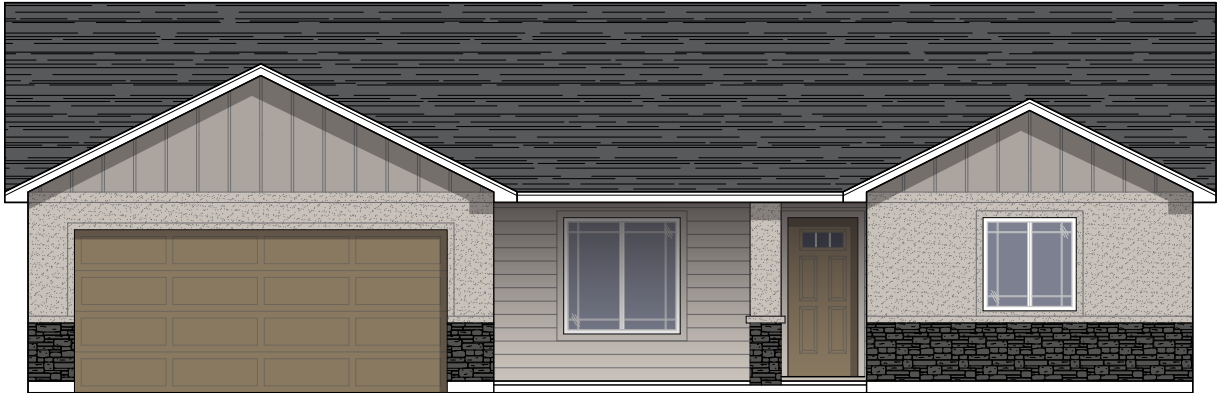

*the White Cloud*

Main Level = 1303 sq ft

**TKO HOMES**

BETTER HOMES.  
BETTER VALUE.

For details call 208-733-2088 -or- use the 'Contact Us' link at [www.tkohomes.com](http://www.tkohomes.com)  
1166 Eastland Dr. N. Suite B - Twin Falls, ID