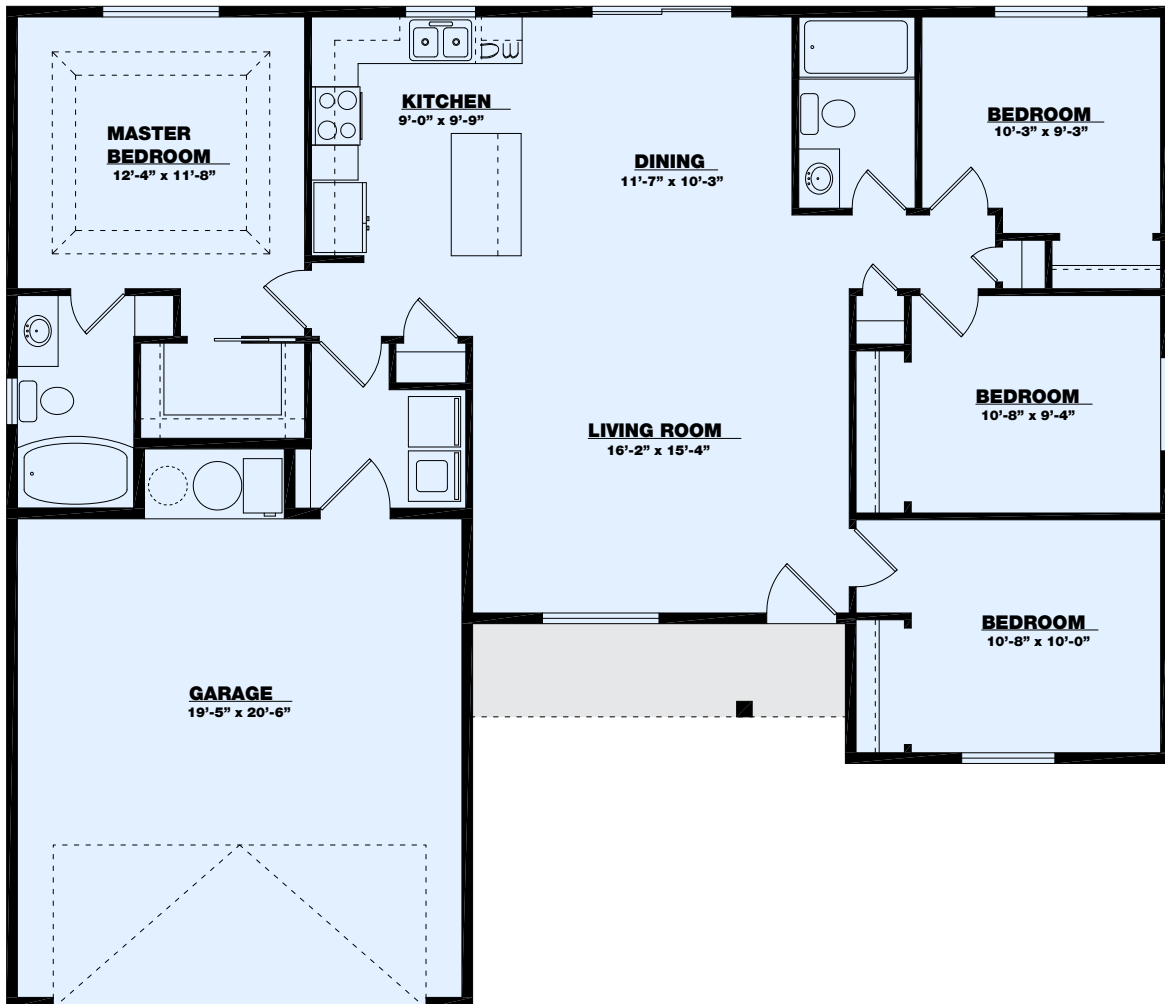

*the White Cloud*

Main Level = 1303 sq ft

**TKO HOMES**

BETTER HOMES.  
BETTER VALUE.

For details call 208-733-2088 -or- use the 'Contact Us' link at [www.tkohomes.com](http://www.tkohomes.com)  
1166 Eastland Dr. N. Suite B - Twin Falls, ID