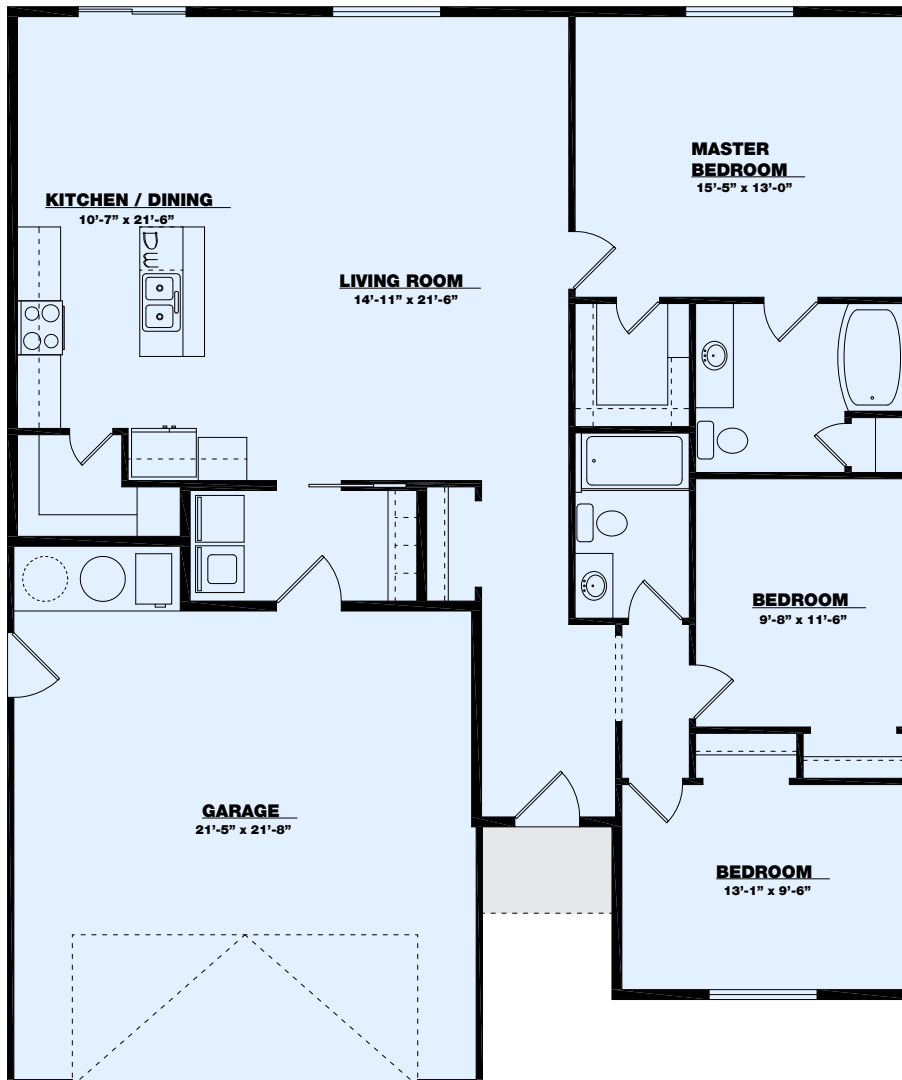

the *Cascade*

Main Level = 1469 sq ft

TKO HOMES

BETTER HOMES.
BETTER VALUE.

For details call 208-733-2088 -or- use the 'Contact Us' link at www.tkohomes.com
1166 Eastland Dr. N. Suite B - Twin Falls, ID