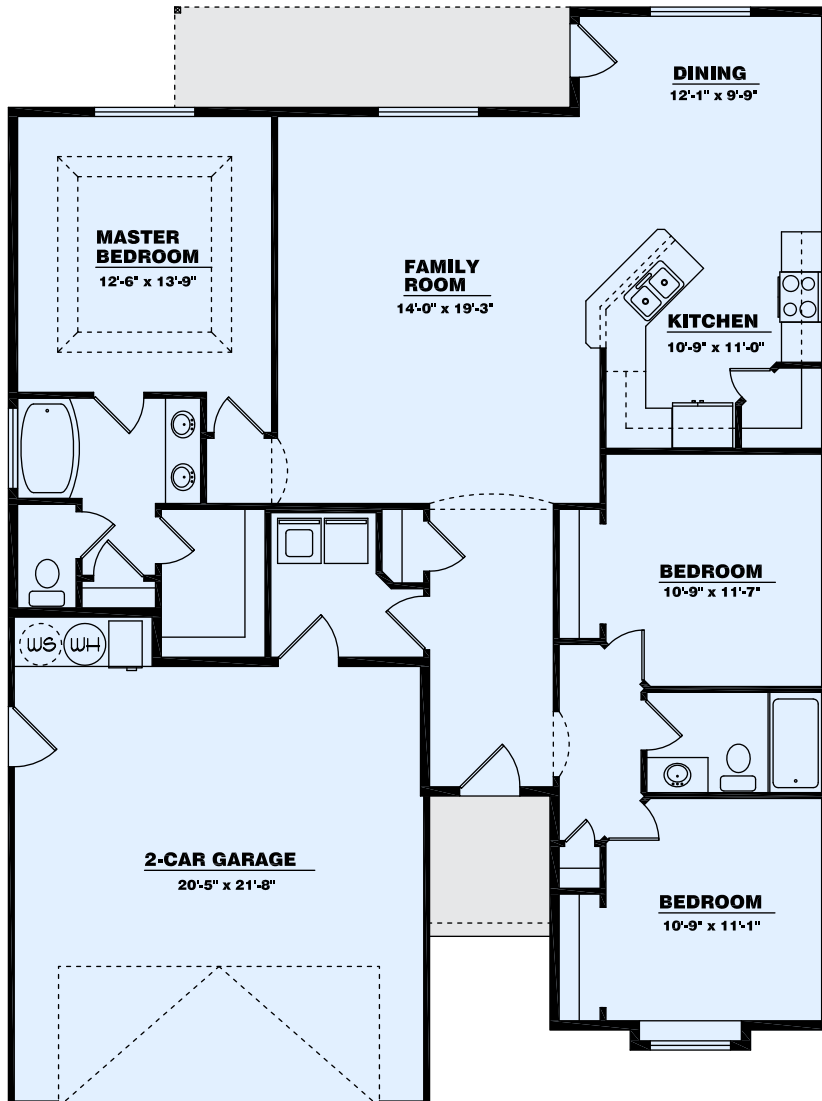

the **Stafford**

Main Level = 1502sq ft

TKO HOMES

BETTER HOMES.
BETTER VALUE.

For details call 208-733-2088 -or- use the 'Contact Us' link at www.tkohomes.com
1166 Eastland Dr. N. Suite B - Twin Falls, ID