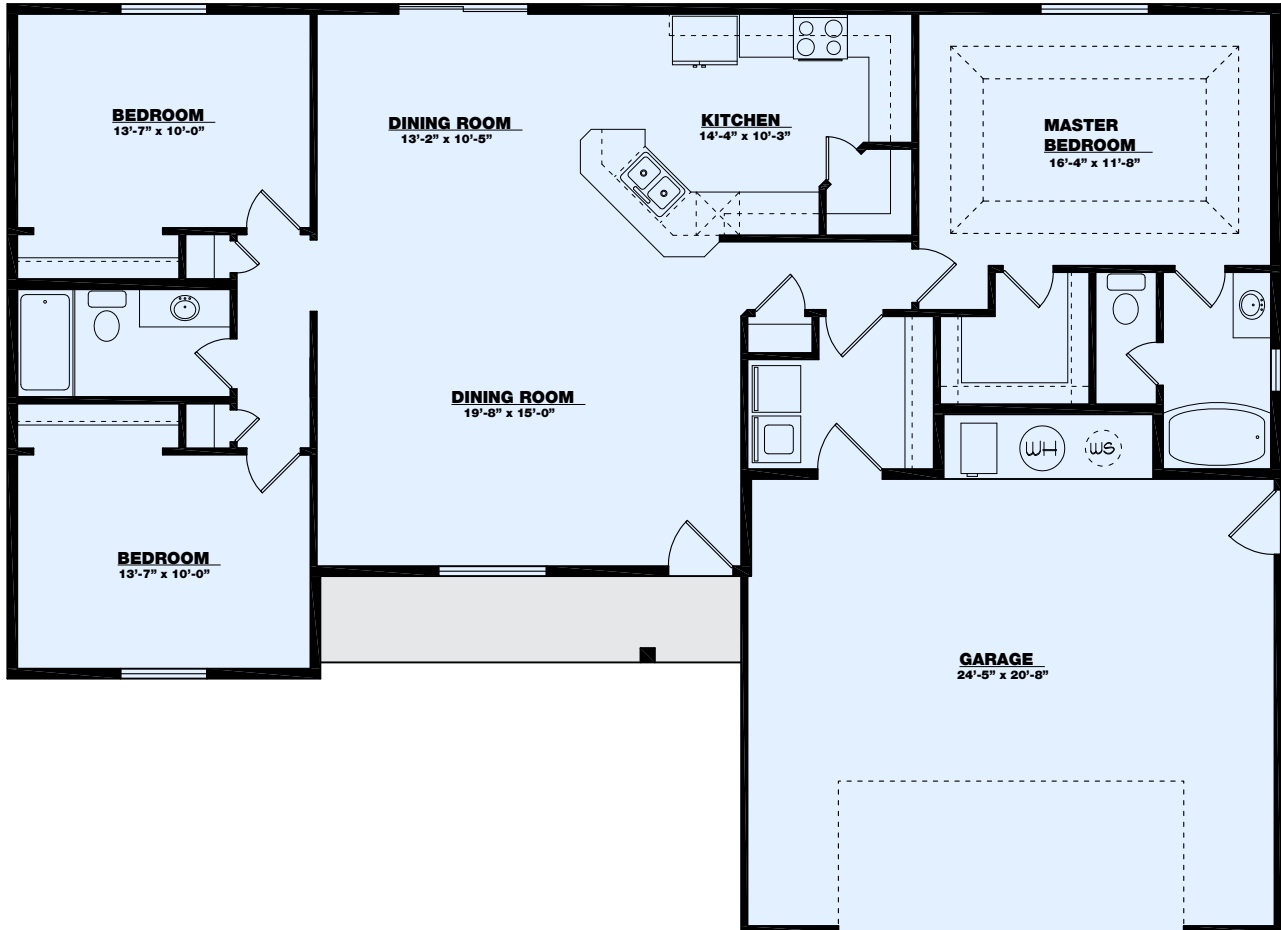

the Silver Beach

Main Level = 1523 sq ft

TKO HOMES

BETTER HOMES.
BETTER VALUE.

For details call 208-733-2088 -or- use the 'Contact Us' link at www.tkohomes.com
1166 Eastland Dr. N. Suite B - Twin Falls, ID