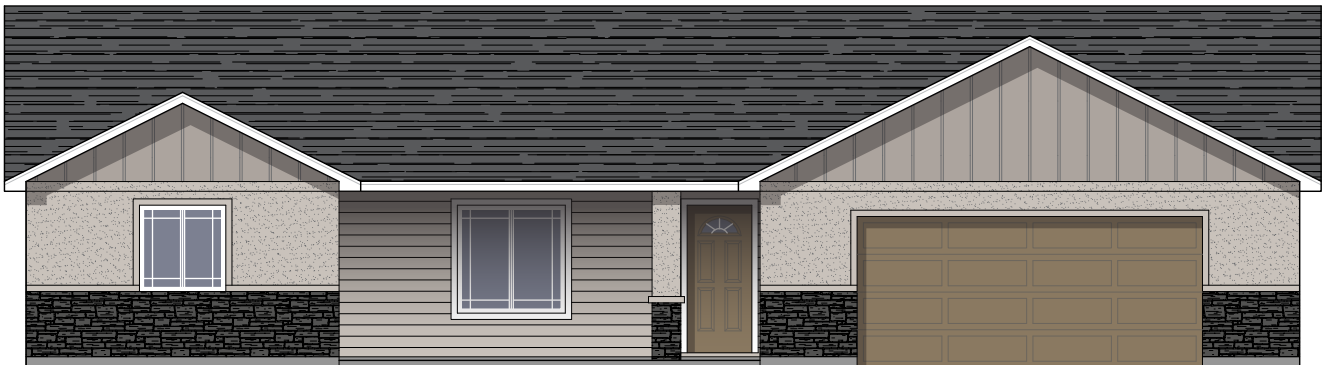

the Silver Beach

Main Level = 1523 sq ft

TKO HOMES

BETTER HOMES.
BETTER VALUE.

For details call 208-733-2088 -or- use the 'Contact Us' link at www.tkohomes.com
1166 Eastland Dr. N. Suite B - Twin Falls, ID