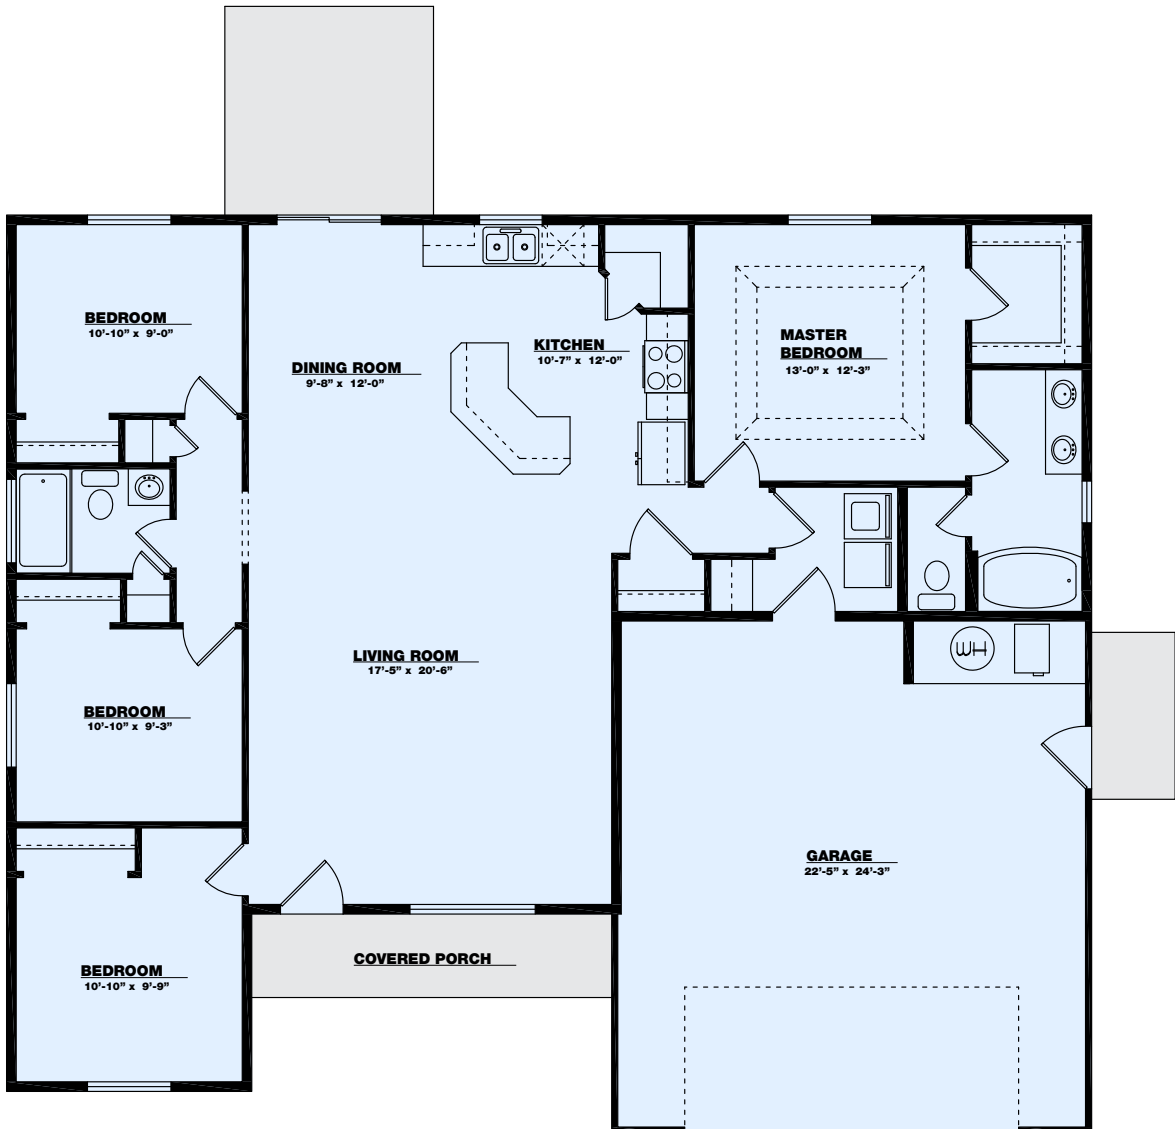

the Silver Cloud

Main Level = 1526 sq ft

TKO HOMES

BETTER HOMES.
BETTER VALUE.

For details call 208-733-2088 -or- use the 'Contact Us' link at www.tkohomes.com
1166 Eastland Dr. N. Suite B - Twin Falls, ID