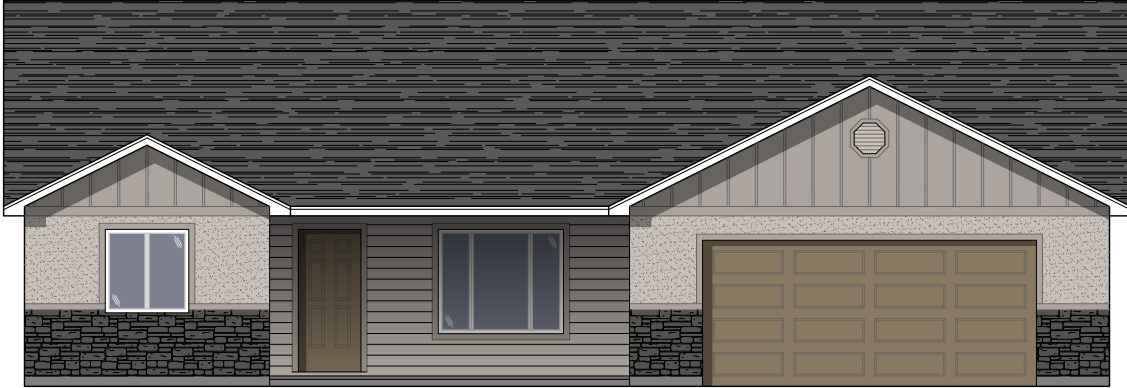

the Silver Cloud

Main Level = 1526 sq ft

TKO HOMES

BETTER HOMES.
BETTER VALUE.

For details call 208-733-2088 -or- use the 'Contact Us' link at www.tkohomes.com
1166 Eastland Dr. N. Suite B - Twin Falls, ID