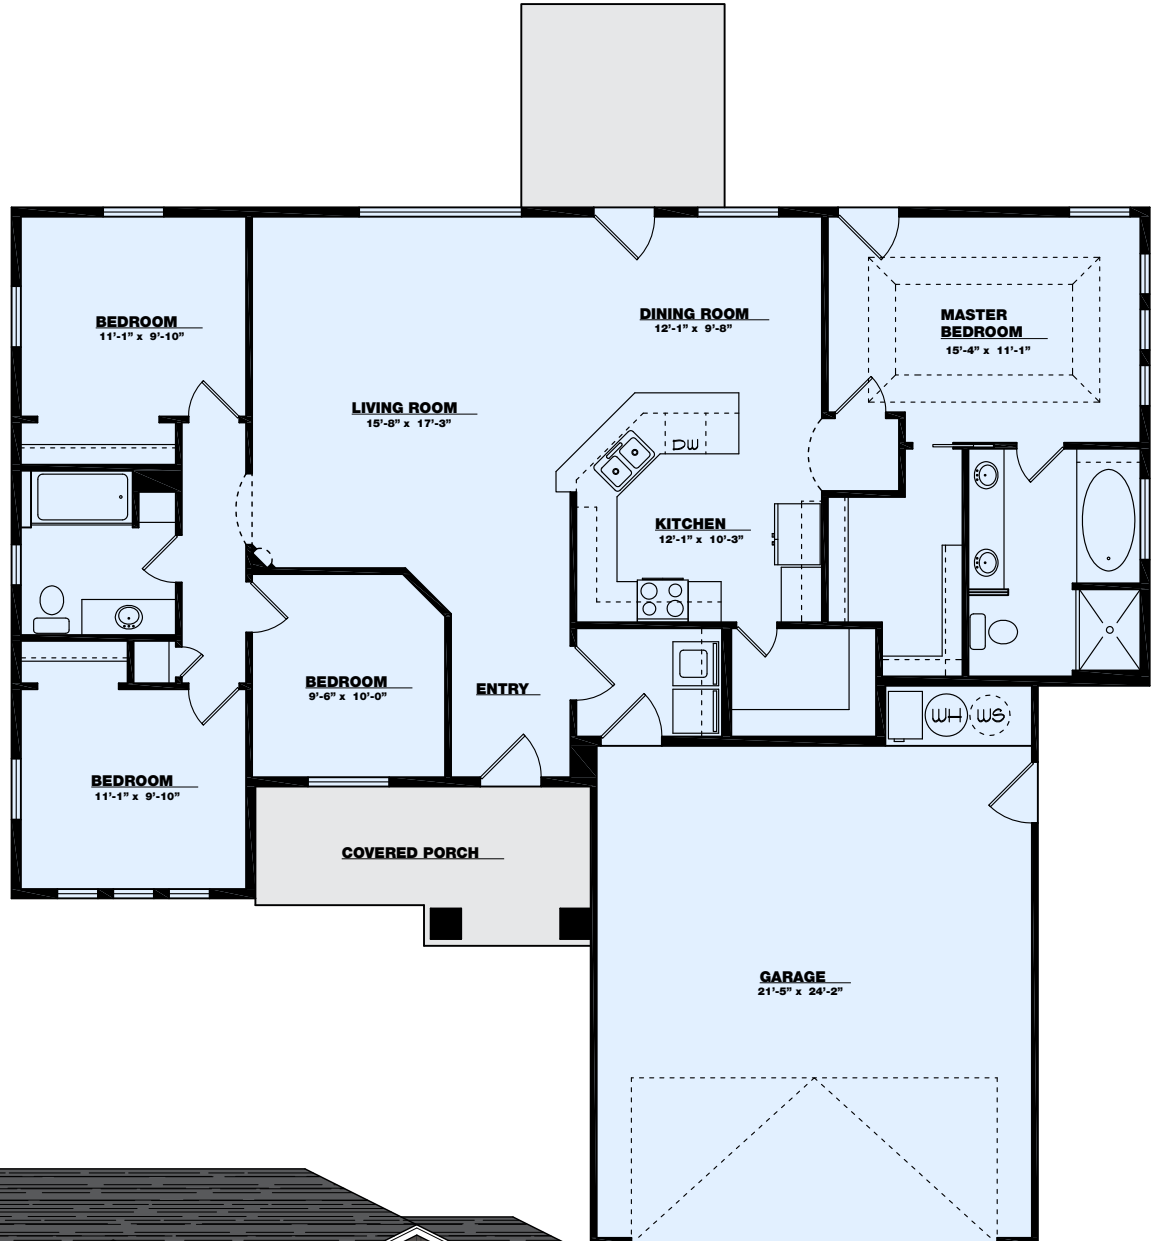

the *Blue Ridge*

Main Level = 1569 sq ft

TKO HOMES

BETTER HOMES.
BETTER VALUE.