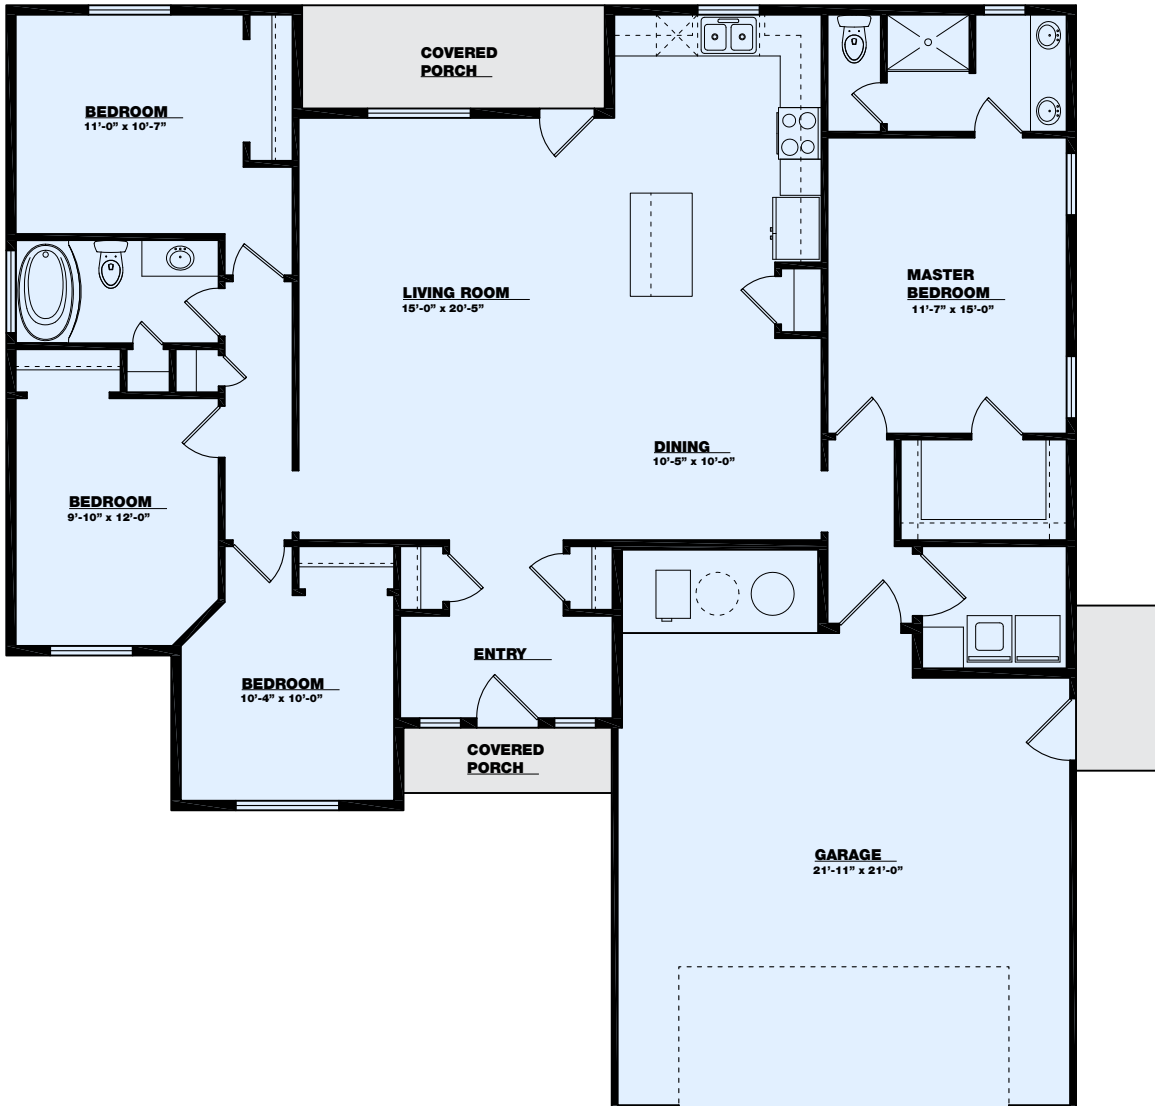

*the* **Santa Ana**

Main Level = 1636 sq ft

**TKO HOMES**

BETTER HOMES.  
BETTER VALUE.

For details call 208-733-2088 -or- use the 'Contact Us' link at [www.tkohomes.com](http://www.tkohomes.com)  
1166 Eastland Dr. N. Suite B - Twin Falls, ID