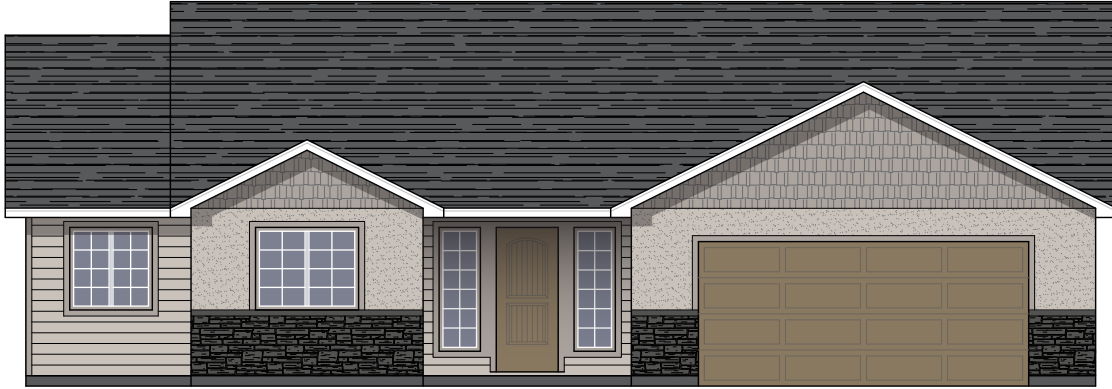

*the* **Santa Ana**

Main Level = 1636 sq ft

**TKO HOMES**

BETTER HOMES.  
BETTER VALUE.

For details call 208-733-2088 -or- use the 'Contact Us' link at [www.tkohomes.com](http://www.tkohomes.com)  
1166 Eastland Dr. N. Suite B - Twin Falls, ID