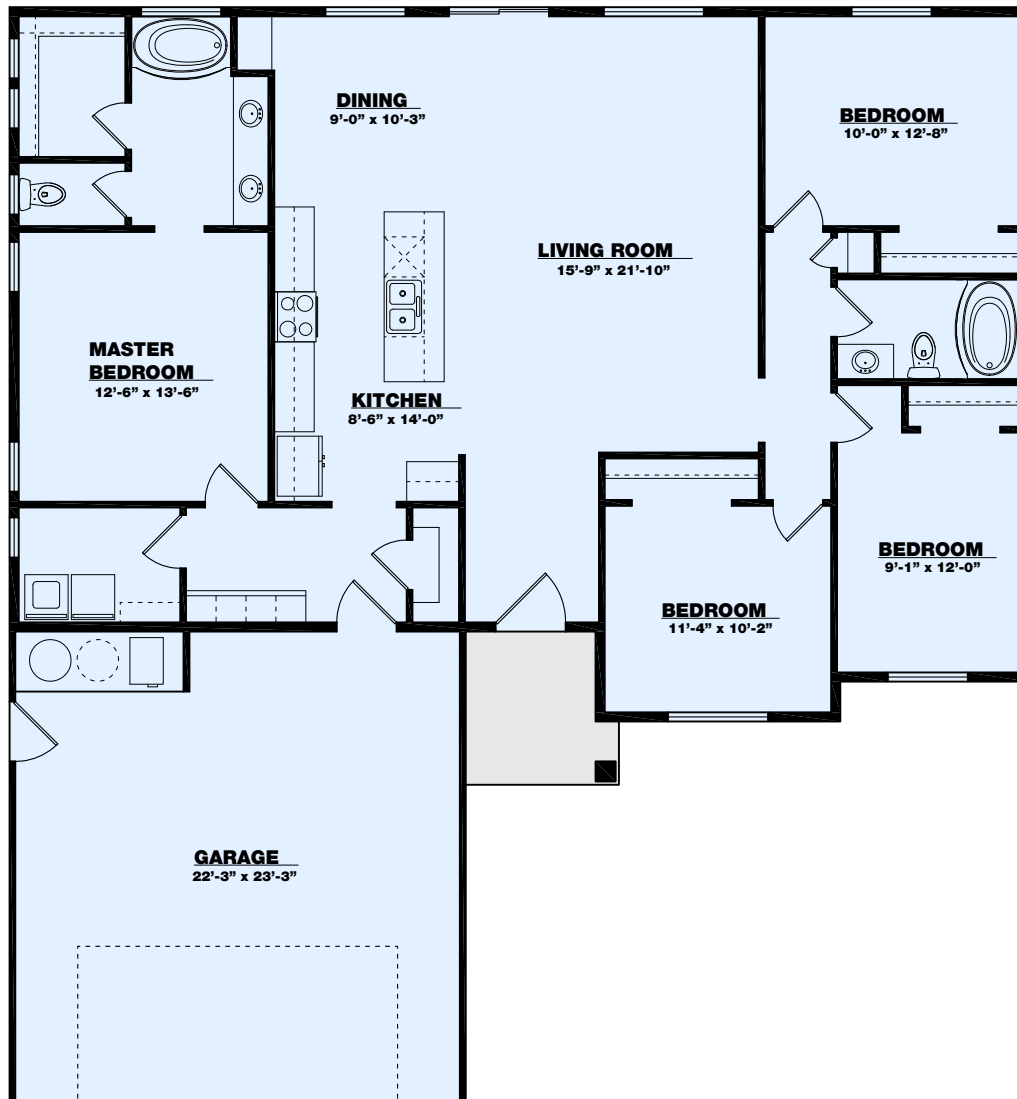

*the* **Columbia**

Main Level = 1672 sq ft

**TKO HOMES**

BETTER HOMES.  
BETTER VALUE.

For details call 208-733-2088 -or- use the 'Contact Us' link at [www.tkohomes.com](http://www.tkohomes.com)  
1166 Eastland Dr. N. Suite B - Twin Falls, ID