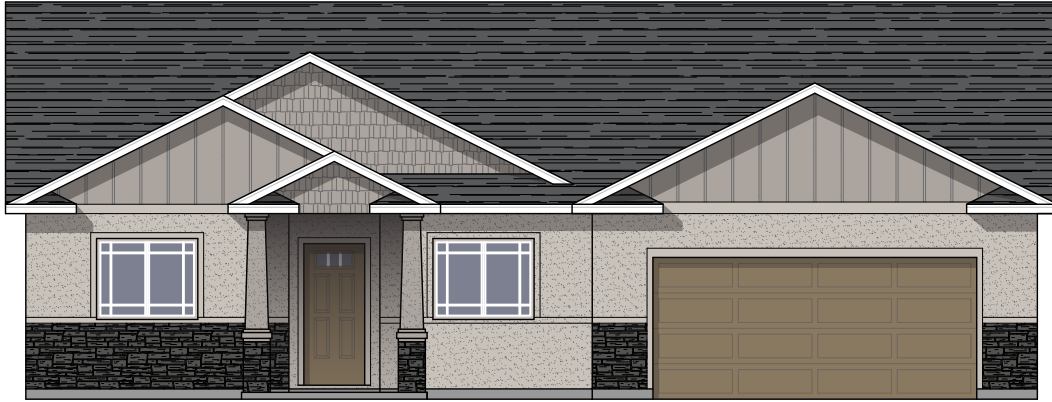

the Granite Ridge

Main Level = 1794 sq ft

TKO HOMES

BETTER HOMES.
BETTER VALUE.

For details call 208-733-2088 -or- use the 'Contact Us' link at www.tkohomes.com
1166 Eastland Dr. N. Suite B - Twin Falls, ID