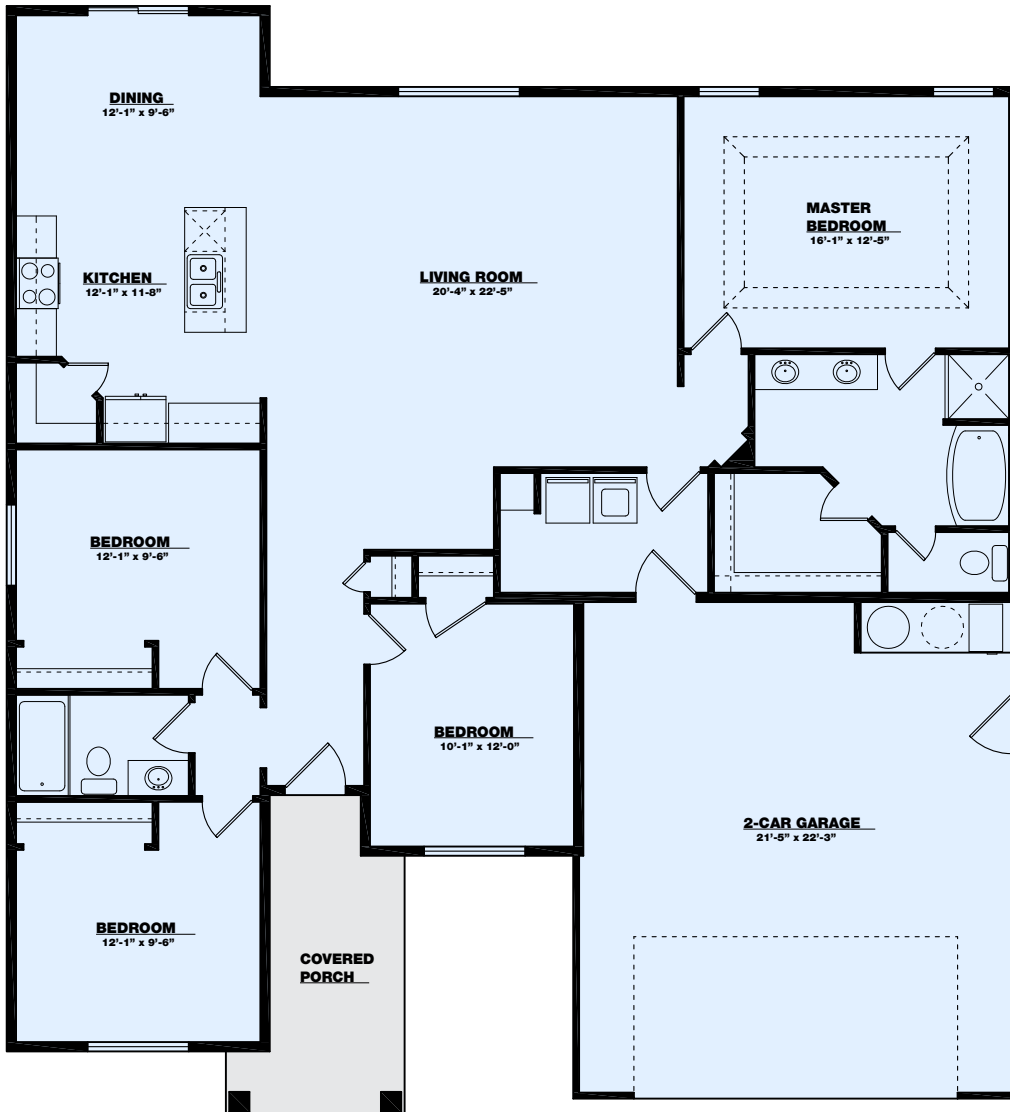

the Granite Ridge

Main Level = 1794 sq ft

TKO HOMES

BETTER HOMES.
BETTER VALUE.

For details call 208-733-2088 -or- use the 'Contact Us' link at www.tkohomes.com
1166 Eastland Dr. N. Suite B - Twin Falls, ID