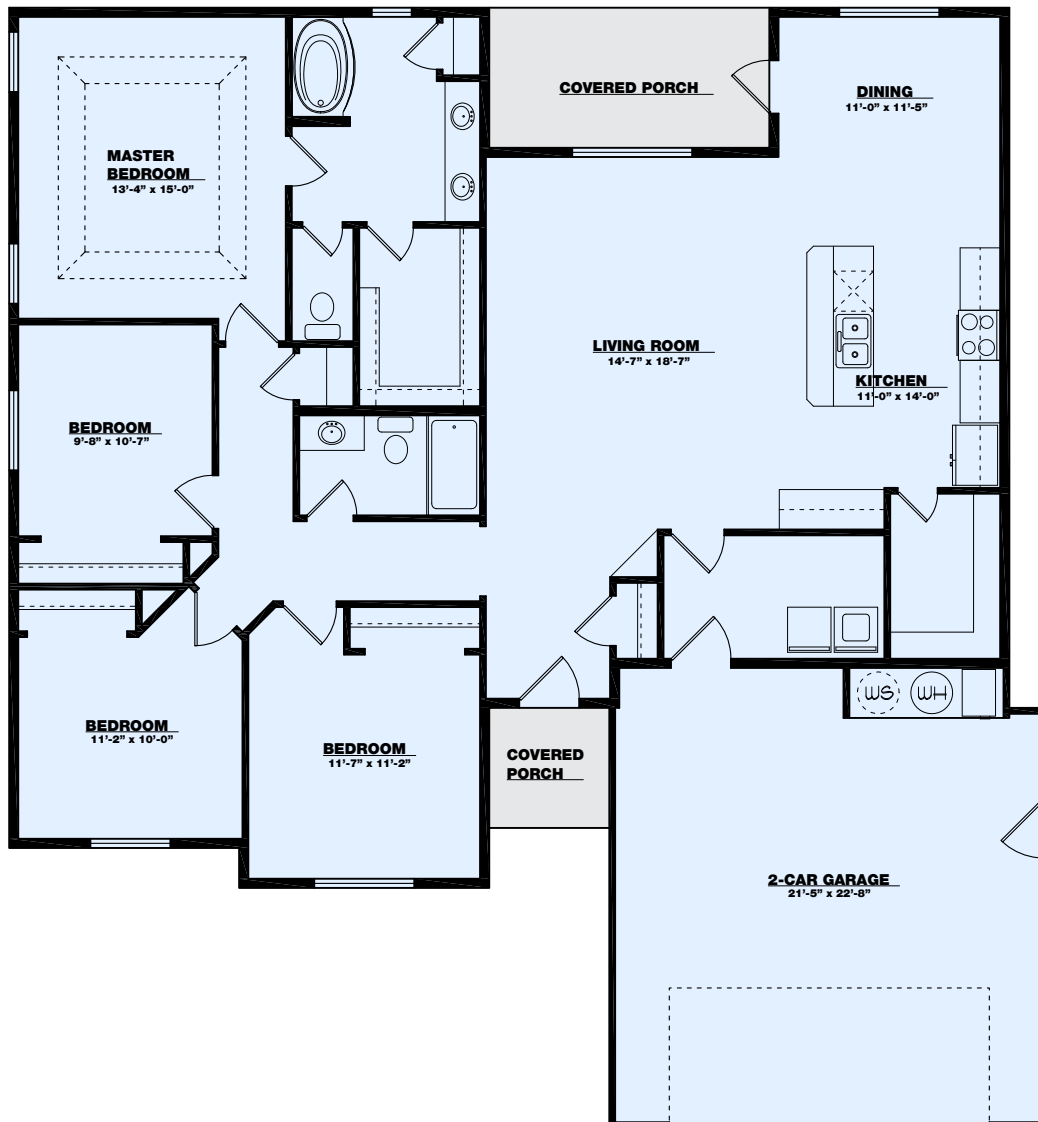

**the Boulder**

Main Level = 1805 sq ft

**TKO HOMES**

BETTER HOMES.  
BETTER VALUE.

For details call 208-733-2088 -or- use the 'Contact Us' link at [www.tkohomes.com](http://www.tkohomes.com)  
1166 Eastland Dr. N. Suite B - Twin Falls, ID