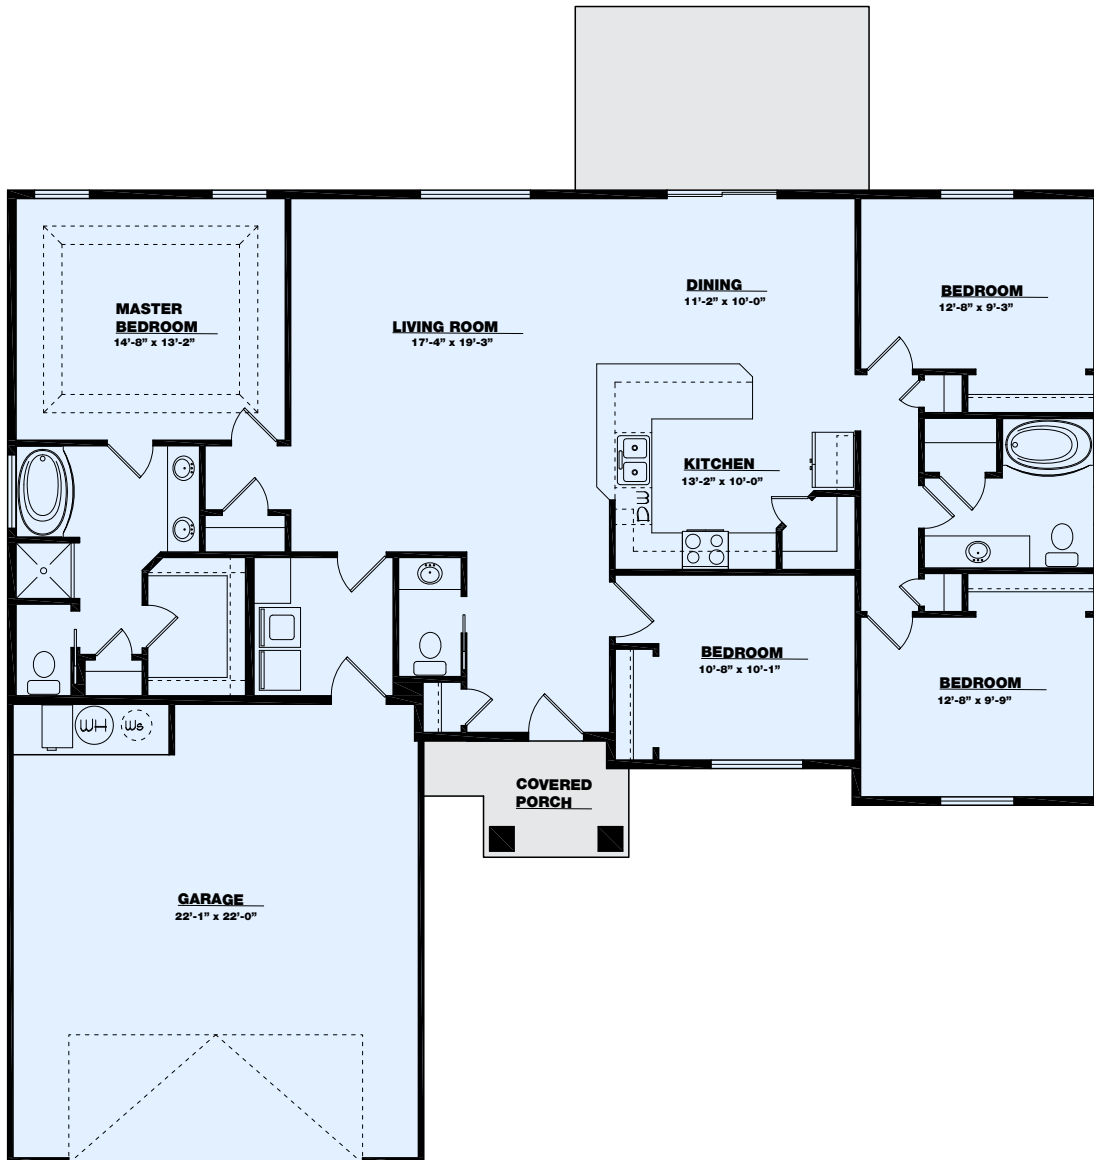

the **Clearwater**

Main Level = 1812 sq ft

**TKO HOMES**

BETTER HOMES.  
BETTER VALUE.

For details call 208-733-2088 -or- use the 'Contact Us' link at [www.tkohomes.com](http://www.tkohomes.com)  
1166 Eastland Dr. N. Suite B - Twin Falls, ID