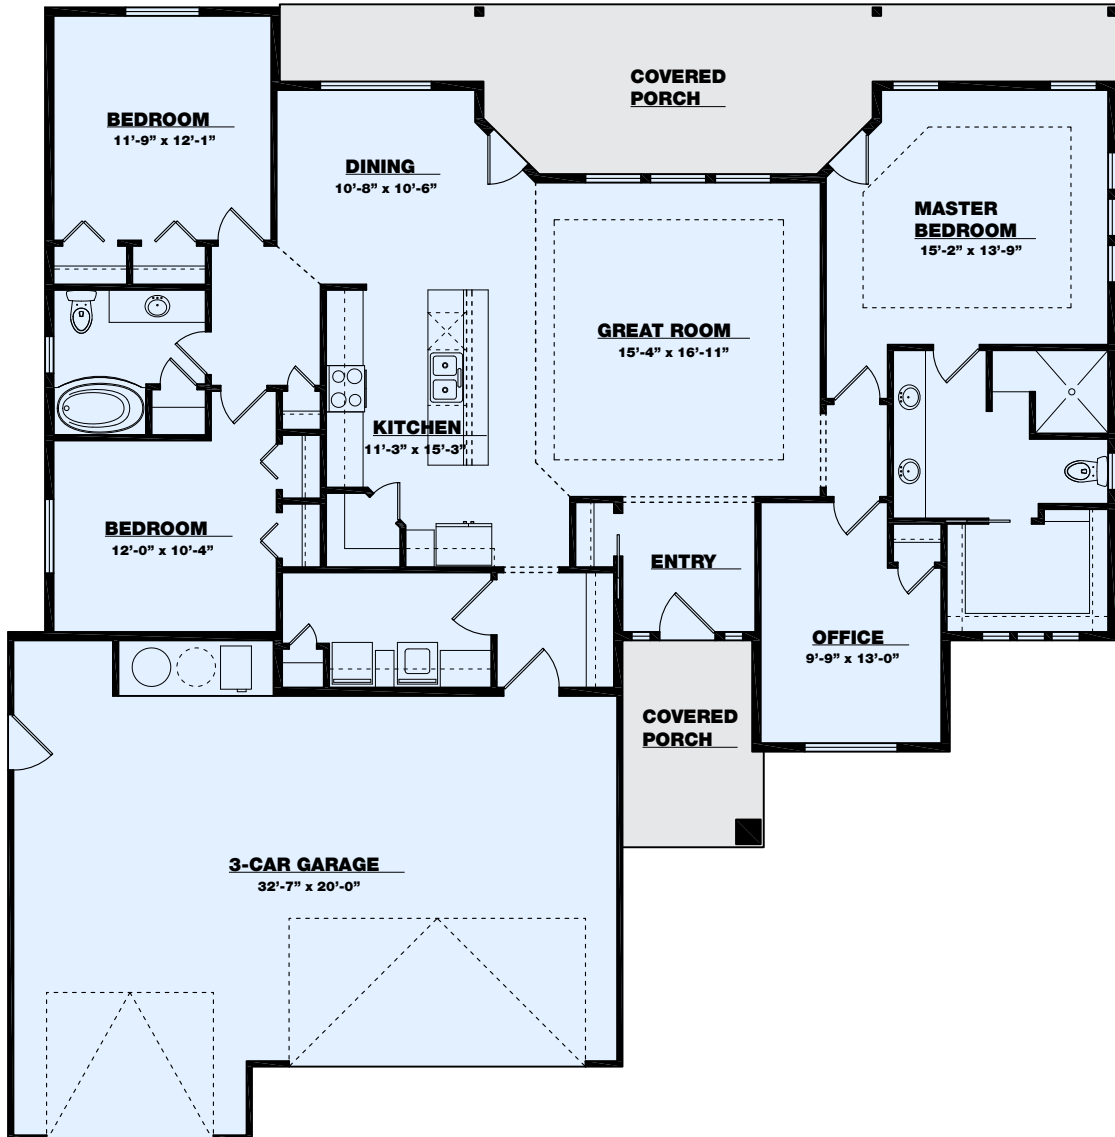

the **Shenandoah**

Main Level = 1820 sq ft

TKO HOMES

BETTER HOMES.
BETTER VALUE.

For details call 208-733-2088 -or- use the 'Contact Us' link at www.tkohomes.com
1166 Eastland Dr. N. Suite B - Twin Falls, ID