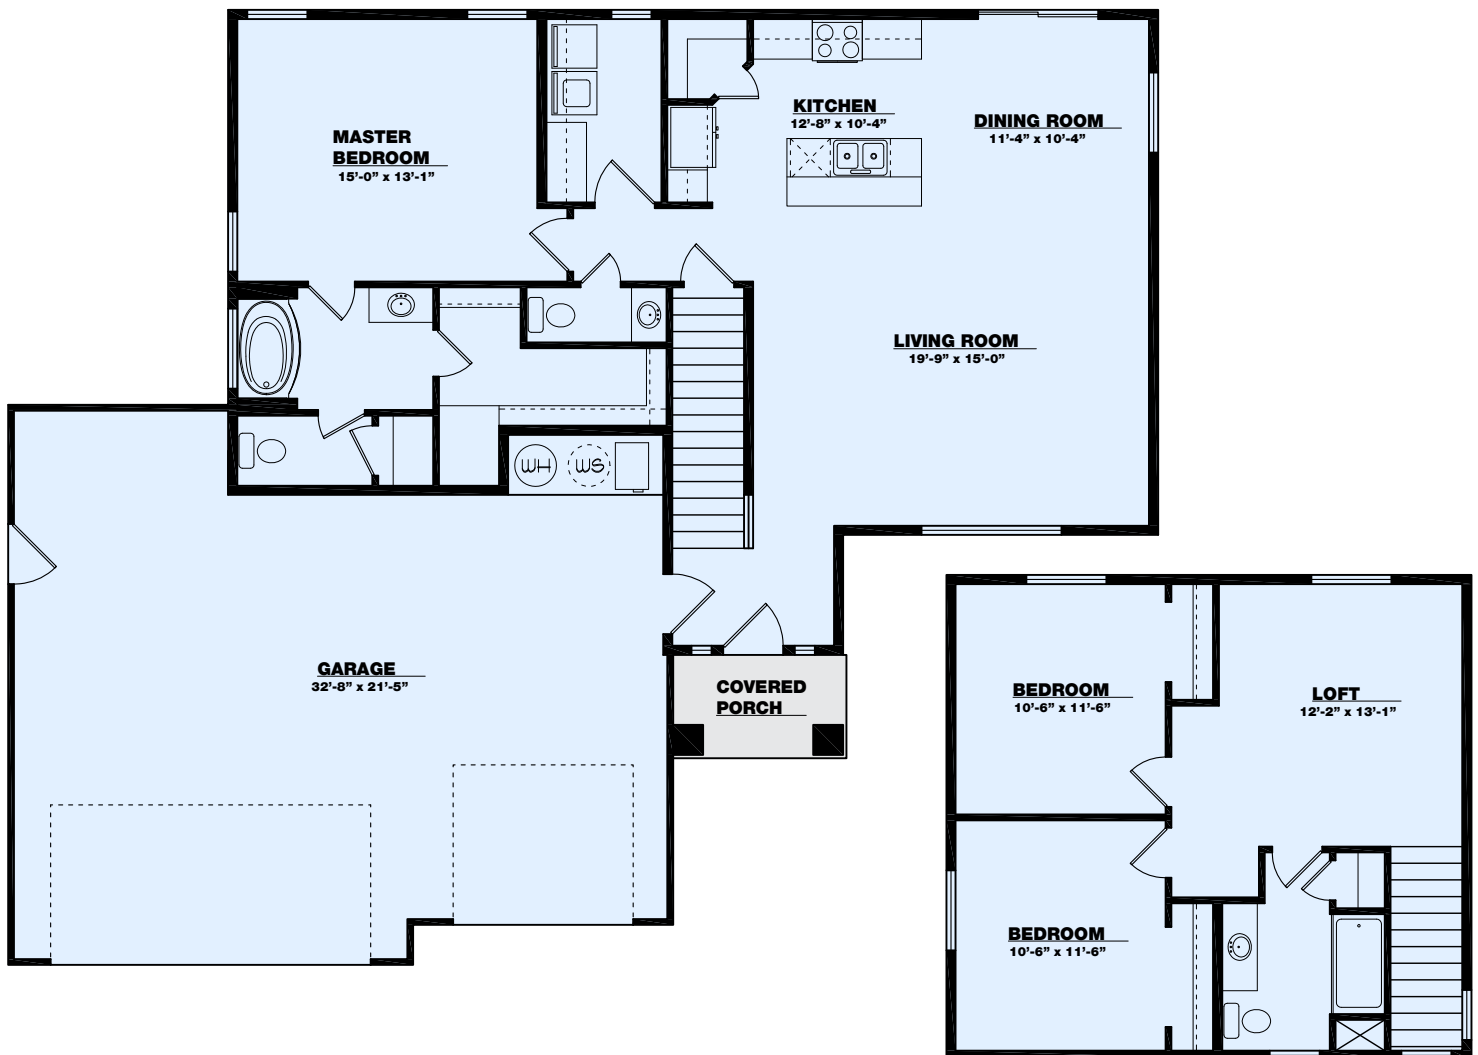

*the Lemhi*

Main Level = 1208 sq ft  
Second Level = 624 sq ft

BETTER HOMES.  
BETTER VALUE.

For details call 208-733-2088 -or- use the 'Contact Us' link at [www.tkohomes.com](http://www.tkohomes.com)  
1166 Eastland Dr. N. Suite B - Twin Falls, ID