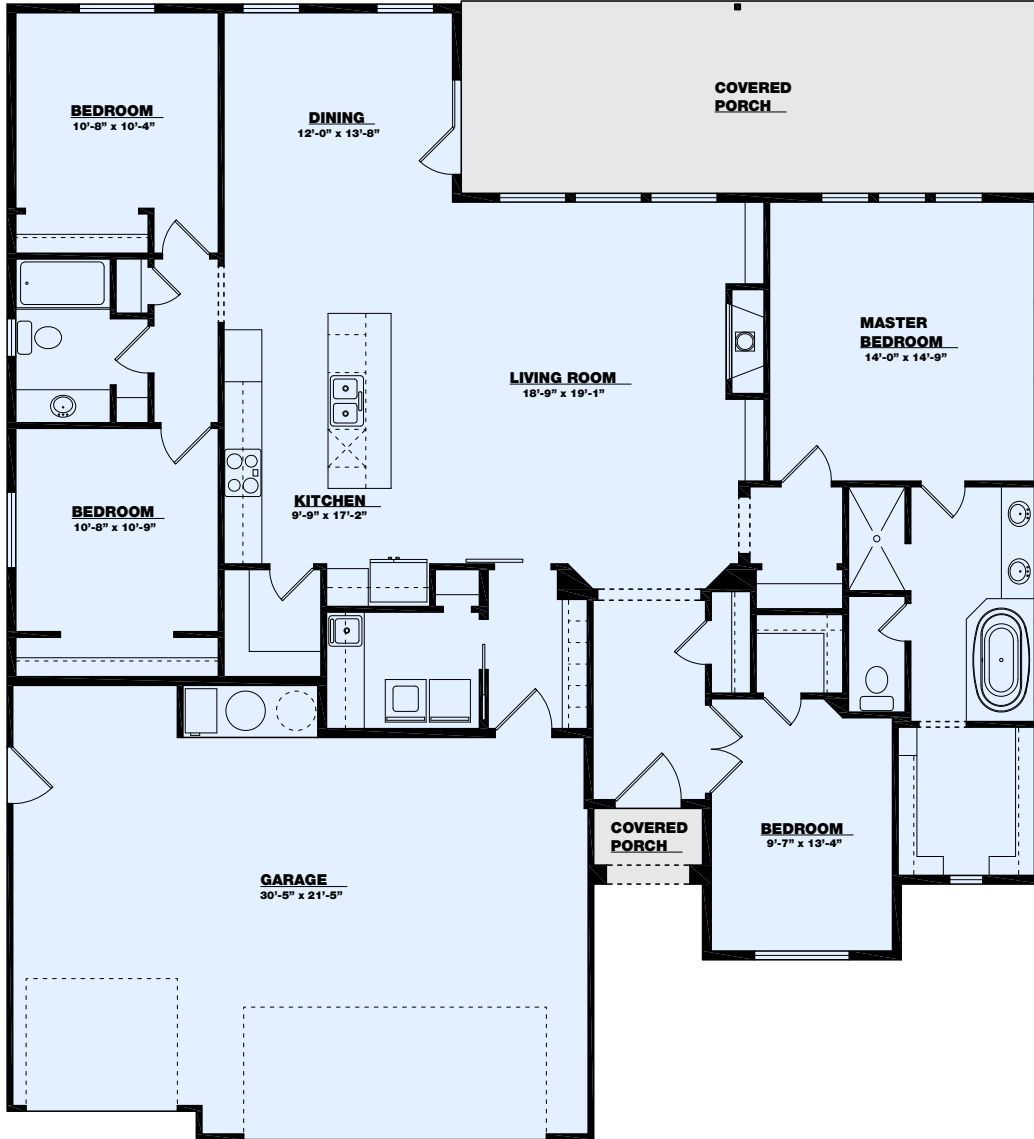

the Sorrento

Main Level = 1974 sq ft

TKO HOMES

BETTER HOMES.
BETTER VALUE.

For details call 208-733-2088 -or- use the 'Contact Us' link at www.tkohomes.com
1166 Eastland Dr. N. Suite B - Twin Falls, ID