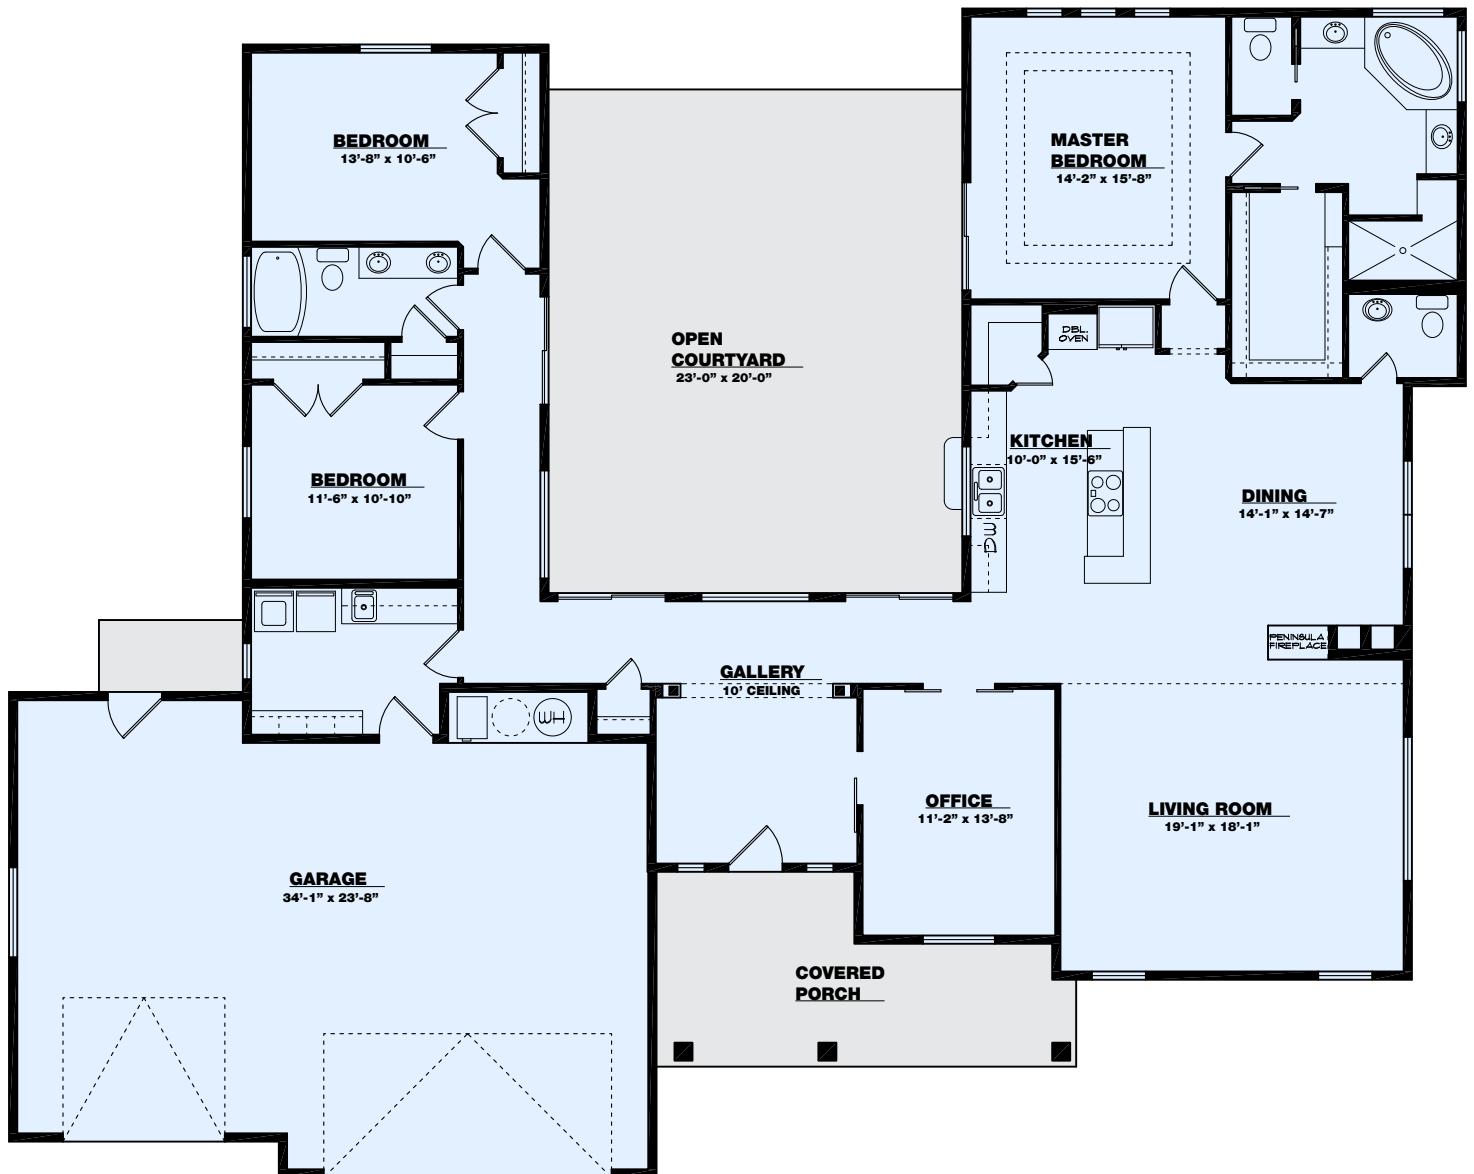

the Sonora

Main Level = 2382 sq ft

TKO HOMES

BETTER HOMES.
BETTER VALUE.

For details call 208-733-2088 -or- use the 'Contact Us' link at www.tkohomes.com
1166 Eastland Dr. N. Suite B - Twin Falls, ID