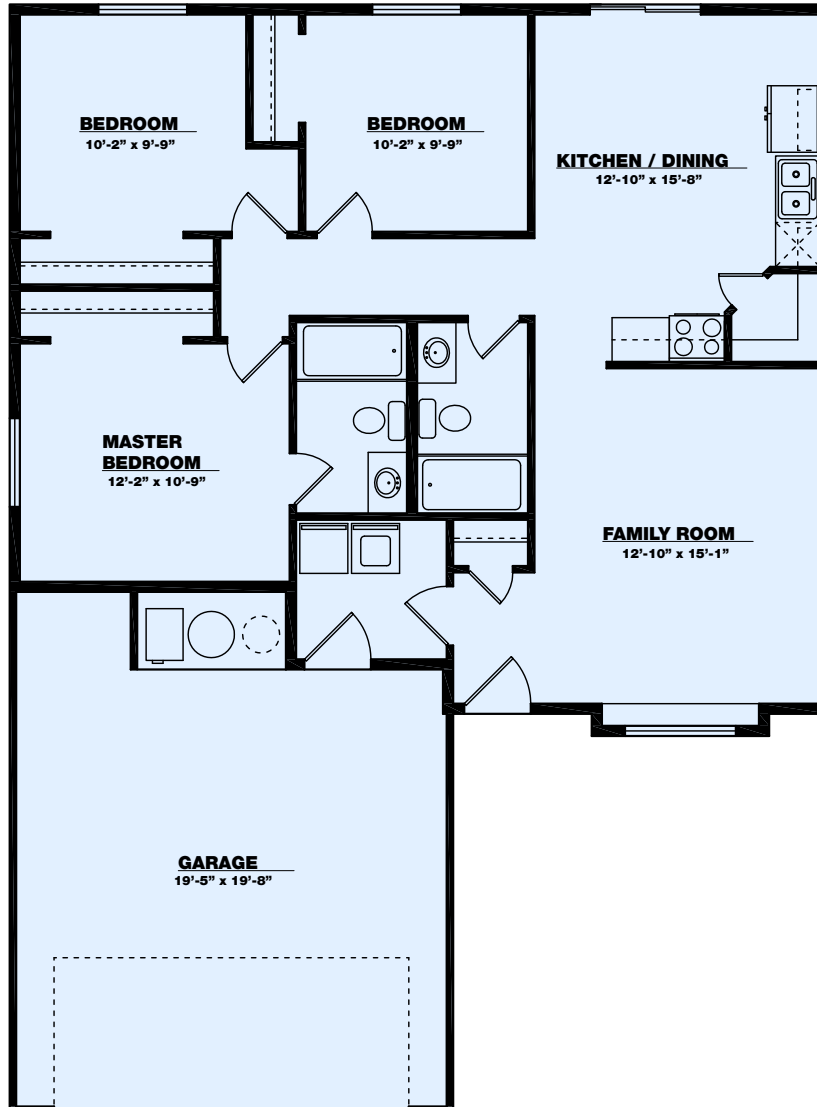

the Albany

Main Level = 1100 sq ft

TKO HOMES

BETTER HOMES.
BETTER VALUE.

For details call 208-733-2088 -or- use the 'Contact Us' link at www.tkohomes.com
1166 Eastland Dr. N. Suite B - Twin Falls, ID