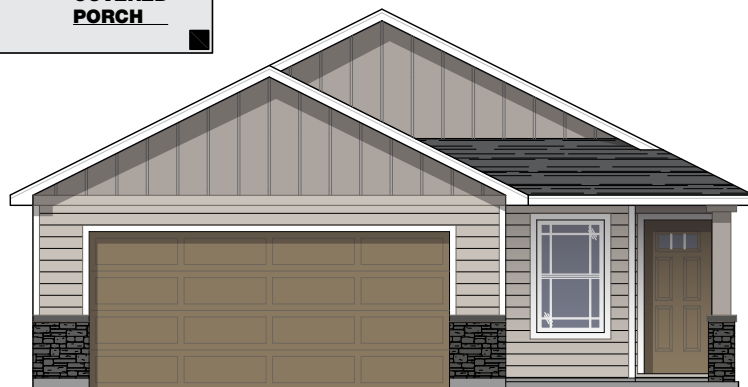

the *Sutter Butte*

Main Level = 1259 sq ft

TKO HOMES

BETTER HOMES.

BETTER VALUE.

For details call 208-733-2088 -or- use the 'Contact Us' link at www.tkohomes.com
1166 Eastland Dr. N. Suite B - Twin Falls, ID