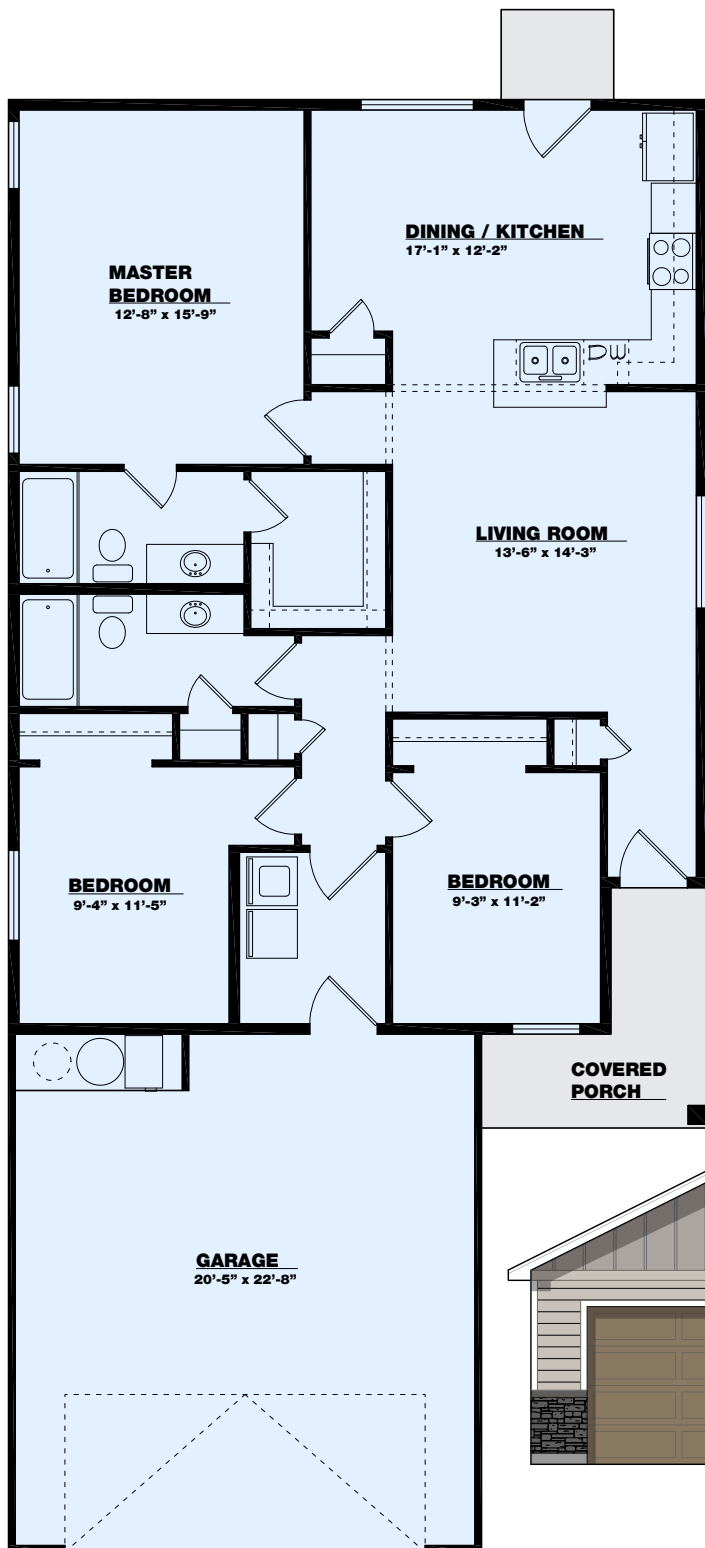

the *Sutter Butte*

Main Level = 1259 sq ft

TKO HOMES

BETTER HOMES.

BETTER VALUE.

For details call 208-733-2088 -or- use the 'Contact Us' link at www.tkohomes.com
1166 Eastland Dr. N. Suite B - Twin Falls, ID