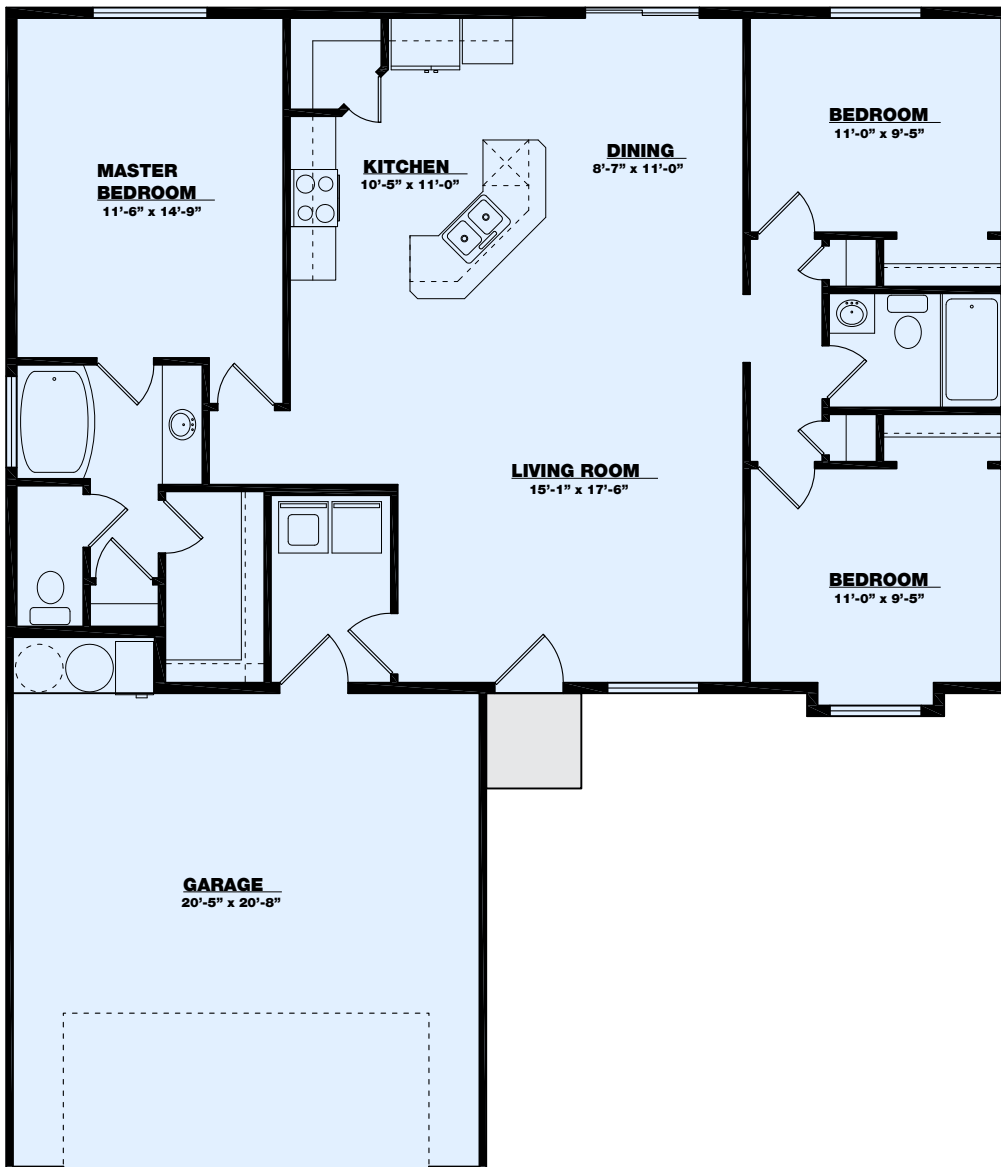

the Lily

Main Level = 1300 sq ft

TKO HOMES

BETTER HOMES.
BETTER VALUE.

For details call 208-733-2088 -or- use the 'Contact Us' link at www.tkohomes.com
1166 Eastland Dr. N. Suite B - Twin Falls, ID