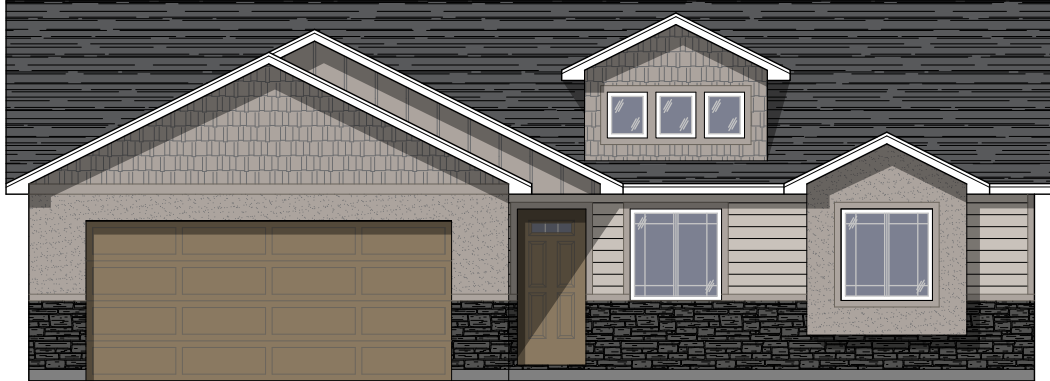

the Lily

Main Level = 1300 sq ft

TKO HOMES

BETTER HOMES.
BETTER VALUE.

For details call 208-733-2088 -or- use the 'Contact Us' link at www.tkohomes.com
1166 Eastland Dr. N. Suite B - Twin Falls, ID