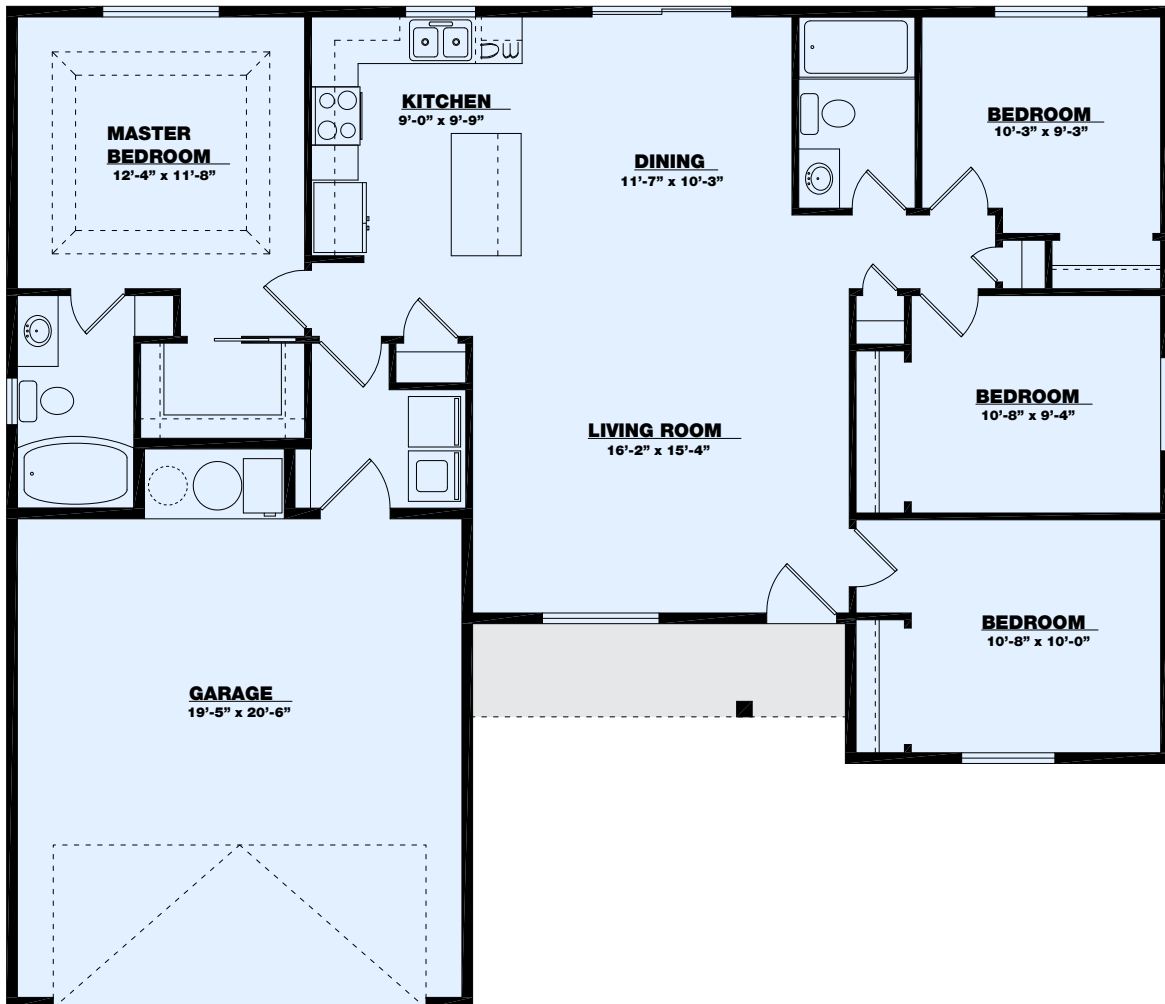

the White Cloud

Main Level = 1303 sq ft

TKO HOMES

BETTER HOMES.
BETTER VALUE.

For details call 208-733-2088 -or- use the 'Contact Us' link at www.tkohomes.com
1166 Eastland Dr. N. Suite B - Twin Falls, ID