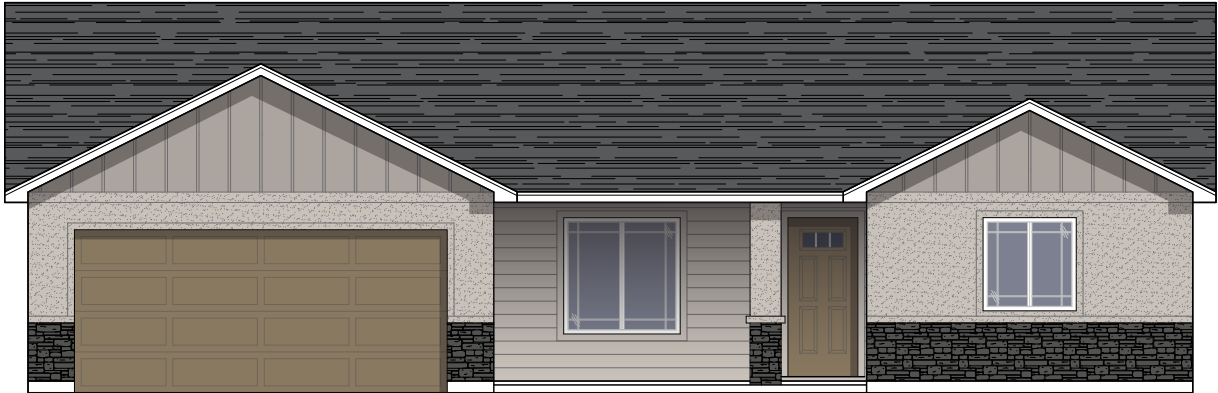

the White Cloud

Main Level = 1303 sq ft

TKO HOMES

BETTER HOMES.
BETTER VALUE.

For details call 208-733-2088 -or- use the 'Contact Us' link at www.tkohomes.com
1166 Eastland Dr. N. Suite B - Twin Falls, ID