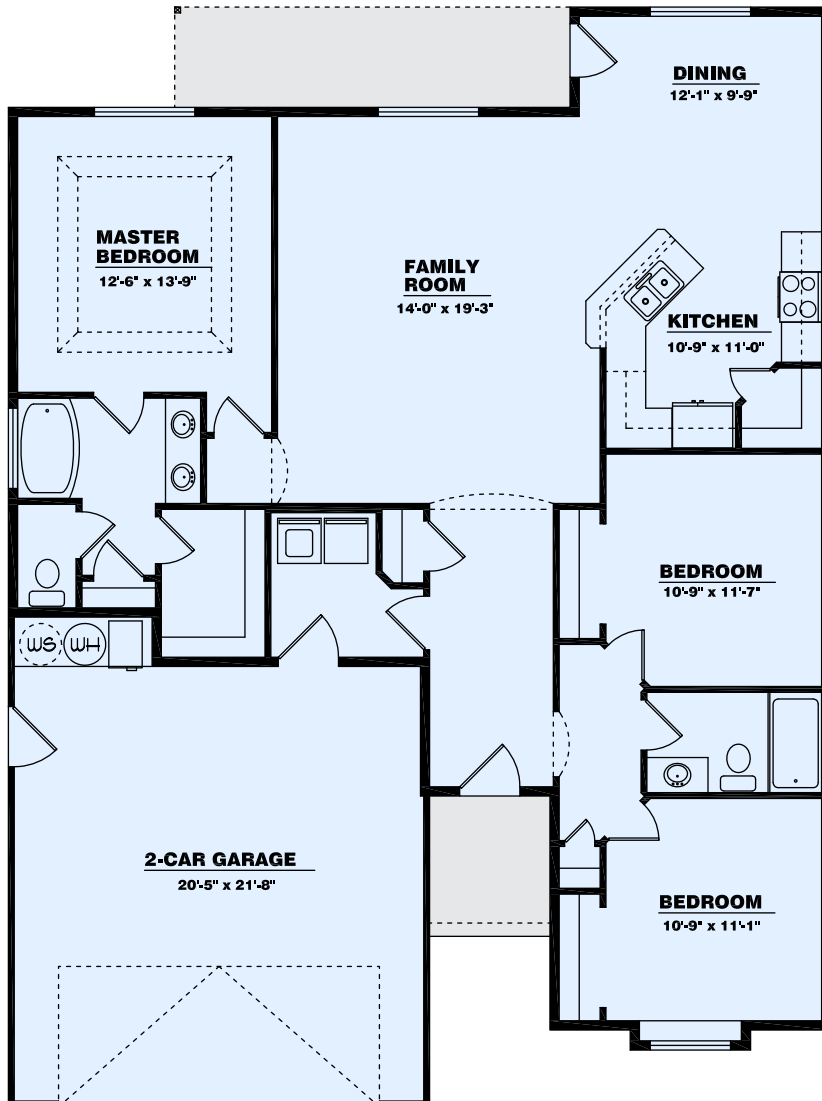

the **Stafford**

Main Level = 1502sq ft

BETTER HOMES.
BETTER VALUE.

For details call 208-733-2088 -or- use the 'Contact Us' link at www.tkohomes.com
1166 Eastland Dr. N. Suite B - Twin Falls, ID