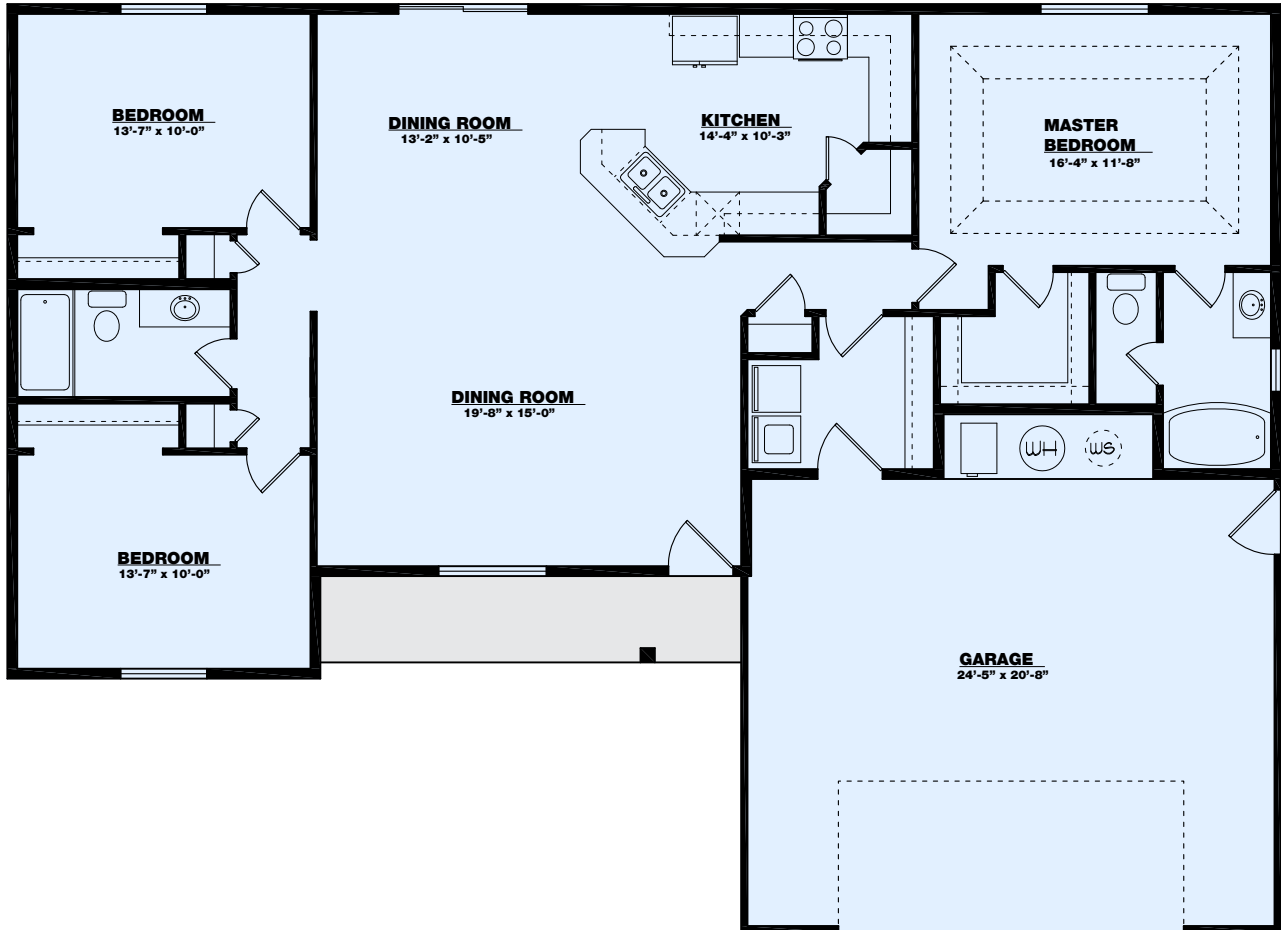

the *Silver Beach*

Main Level = 1523 sq ft

TKO HOMES

BETTER HOMES.
BETTER VALUE.

For details call 208-733-2088 -or- use the 'Contact Us' link at www.tkohomes.com
1166 Eastland Dr. N. Suite B - Twin Falls, ID