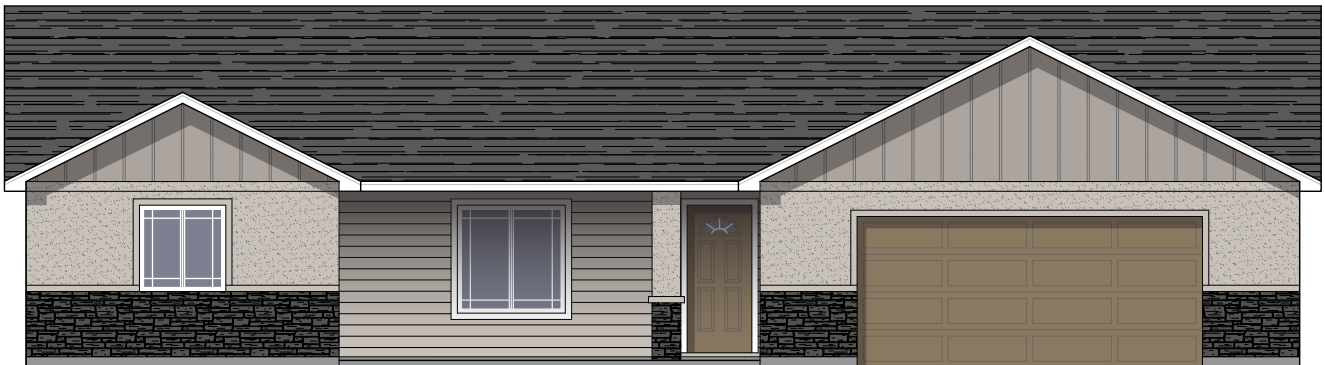

the *Silver Beach*

Main Level = 1523 sq ft

TKO HOMES

BETTER HOMES.
BETTER VALUE.

For details call 208-733-2088 -or- use the 'Contact Us' link at www.tkohomes.com
1166 Eastland Dr. N. Suite B - Twin Falls, ID