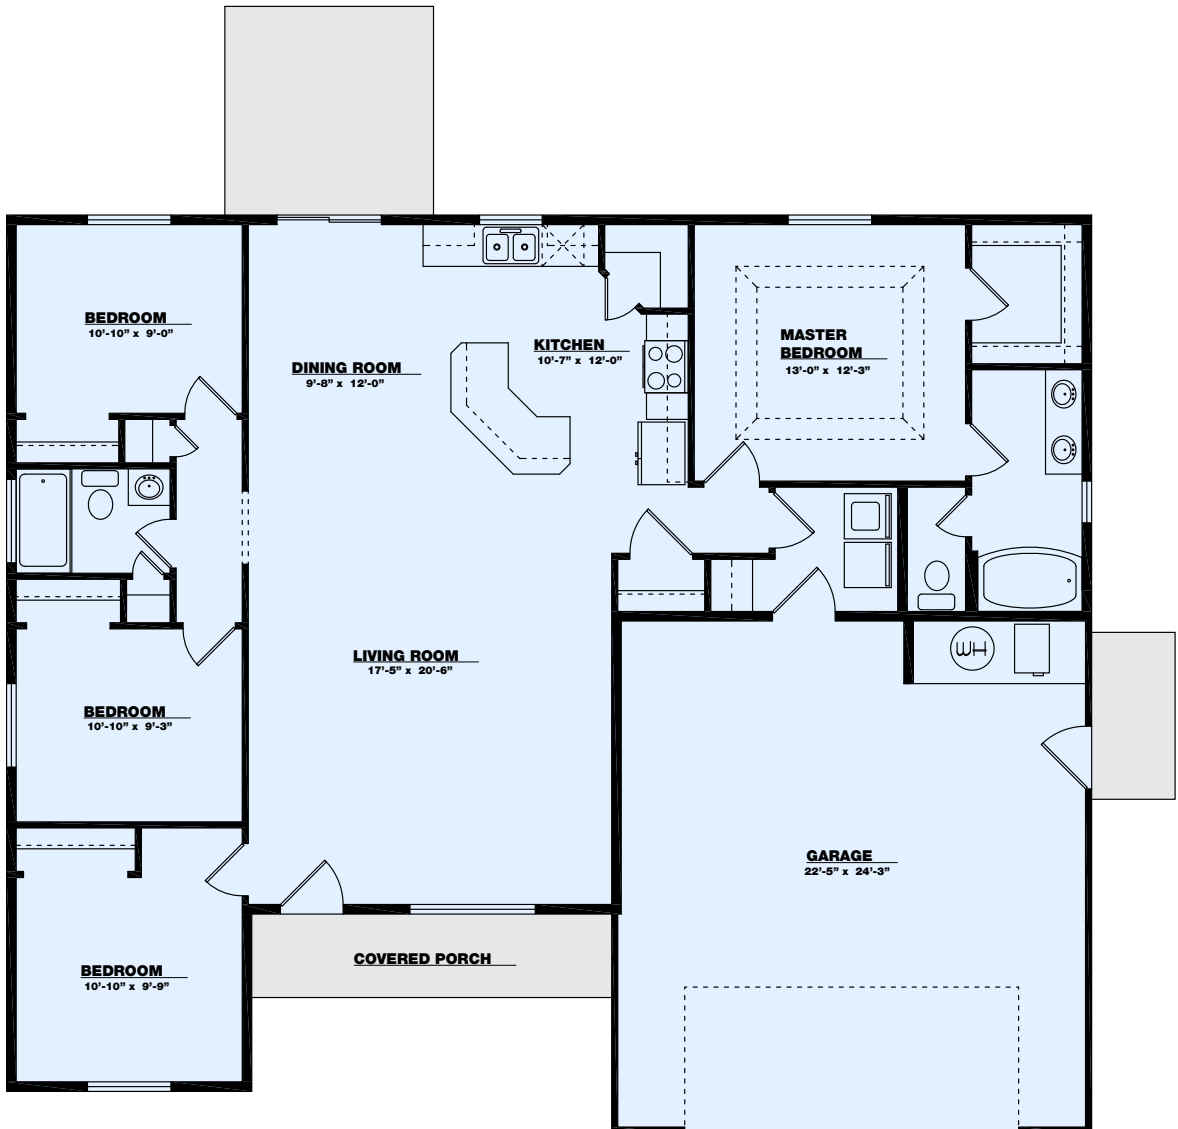

the Silver Cloud

Main Level = 1526 sq ft

TKO HOMES

BETTER HOMES.
BETTER VALUE.

For details call 208-733-2088 -or- use the 'Contact Us' link at www.tkohomes.com
1166 Eastland Dr. N. Suite B - Twin Falls, ID