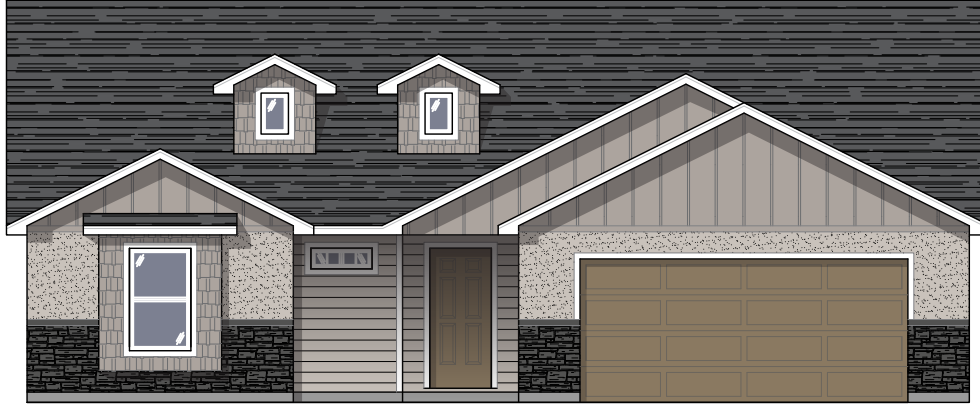

the **Goose Creek**

Main Level = 1527 sq ft

TKO HOMES

BETTER HOMES.
BETTER VALUE.

For details call 208-733-2088 -or- use the 'Contact Us' link at www.tkohomes.com
1166 Eastland Dr. N. Suite B - Twin Falls, ID