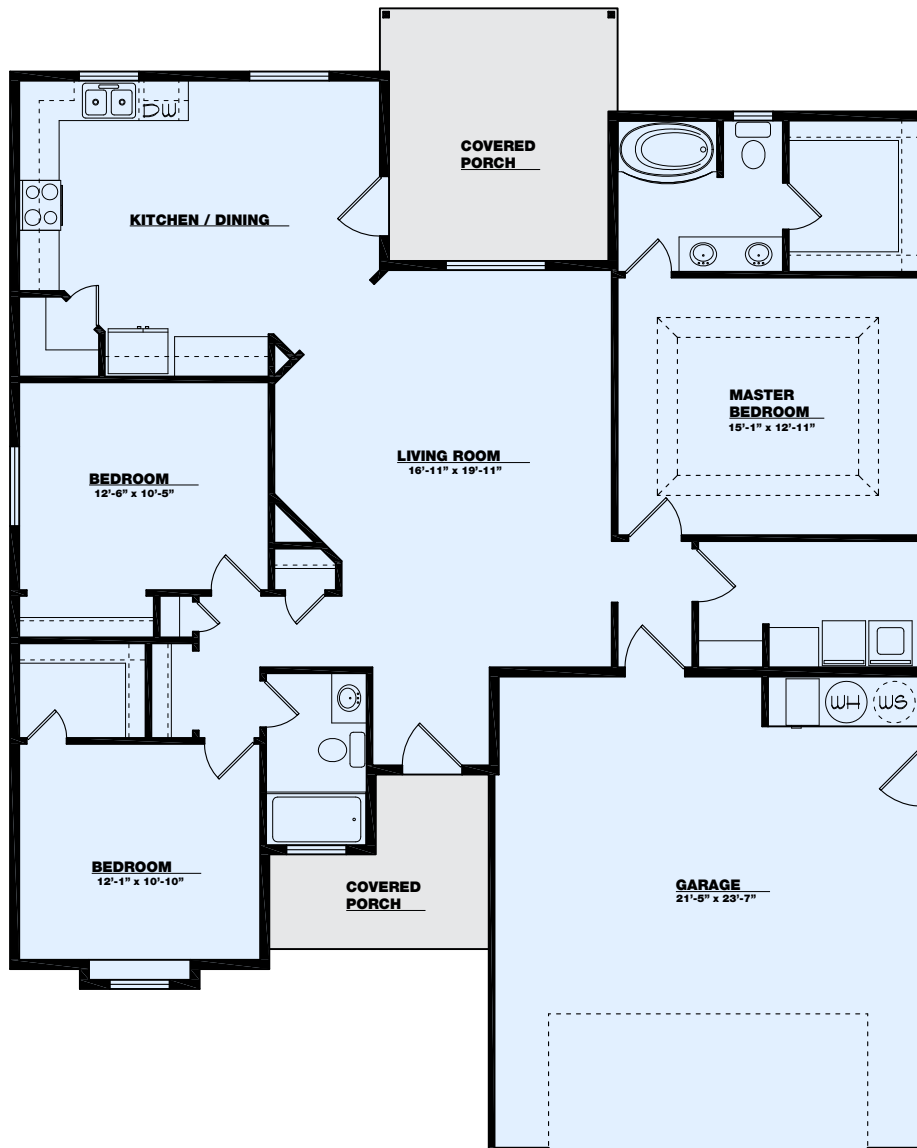

the **Goose Creek**

Main Level = 1527 sq ft

TKO HOMES

BETTER HOMES.
BETTER VALUE.

For details call 208-733-2088 -or- use the 'Contact Us' link at www.tkohomes.com
1166 Eastland Dr. N. Suite B - Twin Falls, ID