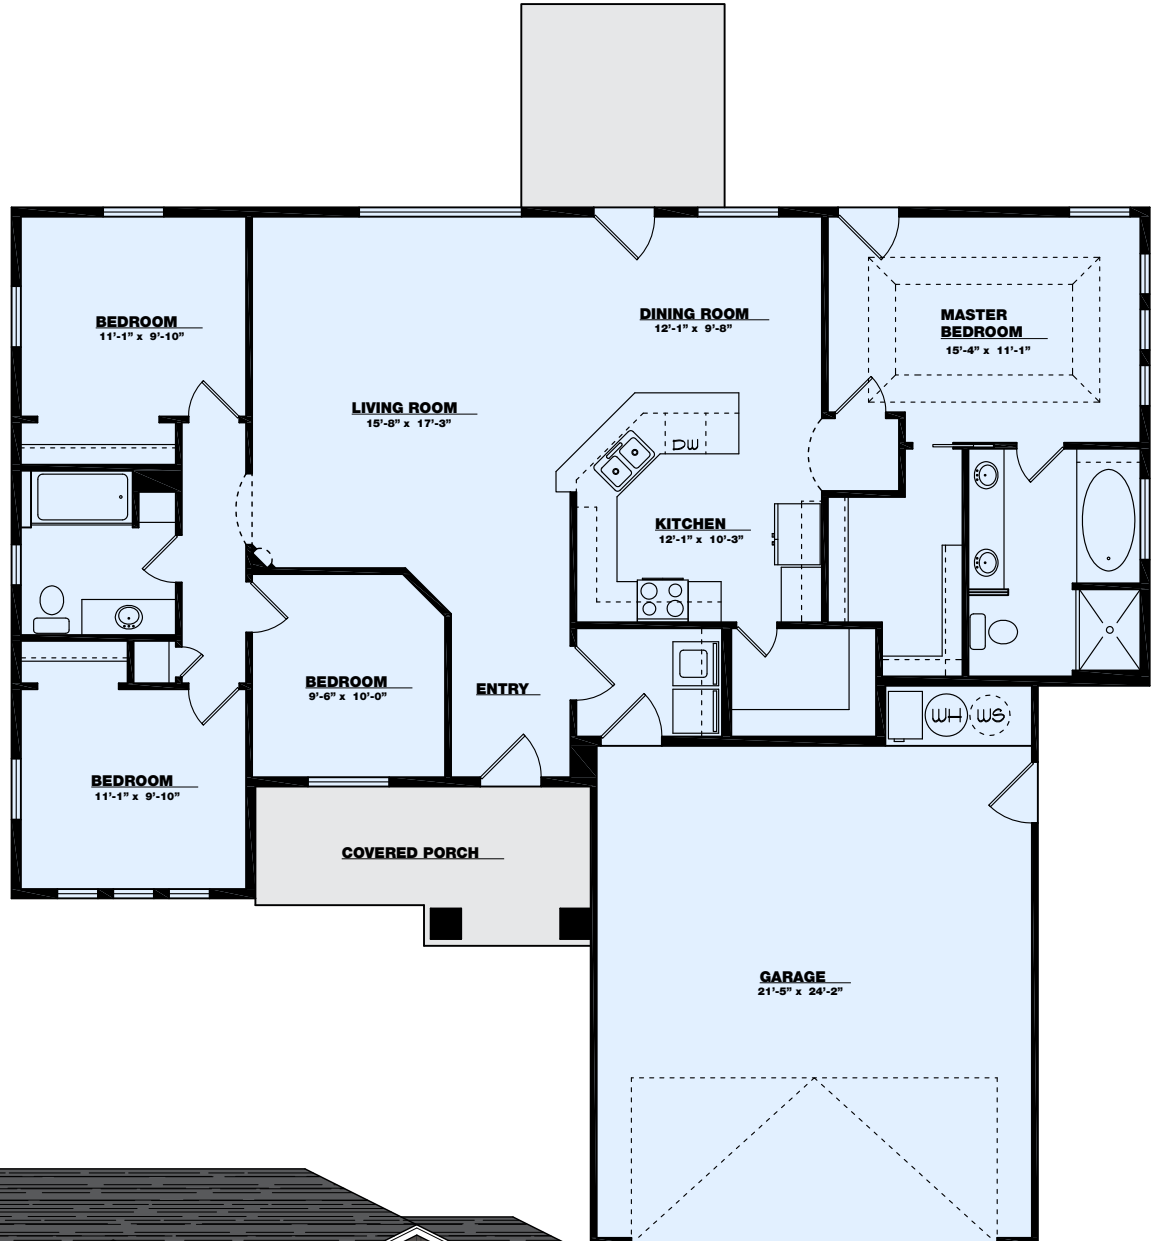

# the *Blue Ridge*

Main Level = 1569 sq ft

BETTER HOMES.  
BETTER VALUE.

For details call 208-733-2088 -or- use the 'Contact Us' link at [www.tkohomes.com](http://www.tkohomes.com)  
1166 Eastland Dr. N. Suite B - Twin Falls, ID