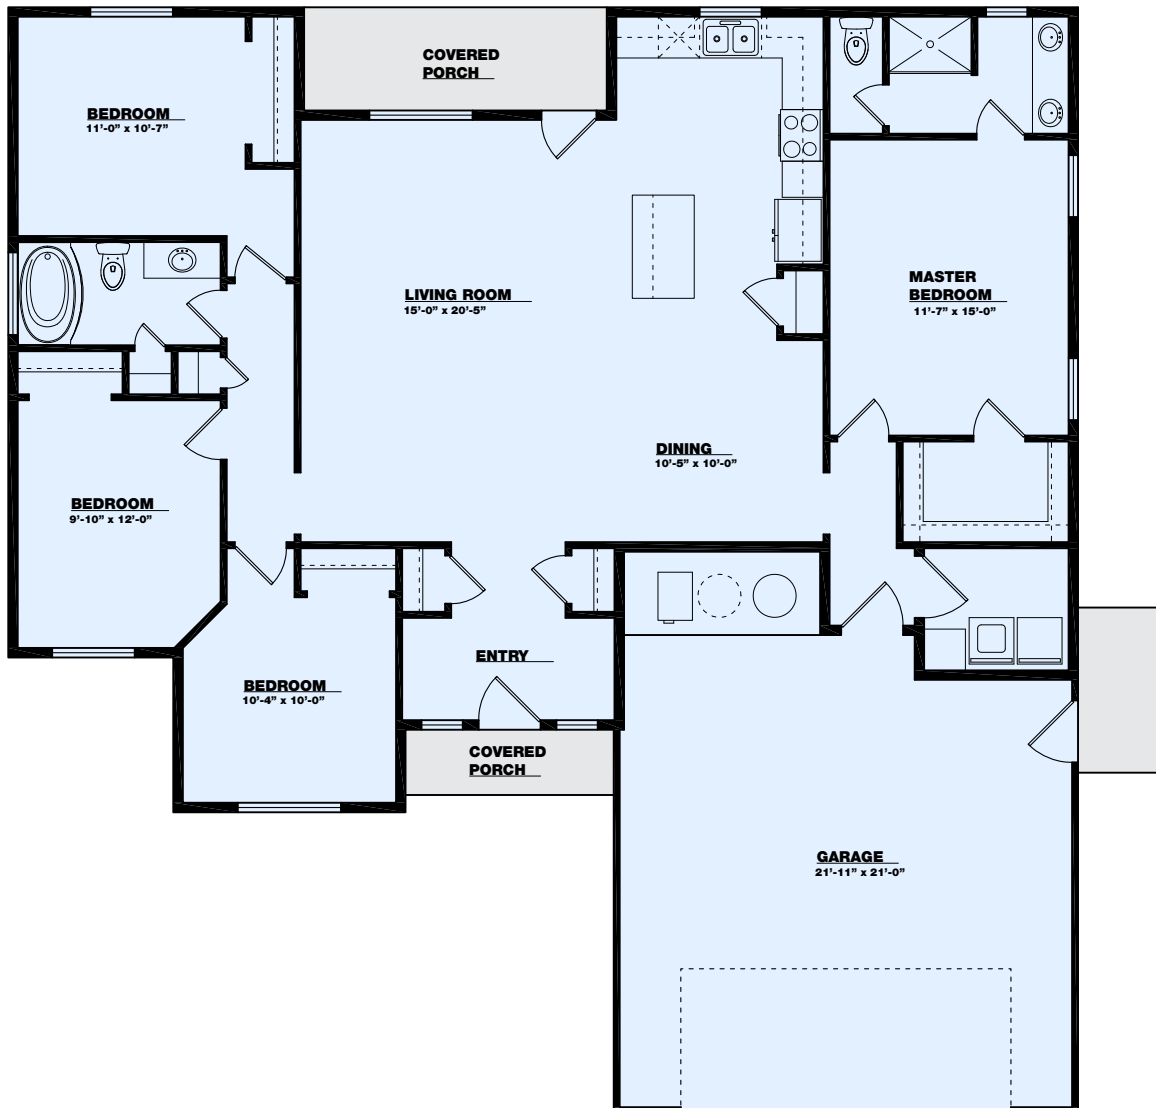

the **Santa Ana**

Main Level = 1636 sq ft

TKO HOMES

BETTER HOMES.
BETTER VALUE.

For details call 208-733-2088 -or- use the 'Contact Us' link at www.tkohomes.com
1166 Eastland Dr. N. Suite B - Twin Falls, ID