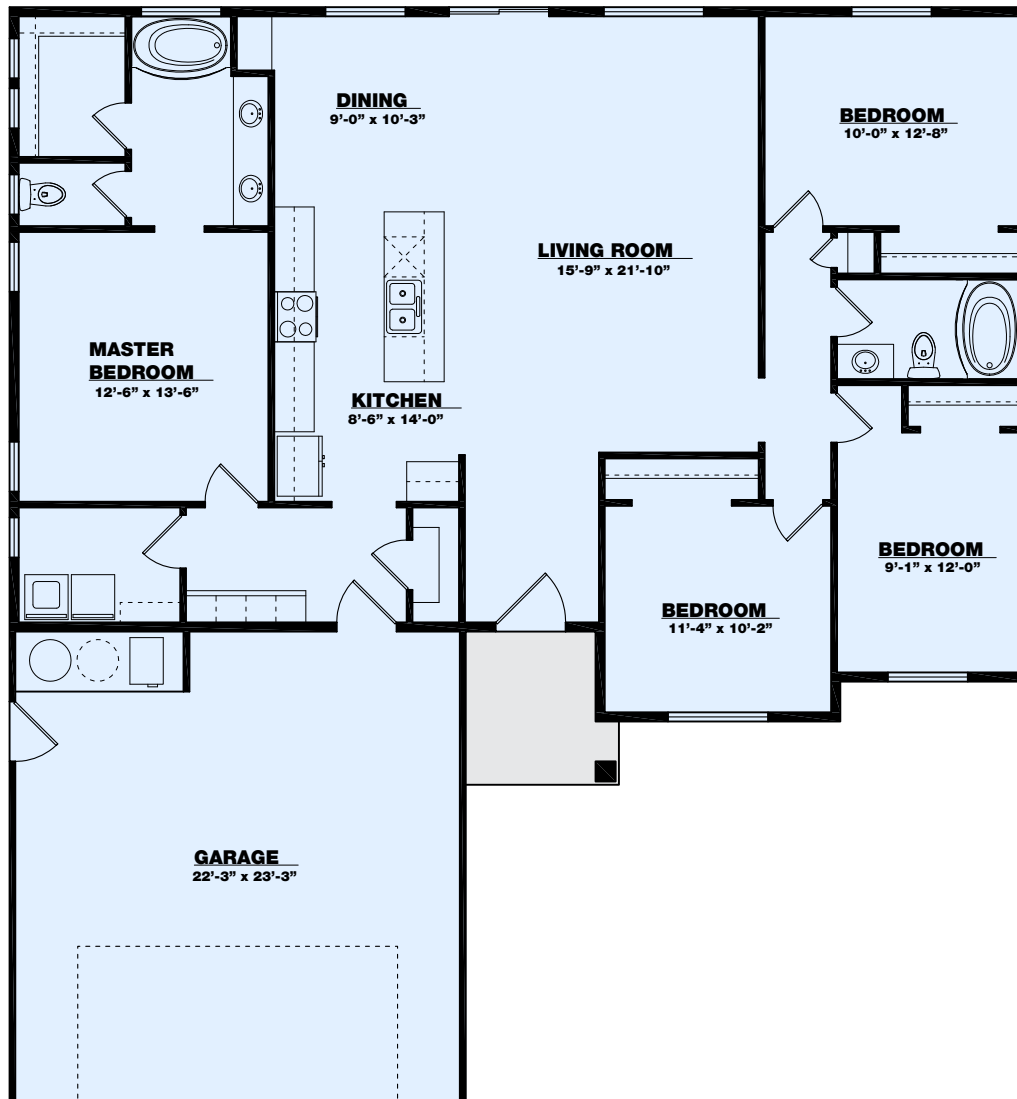

the **Columbia**

Main Level = 1672 sq ft

TKO HOMES

BETTER HOMES.
BETTER VALUE.

For details call 208-733-2088 -or- use the 'Contact Us' link at www.tkohomes.com
1166 Eastland Dr. N. Suite B - Twin Falls, ID