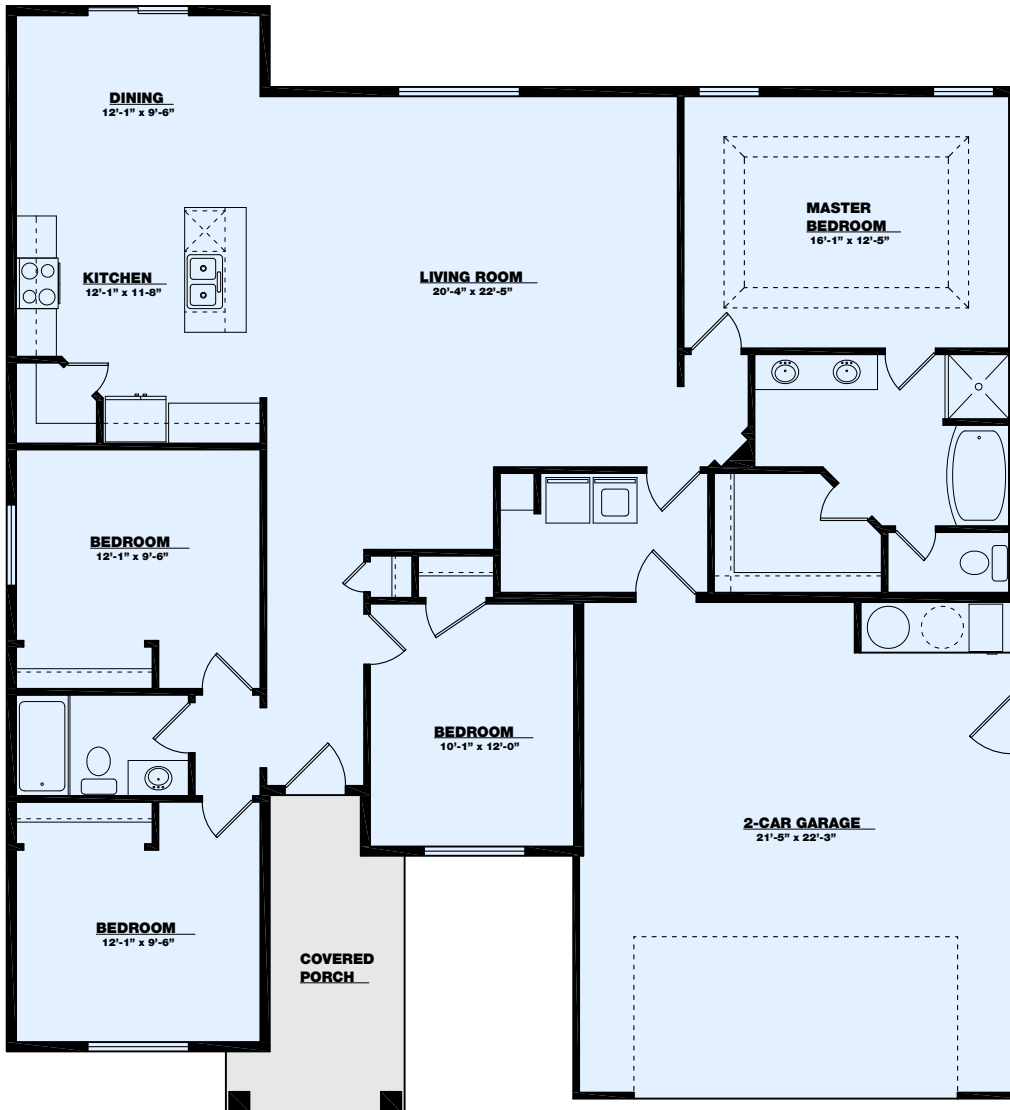

the *Granite Ridge*

Main Level = 1794 sq ft

TKO HOMES

BETTER HOMES.
BETTER VALUE.

For details call 208-733-2088 -or- use the 'Contact Us' link at www.tkohomes.com
1166 Eastland Dr. N. Suite B - Twin Falls, ID