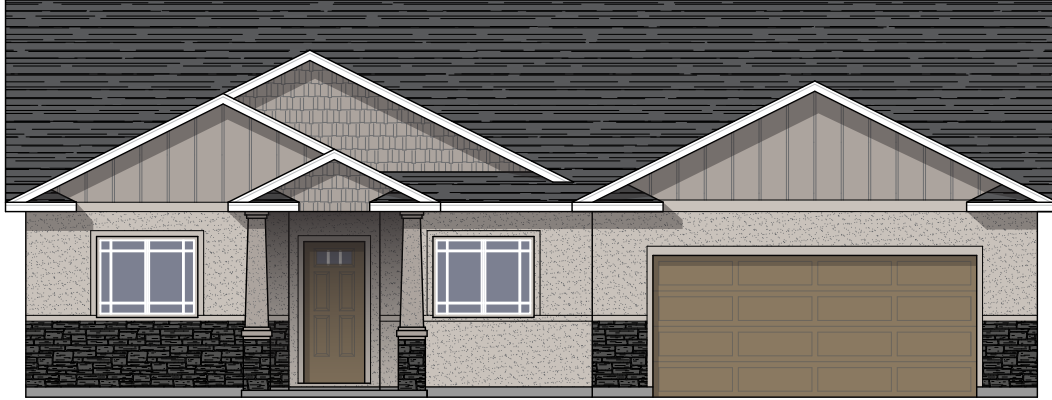

the *Granite Ridge*

Main Level = 1794 sq ft

TKO HOMES

BETTER HOMES.
BETTER VALUE.

For details call 208-733-2088 -or- use the 'Contact Us' link at www.tkohomes.com
1166 Eastland Dr. N. Suite B - Twin Falls, ID