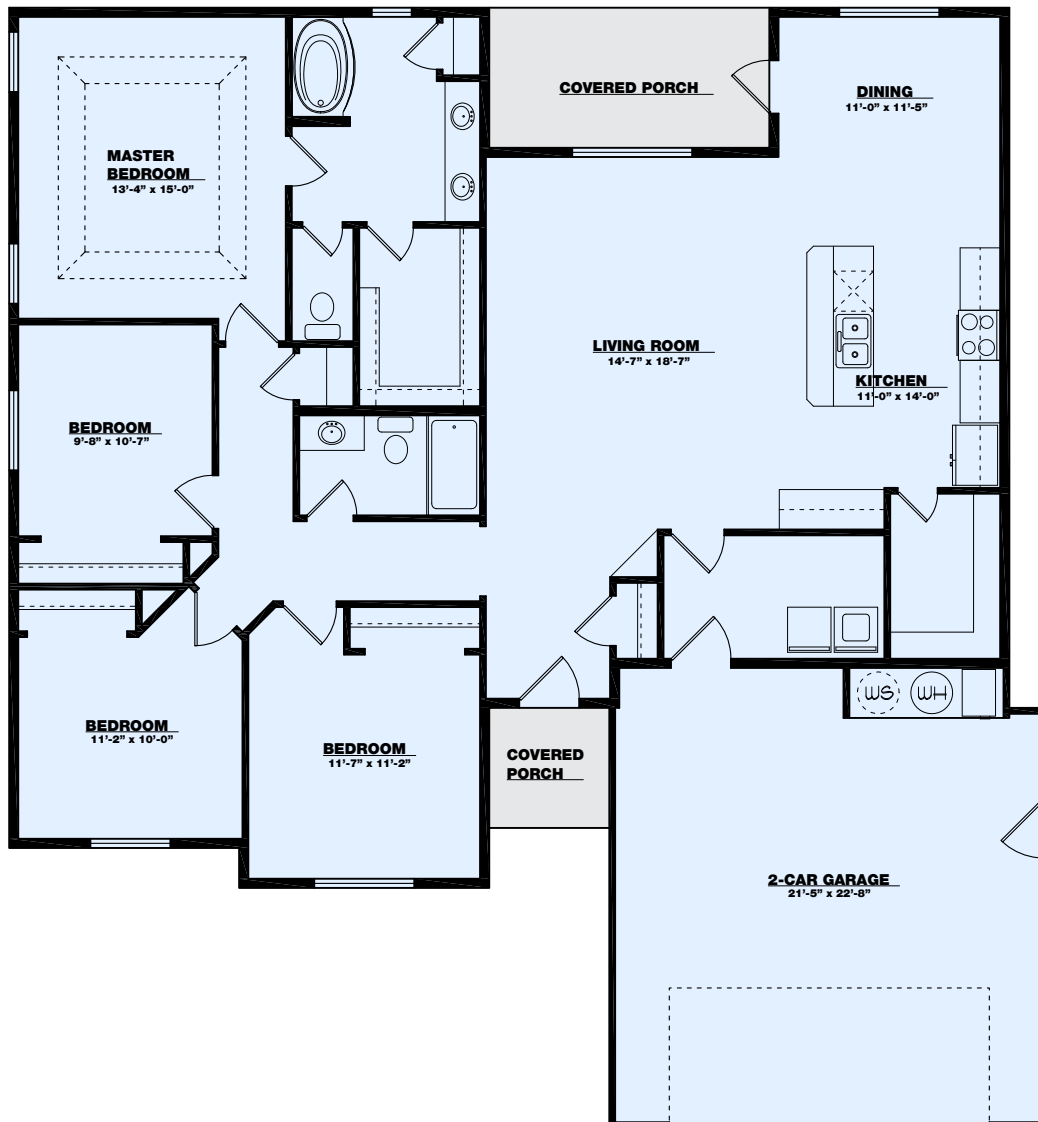

the Boulder

Main Level = 1805 sq ft

TKO HOMES

BETTER HOMES.
BETTER VALUE.

For details call 208-733-2088 -or- use the 'Contact Us' link at www.tkohomes.com
1166 Eastland Dr. N. Suite B - Twin Falls, ID