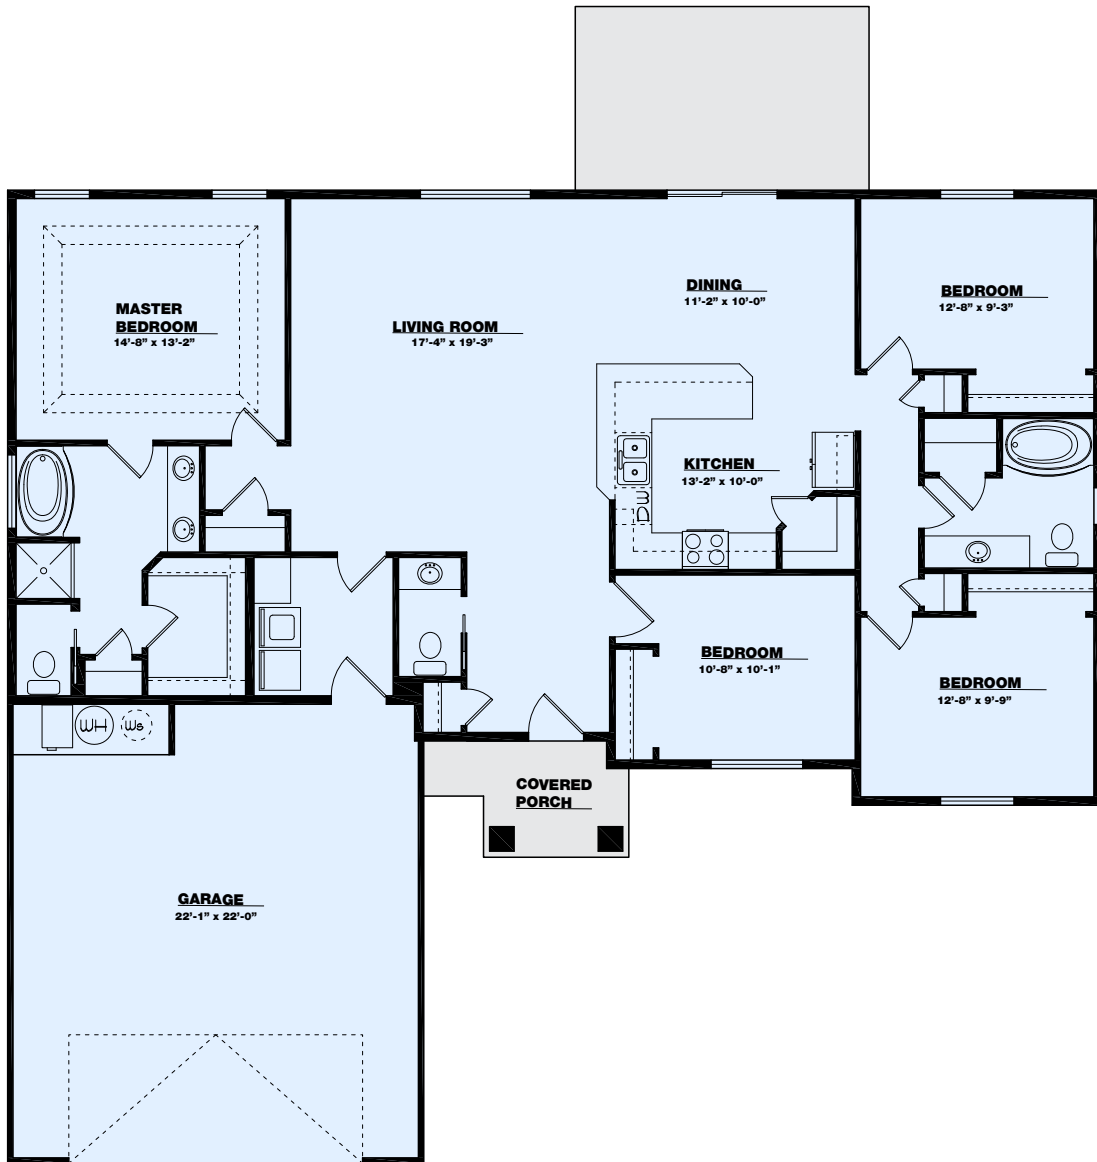

the **Clearwater**

Main Level = 1812 sq ft

TKO HOMES

BETTER HOMES.
BETTER VALUE.

For details call 208-733-2088 -or- use the 'Contact Us' link at www.tkohomes.com
1166 Eastland Dr. N. Suite B - Twin Falls, ID