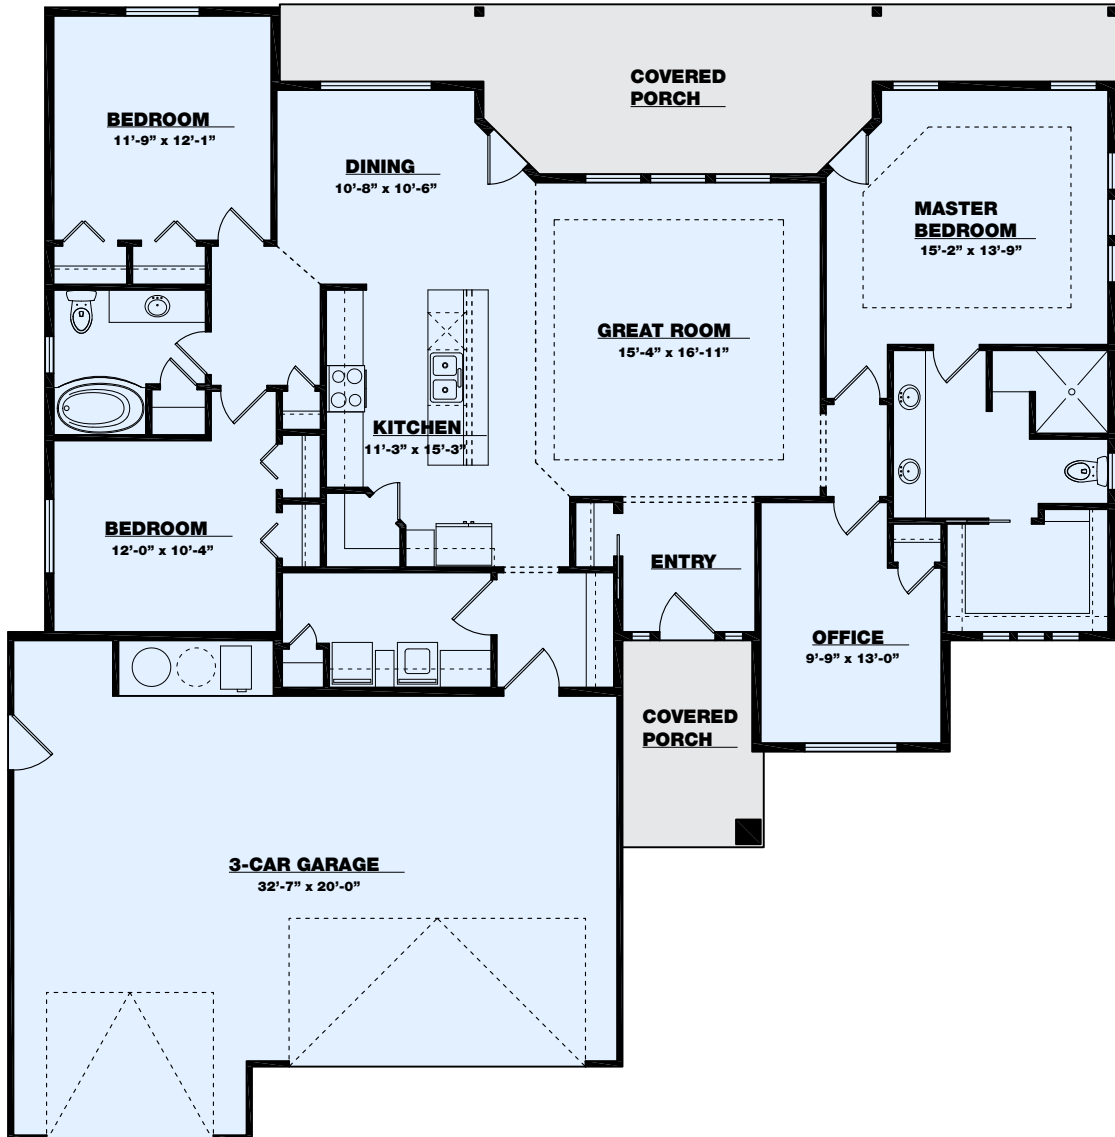

*the* **Shenandoah**

Main Level = 1820 sq ft

**TKO HOMES**

BETTER HOMES.  
BETTER VALUE.

For details call 208-733-2088 -or- use the 'Contact Us' link at [www.tkohomes.com](http://www.tkohomes.com)  
1166 Eastland Dr. N. Suite B - Twin Falls, ID