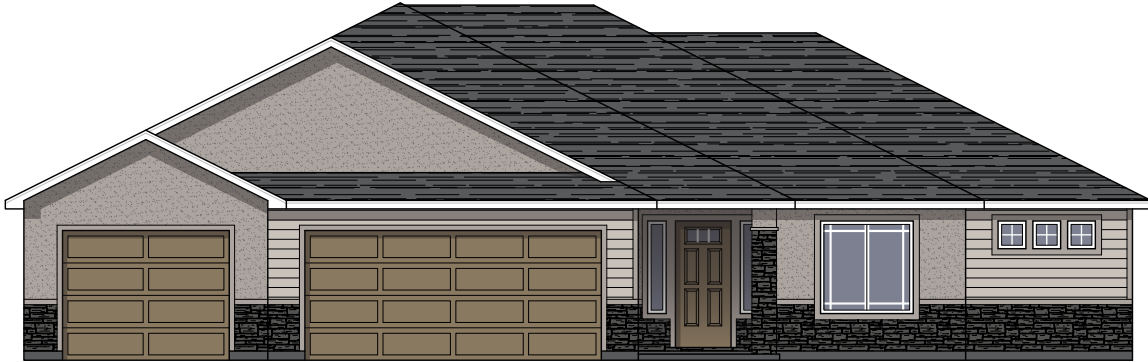

*the* **Shenandoah**

Main Level = 1820 sq ft

**TKO HOMES**

BETTER HOMES.  
BETTER VALUE.

For details call 208-733-2088 -or- use the 'Contact Us' link at [www.tkohomes.com](http://www.tkohomes.com)  
1166 Eastland Dr. N. Suite B - Twin Falls, ID