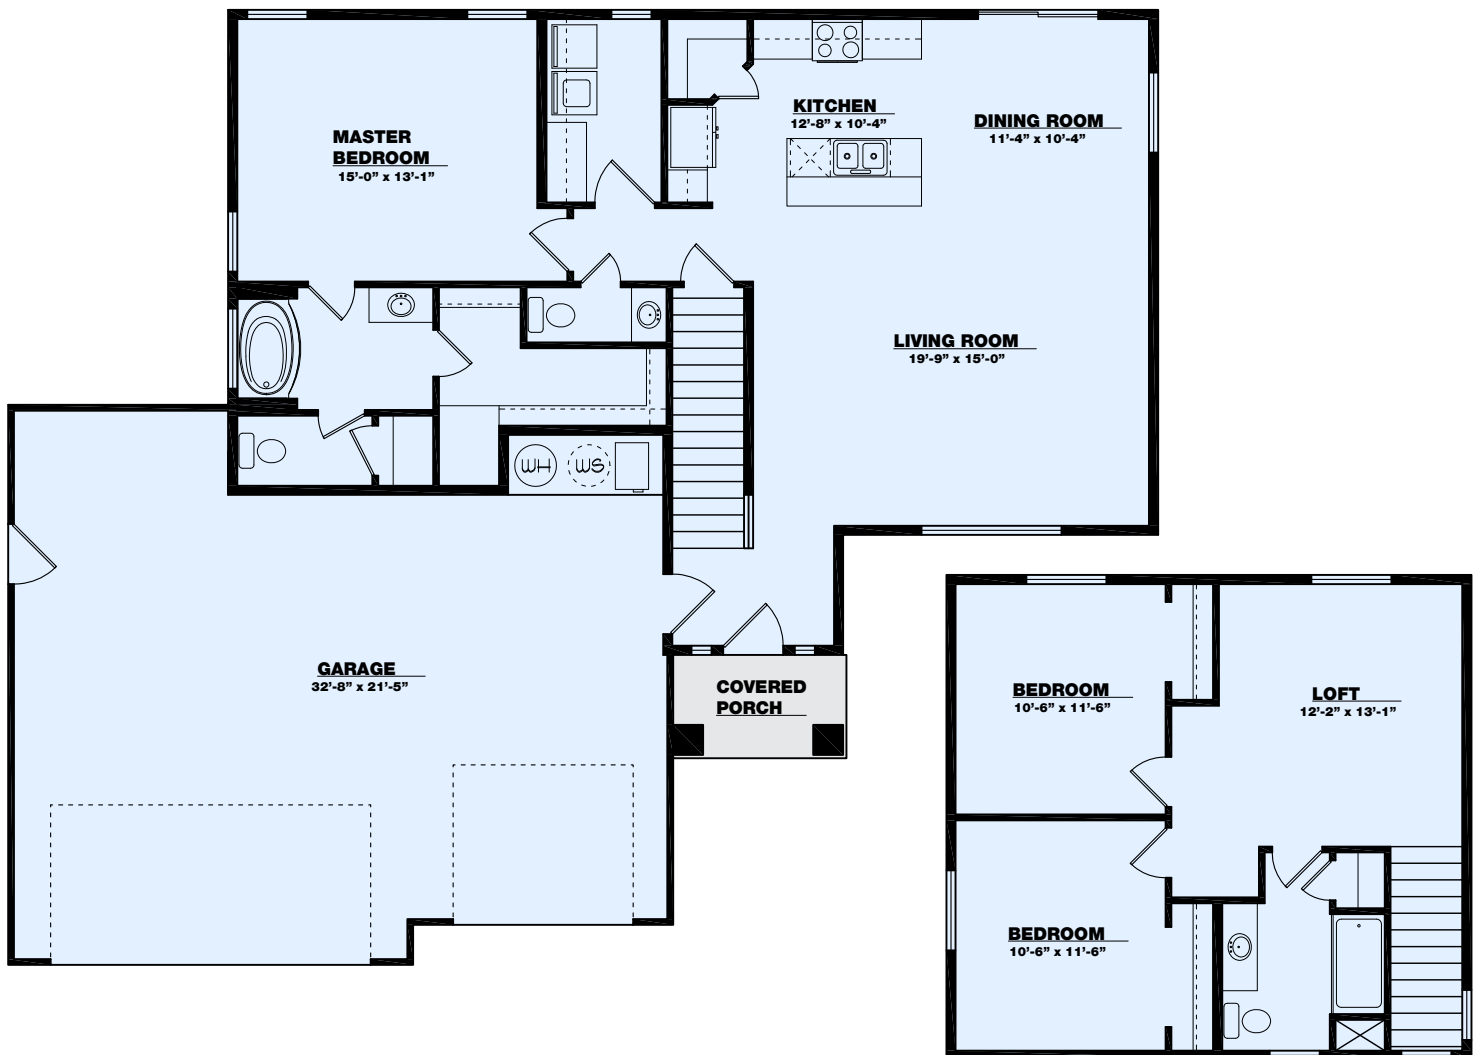

the Lemhi

Main Level = 1208 sq ft
Second Level = 624 sq ft

BETTER HOMES.
BETTER VALUE.

For details call 208-733-2088 -or- use the 'Contact Us' link at www.tkohomes.com
1166 Eastland Dr. N. Suite B - Twin Falls, ID